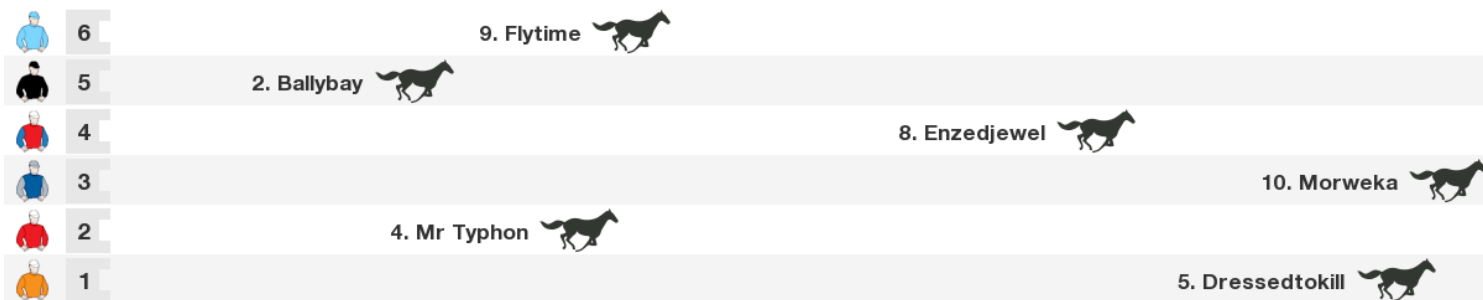

Race 3 Champions Of Seadown (Bm82) 1200m

NZ: 1:30 pm

Rail: True

For: Benchmark 82. Apprentices Can Claim. Handicap.

NSW/VIC/TAS: 11:30 am

QLD: 10:30 am

NT: 10:00 am

SA: 11:00 am

WA: 8:30 am

Horse	Jockey	Trainer	Last 10	Career	Prize	W%	P%	Bar	Wgt
1. Sensei		M & M Pitman	122s081512	16:5-5-2	$132,060	31%	75%	SCRATCHED	
2. Ballybay (NZ)	Brett Murray (a2)	Michael P Daly	47s8345735	40:7-5-7	$90,850	18%	48%	6	58.5
3. Nowhere Man (NZ)		M & M Pitman	01s8822624	42:5-10-4	$119,460	12%	45%	SCRATCHED	
4. Mr Typhon	Kavish Chowdhoo (a4)	M & M Pitman	1000s57331	23:5-2-3	$73,263	22%	43%	3	56.5
5. Dressedtokill (NZ)	Courtney Barnes	Pam Robson	xs54777292	22:4-4-1	$57,863	18%	41%	1	56
6. Final Say (NZ)		B & R Wilson	4s71215s04	27:4-2-4	$46,915	15%	37%	SCRATCHED	
7. Celtic Cross (NZ)	Chris Johnson	Andrew J Carston	3918s58435	40:5-8-3	$74,472	13%	40%	SCRATCHED	
8. Enzedjewel (NZ)	Gosen A Jogoo (a1)	J & K Parsons	50s85163s8	29:4-5-3	$50,453	14%	41%	5	54.5
9. Flytime (NZ)	Krishna Mudhoo (a1)	Ashley McKay	334397s029	39:6-2-4	$55,900	15%	31%	9	54
10. Morweka (NZ)	Lisa Allpress	Terri Rae	212s246s04	14:2-6-0	$34,100	14%	57%	4	54

Speedmap: Predicted settling positions after start

Rail position: True

Race Direction →