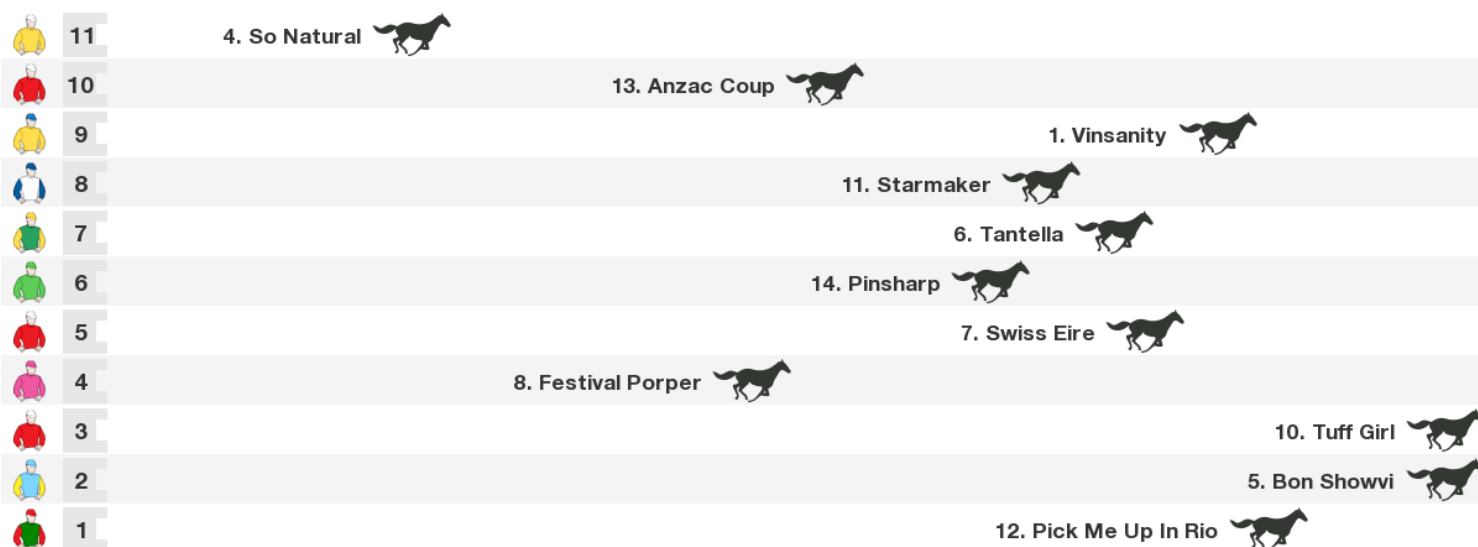

Speedmap: Predicted settling positions after start

Rail position: True

Race Direction →