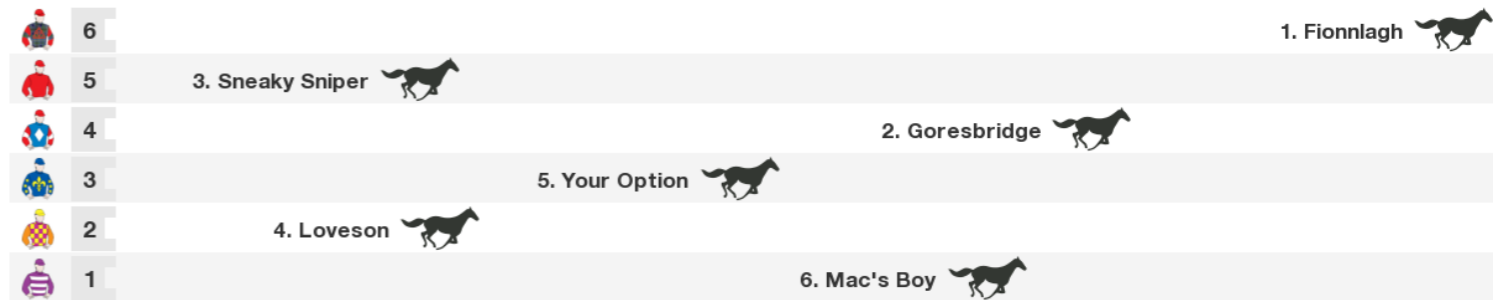

Race 5 COCA COLA AMATIL Class 3 Handicap 1000m

QLD: 8:00 pm

Prize $19,000. 1st $10,500. 2nd $3,300. 3rd $1,700. 4th $900. 5th $600. 6th $400. 7th $400. 8th $400. 9th $400. 10th $400.

NSW/VIC/TAS: 9:00 pm
NT: 7:30 pm
SA: 8:30 pm
WA: 6:00 pm

Rail: +3m 800m-300m; +4m Remainder

Straight: 290m.

Circumference: 1759m.

For: No age restriction. Rating Based. Class 3. No sex restriction. Handicap.

Horse	Jockey	Trainer	Last 10	Career	Prize	W%	P%	Bar	Wgt
1. Fionnlagh	Madeleine Wishart (a3)	Ben Currie	332431120	8:2-2-2	$37,650	25%	75%	6	59
2. Goresbridge	Sally Sweeney (a1.5)	Wayne Baker	611s586s83	10:3-1-1	$43,170	30%	50%	4	59
3. Sneaky Sniper	Skye Bogenhuber	Norma King	59s4712531	20:4-4-2	$35,050	20%	50%	5	55.5
4. Loveson	Ron Goltz	Thomas Lunney	15s8849419	16:2-1-1	$37,650	13%	25%	2	55
5. Your Option	Laura Cheshire	Scott Barker	452222480s	24:2-4-4	$44,974	8%	42%	3	54
6. Mac's Boy	Kenji Yoshida	Ben Park	27235s2827	30:3-8-5	$42,695	10%	53%	1	54

Speedmap: Predicted settling positions after start

Rail position: +3m 800m-300m; +4m Remainder

Race Direction →