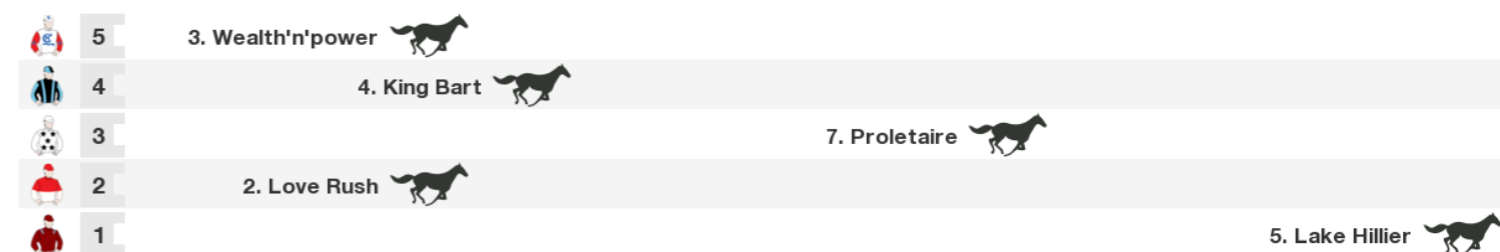

Race 7 JOE WAGNER GROUP Colts, Geldings and Entires Maiden

QLD: 9:05 pm

Handicap 1050m

Prize $19,000. 1st $10,500. 2nd $3,300. 3rd $1,700. 4th $900. 5th $600. 6th $400. 7th $400. 8th $400. 9th $400. 10th $400.

Rail: +3m 800m-300m; +4m Remainder

Straight: 290m.

Circumference: 1759m.

For: No age restriction. General Handicap. Maiden. Colts, Geldings and Entires. Handicap.

Gear Changes: 3. Wealth'n'power Hanoverian nose band first time, 7. Proletaire Norton bit off first time, tongue tie again

NSW/VIC/TAS: 10:05 pm

NT: 8:35 pm

SA: 9:35 pm

WA: 7:05 pm

Horse	Jockey	Trainer	Last 10	Career	Prize	W%	P%	Bar	Wgt
1. Jackson Storm	Josh Oliver	Ben Currie	624	3:0-1-0	$4,500	0%	33%	SCRATCHED	
2. Love Rush	Gary Geran	Steve Tregea	456s6	3:0-0-0	$1,300	0%	0%	3	58
3. Wealth'n'power	Kenji Yoshida	Michael Frappell	2	0:0-0-0	$0	0%	0%	7	58
4. King Bart	Laura Cheshire	Jack Brown	14	1:0-0-0	$1,000	0%	0%	5	57.5
5. Lake Hillier	Nozi Tomizawa	Ben Ahrens	3s6	1:0-0-0	$0	0%	0%	2	57.5
6. Fair Set	Rebecca Goldsbury	Matt Kropp	s055s62	5:0-1-0	$4,500	0%	20%	SCRATCHED	
7. Proletaire	Sally Sweeney (a1.5)	Barry Squair	5s0999076s	12:0-0-0	$0	0%	0%	4	54

Speedmap: Predicted settling positions after start

Rail position: +3m 800m-300m; +4m Remainder

Race Direction →