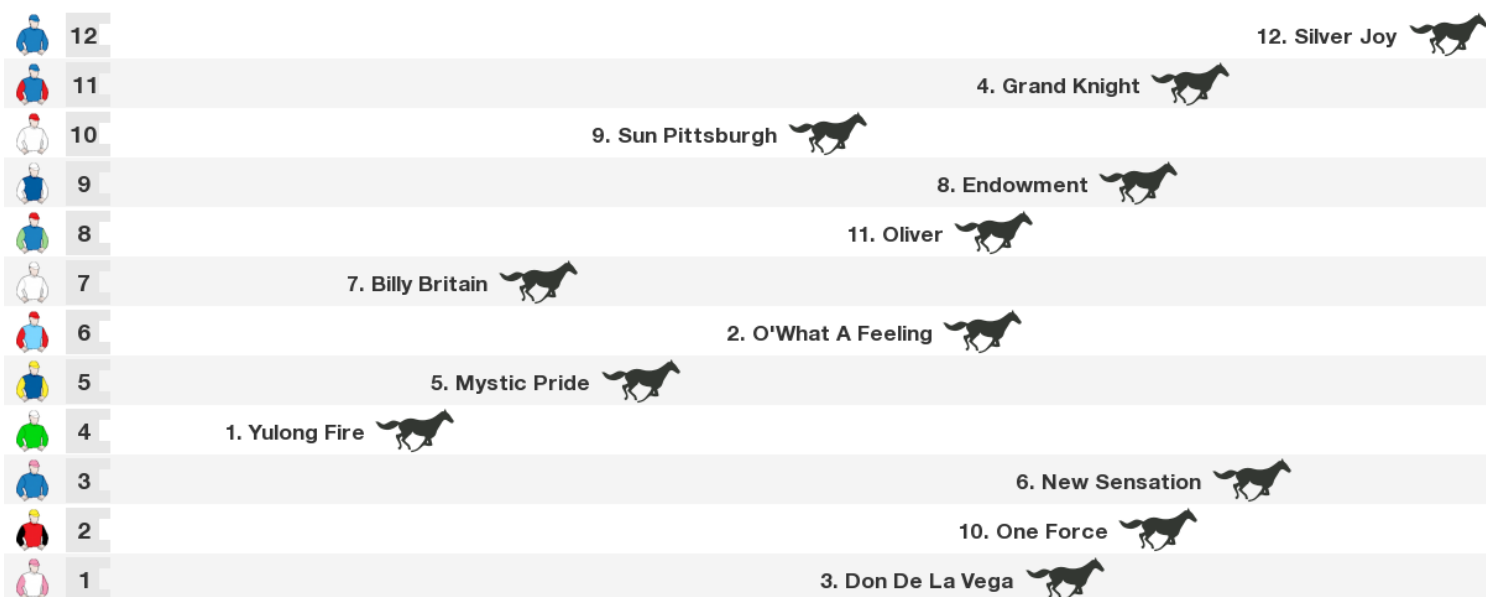

Race 4 Mdn: Sorry, not enough data to create a speedmap.

1600m RACE 5 Hcp (C4) (Non Premier)

Rail position:

Race Direction →

1000m RACE 6 Hcp (C3)

| | | | |
|---|----|--|---|
|  | 12 | | 10. Wijaya  |
|  | 11 | | 11. Bringer Of War  |
|  | 10 | 1. Elite Star  | |
|  | 9 | | 9. Sierra Conqueror  |
|  | 8 | | 4. Oxbow Sun  |
|  | 7 | | 2. Lim's Shot  |
|  | 6 | 3. Justice First  | |
|  | 5 | | 7. Stock Broker  |
|  | 4 | | 6. King Of War  |
|  | 3 | 12. Prince Alexander  | |
|  | 2 | | 5. Snip  |
|  | 1 | | 8. Stunning Cat  |

Rail position:

Race Direction →

1200m RACE 7 Kranji Stakes (D)

| | | | |
|---|----|--|---|
|  | 12 | | 13. Sing Roulette  |
|  | 11 | | 11. Pegasus Junior  |
|  | 10 | | 6. Sahaba  |
|  | 9 | | 7. Red Claw  |
|  | 8 | 4. Host The Nation  | |
|  | 7 | | 10. Optimum Star  |
|  | 6 | | 2. Yulong Shengdao  |
|  | 5 | | 3. Gain Eclipse  |
|  | 4 | | 9. Majulah  |
|  | 3 | | 8. Auspicious Ace  |
|  | 2 | 5. Rusty Brown  | |
|  | 1 | | 1. I'm Incredible  |