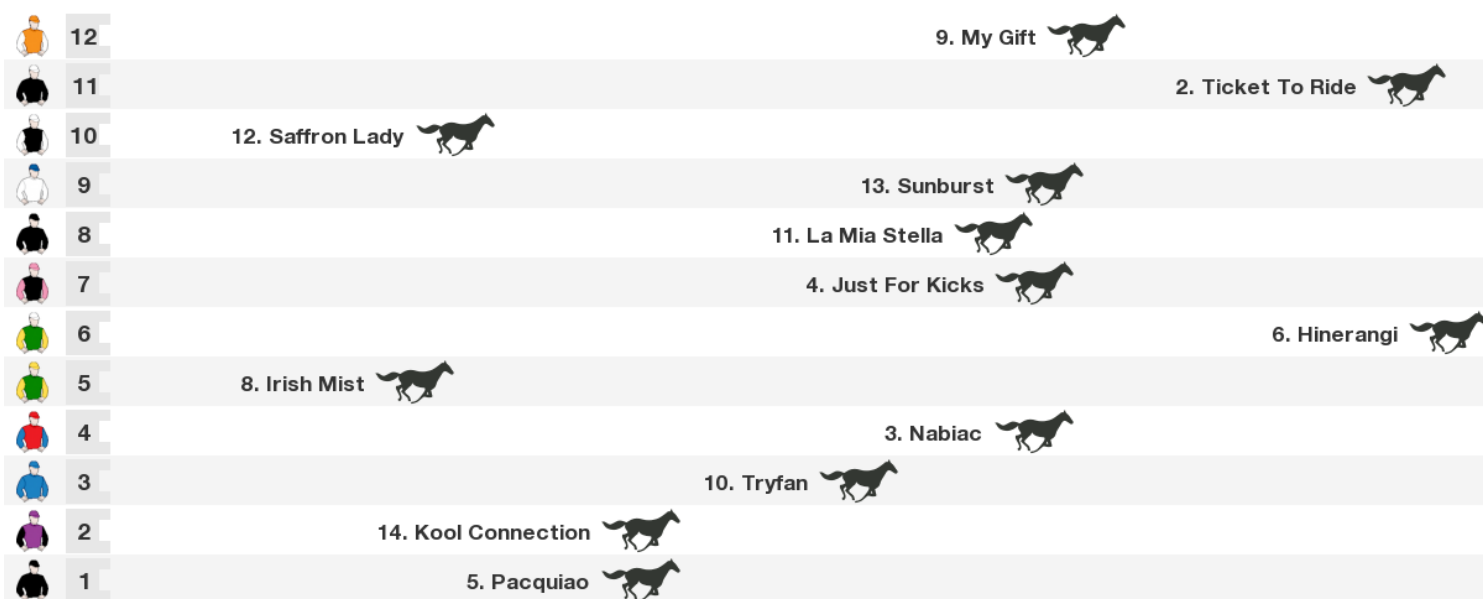

Speedmap: Predicted settling positions after start

Rail position: True

Race Direction →