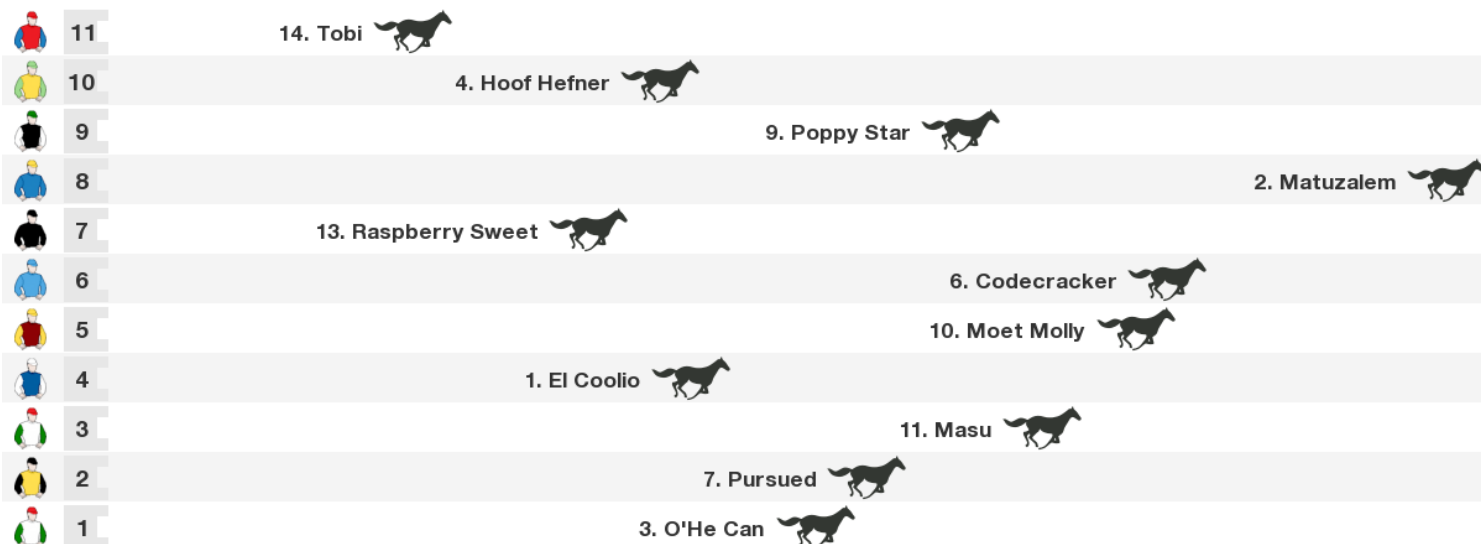

## Speedmap: Predicted settling positions after start

Rail position: True

Race Direction →