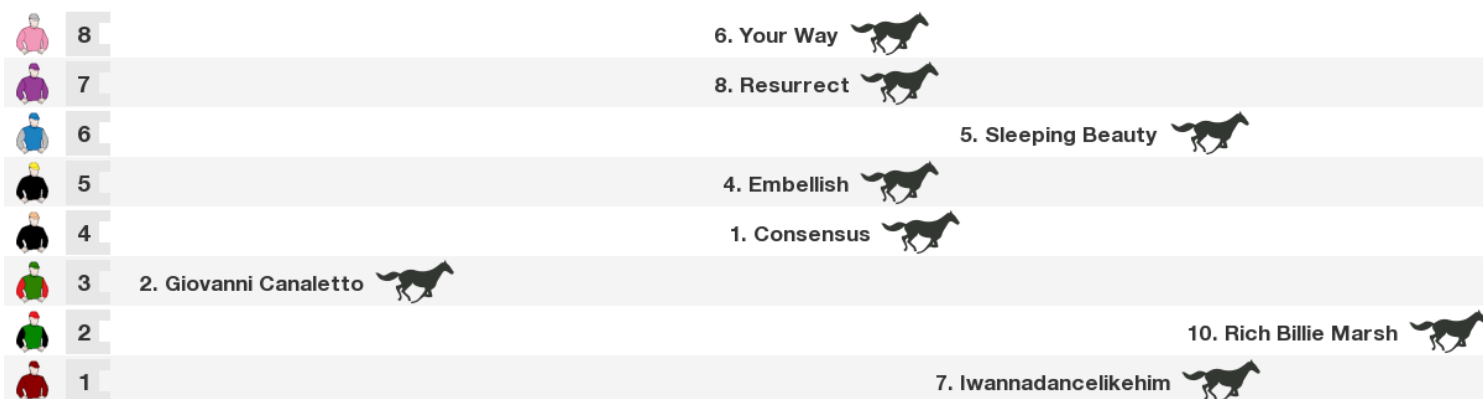

Race 6 Chesters Plumbing/Bathroom Hcp 1300m

NZ: 3:29 pm

Rail: True

For: Open. Apprentices Can Claim. Handicap.

NSW/VIC/TAS: 1:29 pm
QLD: 12:29 pm
NT: 11:59 am
SA: 12:59 pm
WA: 10:29 am

Horse	Jockey	Trainer	Last 10	Career	Prize	W%	P%	Bar	Wgt
1. Consensus (NZ)	Sam Spratt	Stephen McKee	xs86424424	46:8-8-4	$544,890	17%	43%	4	60
2. Giovanni Canaletto (IRE)	Samantha Collett	L & A O'Sullivan & Scott	xs836356s3	12:1-1-5	$425,830	8%	58%	3	59.5
3. Southern Icon	Samantha Collett	A L Tait	s78614s0s9	35:9-1-2	$161,665	26%	34%		SCRATCHED
4. Embellish (NZ)	Leith Innes	Jamie Richards	2s8624111s	8:3-2-0	$491,310	38%	63%	5	56.5
5. Sleeping Beauty (NZ)	Darren Danis (a3)	L & A O'Sullivan & Scott	1172106s11	16:7-4-0	$109,250	44%	69%	7	55.5
6. Your Way (NZ)	Matthew Cameron	M & A Baker & Forsman	3s77s0s115	12:7-0-1	$189,500	58%	67%	10	54
7. Iwannadancelikehim (NZ)	Michael Coleman	L D Hall	xs34514s03	21:5-3-5	$121,030	24%	62%	1	54
8. Resurrect (NZ)	Tegan Newman (a3)	M & P Moroney & Gerard	x622235s82	22:3-8-2	$77,820	14%	59%	9	54
9. De Niro (NZ)	Shaun Mc Kay	Peter N McKay	7s51s9s612	19:5-3-0	$65,170	26%	42%		SCRATCHED
10. Rich Billie Marsh (NZ)	Rebecca Scott (a4)	Bill Pomare	8345s67461	85:10-7-7	$164,610	12%	28%	2	54

Speedmap: Predicted settling positions after start

Rail position: True

Race Direction →