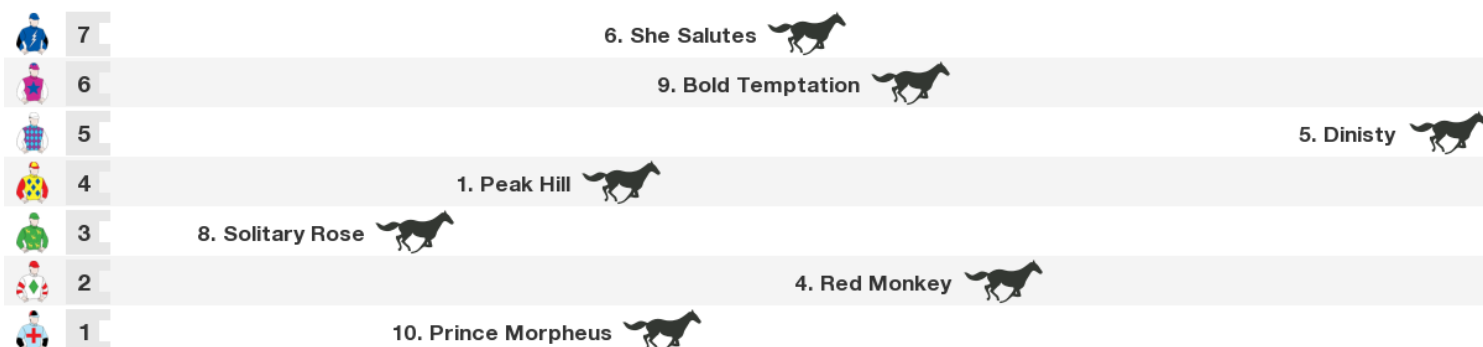

### Speedmap: Predicted settling positions after start

Rail position: +4m Entire Course

Race Direction →