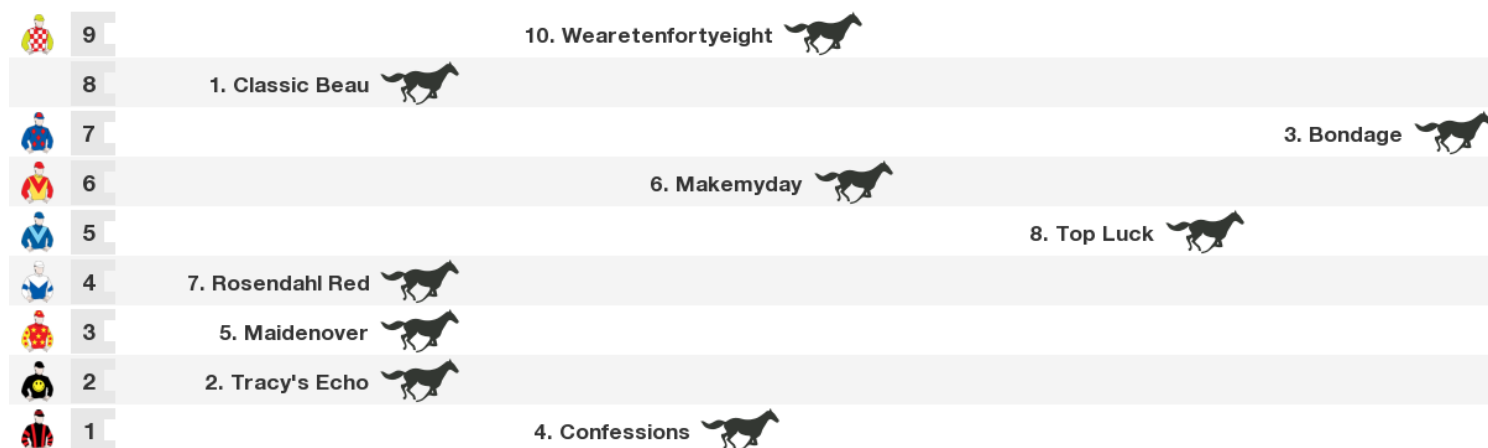

Race 3 JOE WAGNER GROUP QTIS Three-Years-Old Maiden

QLD: 7:20 pm

Handicap 1110m

Prize $14,000. 1st $9,100. 2nd $2,800. 3rd $1,400. 4th $700.

Rail: +4m Entire Course

Straight: 290m.

Circumference: 1759m.

For: Three-Years-Old. General Handicap. Maiden. No sex restriction. Handicap.

Gear Changes: 3. Bondage Blinkers first time, 4. Confessions Tongue tie first time, 8. Top Luck Winkers off first time, 9. She Goes Boom Blinkers first time

NSW/VIC/TAS: 7:20 pm

NT: 6:50 pm

SA: 6:50 pm

WA: 5:20 pm

Horse	Jockey	Trainer	Last 10	Career	Prize	W%	P%	Bar	Wgt
1. Classic Beau	Jarrood Woodhouse (a1.5)	Matt Boland	6	0:0-0-0	$0	0%	0%	8	59
2. Tracy's Echo	Leah Kilner (a3)	Chris Munce	7	0:0-0-0	$0	0%	0%	2	59
3. Bondage	Nozi Tomizawa	Kevin Kemp	92	1:0-1-0	$6,250	0%	100%	7	57
4. Confessions	Kenji Yoshida	Michael Nolan	26s23	3:0-1-1	$9,850	0%	67%	1	57
5. Maidenover	Carly Frater-Hill (a3)	Lindsay Hatch	83	1:0-0-1	$3,200	0%	100%	3	57
6. Makemyday	Zoe White	Rex Lipp	3s78	2:0-0-0	$0	0%	0%	6	57
7. Rosendahl Red	Rebecca Goldsbury	Matt Kropp	4s253	3:0-1-1	$11,650	0%	67%	4	57
8. Top Luck	Beau Appo	Ben Currie	54s522	4:0-2-0	$14,500	0%	50%	5	57
9. She Goes Boom		Tony Gollan	920	2:0-1-0	$6,250	0%	50%		SCRATCHED
10. Wearetenfortyeight	Emma Ljung	Kevin Kemp	142247s5	6:0-2-0	$14,350	0%	33%	9	55.5

Speedmap: Predicted settling positions after start

Rail position: +4m Entire Course

Race Direction →