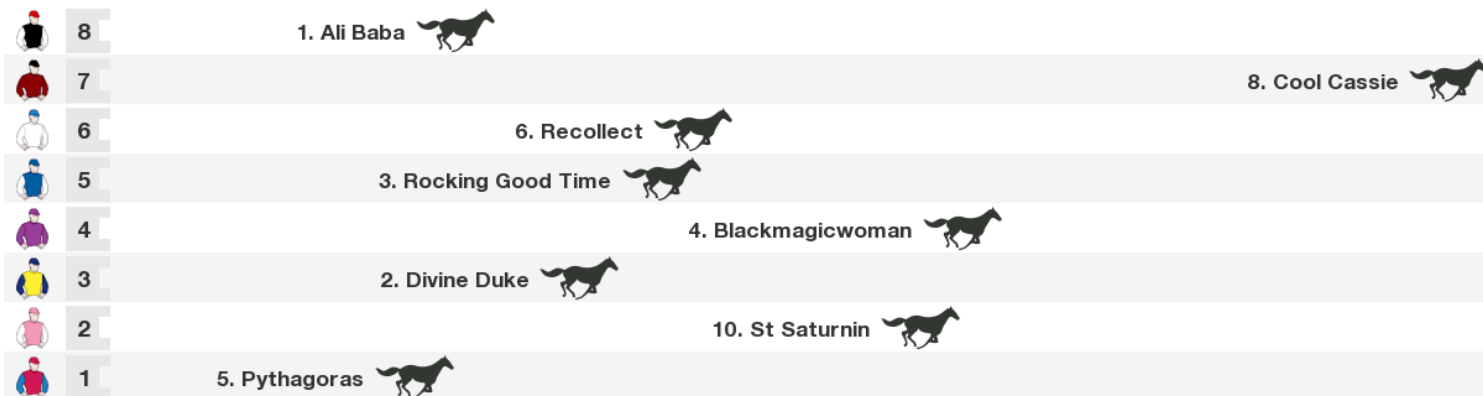

Race 7 Lowe Schollum Jones Ltd (Bm72) 2000m

NZ: 4:04 pm

Rail: Out 8m

For: Benchmark 72. Apprentices Can Claim. Handicap.

NSW/VIC/TAS: 2:04 pm

QLD: 2:04 pm

NT: 1:34 pm

SA: 1:34 pm

WA: 12:04 pm

Horse	Jockey	Trainer	Last 10	Career	Prize	W%	P%	Bar	Wgt
1. Ali Baba (NZ)	Sharif Rusof	M & P Moroney & Gerard	411643s907	32:4-3-4	$77,710	13%	34%	9	60
2. Divine Duke (NZ)	Taiki Yanagida (a4)	L & A O'Sullivan & Scott	1112440793	27:4-2-3	$52,060	15%	33%	4	59.5
3. Rocking Good Time (NZ)	Ashvin Goindasamy (a4)	Ralph Manning	x259151s89	16:2-1-0	$16,175	13%	19%	6	58.5
4. Blackmagicwoman (NZ)	Eilish Mc Call (a4)	Shaune Ritchie	21513s9s73	23:4-6-3	$58,260	17%	57%	5	58
5. Pythagoras (NZ)	Shaun Mc Kay	Mark Lupton	x485010404	17:2-2-1	$30,485	12%	29%	2	56.5
6. Recollect (NZ)	Cameron Lammas	G & G Richardson & Parker	3166887s71	14:3-2-1	$24,250	21%	43%	7	55.5
7. Magic Cannon (NZ)	Trudy Thornton	M H Brosnan	248417368s	22:1-4-3	$20,075	5%	36%		SCRATCHED
8. Cool Cassie (NZ)	Amber Sims (a3)	Nadine E Kelly	x00751390s	27:4-1-2	$37,125	15%	26%	8	54.5
9. Century Miss (NZ)	Ryan Elliot	G & M Thomas & Gillies	0349767s61	14:2-2-1	$30,000	14%	36%		SCRATCHED
10. St Saturnin (NZ)	Darren Danis (a3)	J C Pender	x8276s0809	42:3-6-4	$40,425	7%	31%	3	54

Speedmap: Predicted settling positions after start

Rail position: Out 8m

Race Direction →