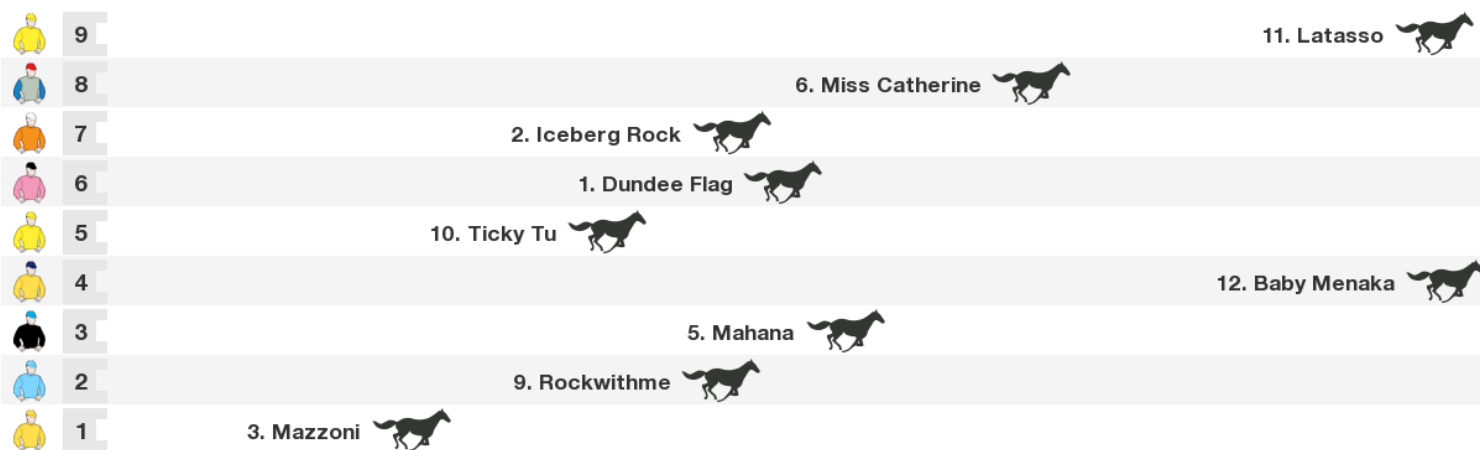

Race 2 Comcat Plant Strengthening Mdn 2100m

NZ: 12:17 pm

Rail: Out 3m

For: 3yo+. Maiden. Apprentices Can Claim. Set Weight With Allowances.

NSW/VIC/TAS: 10:17 am

QLD: 10:17 am

NT: 9:47 am

SA: 9:47 am

WA: 8:17 am

Horse	Jockey	Trainer	Last 10	Career	Prize	W%	P%	Bar	Wgt
1. Dundee Flag (NZ)	Jacob Lowry	B & S Anderton	x3943	4:0-0-2	$2,500	0%	50%	9	58.5
2. Iceberg Rock (NZ)	Brandon Morgenrood	Pam Robson	x597s0s8	5:0-0-0	$250	0%	0%	10	58.5
3. Mazzoni (NZ)	Sarayu Saejorhor (a4)	E G Low	x0	1:0-0-0	$0	0%	0%	1	58.5
4. The Sainly One (NZ)	Tanya Jonker	S & N Hargreaves & Murfitt	978	3:0-0-0	$0	0%	0%		SCRATCHED
5. Mahana (NZ)	Chris Johnson	M & M Pitman	x343565326	18:0-1-6	$9,800	0%	39%	4	56.5
6. Miss Catherine (NZ)	Gosen A Jogoo (a1)	G B Tippet	3233203420	21:0-4-5	$14,925	0%	43%	11	56.5
7. Coolin Roo (NZ)	Rohan Mudhoo (a4)	K J Thomson	50730s043s	16:0-0-2	$2,750	0%	13%		SCRATCHED
8. Jildi Jildi (NZ)	Lisa Allpress	Sarah Haisma	03s0	3:0-0-1	$1,000	0%	33%		SCRATCHED
9. Rockwithme (NZ)	Bridget Grylls	Ashley McKay	249900	5:0-0-0	$500	0%	0%	2	56.5
10. Ticky Tu (NZ)	Krishna Mudhoo (a1)	K & P Hughes	x4s5670	5:0-0-0	$750	0%	0%	7	56.5
11. Latasso (NZ)	Courtney Barnes	K & P Hughes	x6057	4:0-0-0	$250	0%	0%	12	56.5
12. Baby Menaka (NZ)	Corey Campbell (a3)	J & K Parsons	170	2:0-0-0	$0	0%	0%	6	56.5

Speedmap: Predicted settling positions after start

Rail position: Out 3m

Race Direction →