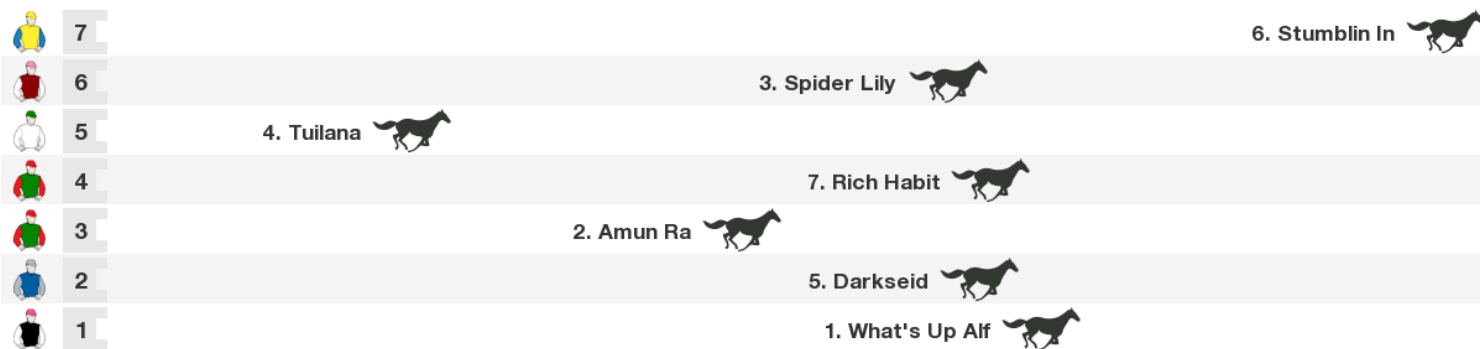

Race 5 Onceuponatime (Bm75) 1600m

NZ: 1:27 pm

Rail: True

For: Benchmark 75. Apprentices Can Claim. Handicap.

NSW/VIC/TAS: 11:27 am

QLD: 11:27 am

NT: 10:57 am

SA: 10:57 am

WA: 9:27 am

Horse	Jockey	Trainer	Last 10	Career	Prize	W%	P%	Bar	Wgt
1. What's Up Alf (NZ)	Corey Campbell (a3)	Kelvin Tyler	2326332441	52:4-11-6	$75,190	8%	40%	1	59
2. Amun Ra (NZ)	Terry Moseley	S L Cameron	1587313069	57:5-7-6	$76,190	9%	32%	3	57.5
3. Spider Lily (NZ)	Tina Comignaghi (a2)	L J Stewart	x0456s7731	61:6-5-12	$75,590	10%	38%	6	55.5
4. Tuilana (NZ)	Chris Johnson	Neil Coulbeck	3114600453	24:4-1-2	$47,985	17%	29%	5	54.5
5. Darkseid	Bridget Grylls	Terri Rae	x61s58s81s	7:2-0-0	$11,875	29%	29%	2	54
6. Stumblin In (NZ)	Jasmine Fawcett (a2)	Peter Rudkin	x3s048s200	23:3-2-3	$27,250	13%	35%	7	54
7. Rich Habit (NZ)	Krishna Mudhoo (a1)	S L Cameron	x5s0097075	23:1-1-1	$9,200	4%	13%	4	54

Speedmap: Predicted settling positions after start

Rail position: True

Race Direction →