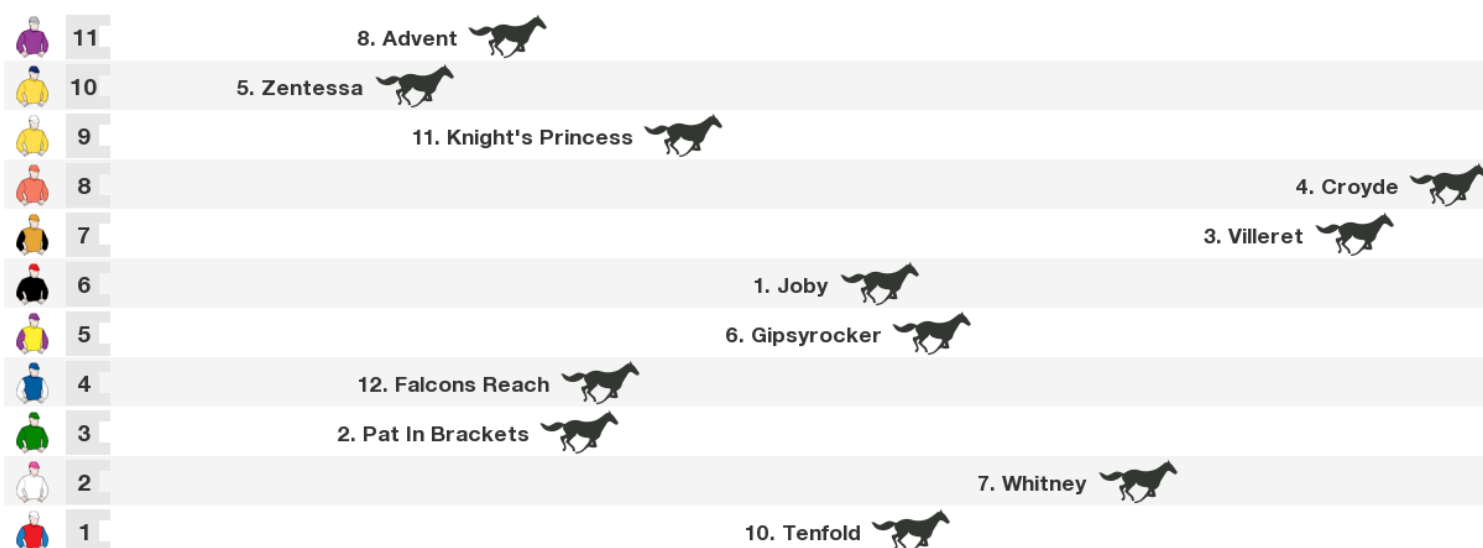

Speedmap: Predicted settling positions after start

Rail position: True

Race Direction →