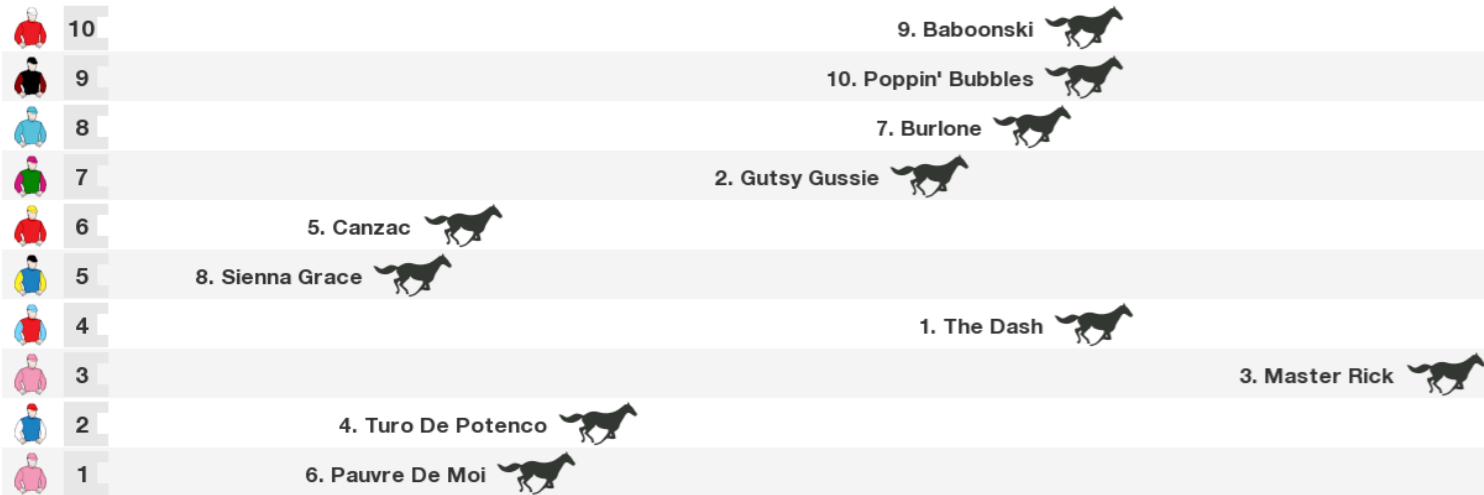

Race 3 Te Aroha Grain & S'feeds Mdn 2200m

NZ: 1:09 pm

Rail: Out 8m
For: 3yo+. Maiden. Apprentices Can Claim. Set Weight With Allowances.

NSW/VIC/TAS: 11:09 am
QLD: 11:09 am
NT: 10:39 am
SA: 10:39 am
WA: 9:09 am

Horse	Jockey	Trainer	Last 10	Career	Prize	W%	P%	Bar	Wgt
1. The Dash (NZ)	Shaun Mc Kay	P & J Brosnan	x6449708s0	13:0-0-0	$1,000	0%	0%	4	58.5
2. Gutsy Gussie (NZ)	Andrew Calder	Richard Collett	3566	3:0-0-0	$250	0%	0%	7	58.5
3. Master Rick (NZ)	Darren Danis (a3)	Wayne Hillis	x57s09	4:0-0-0	$250	0%	0%	3	58.5
4. Turo De Potenco (NZ)	Tayla Wenn (a3)	Scott Wenn	x58	2:0-0-0	$250	0%	0%	2	58.5
5. Canzac (NZ)	Anna Jones	P Adlington	27s0s99	4:0-0-0	$0	0%	0%	6	58.5
6. Pauvre De Moi (NZ)	Jonathan Riddell	Clinton Isdale	x0	1:0-0-0	$0	0%	0%	1	58.5
7. Burlone (NZ)	Vinnie Colgan	Clinton Isdale	x33032069	8:0-1-3	$6,250	0%	50%	8	56.5
8. Sienna Grace (NZ)	Samantha Collett	Ben Ropiha	x348s05	5:0-0-1	$1,750	0%	20%	5	56.5
9. Baboonski (NZ)	Chris Dell	R Cave	145085s08s	15:0-1-2	$4,250	0%	20%	10	56.5
10. Poppin' Bubbles (NZ)	Rebecca Scott (a4)	Ramesh Patel	x6709s78s5	8:0-0-0	$250	0%	0%	9	56.5

Speedmap: Predicted settling positions after start

Rail position: Out 8m

Race Direction →

6 KINGTIDE

5 year old br gelding (male)
Sire Istidaad Dam Mrs King
Owners K G Harrison
Colours Lime Green, Gold Crown (B&F), Gold & Lime Green Striped Sleeves & Gold Cap

Trainer **Ken Harrison**
Jockey **Taiki Yanagida** 58.0kg
Win Range 2100m

Barrier **10**
Prizemoney $6,650
W&P% 17-17

Career 6:1-0-0 12 Mths 6:1-0-0 1st Up 3:0-0-0 2nd Up 1:0-0-0
Firm 0:0-0-0 Good 1:0-0-0 Soft 2:0-0-0 Heavy 3:1-0-0
Jockey 1:0-0-0 Dist 2:0-0-0 Track 0:0-0-0 Trk/Dst 0:0-0-0

Race Details

UPL of	TEAR	Wed 18Jul18	1600m
12			
9 of 14	TEAW	Sun 17Jun18	1400m BM65
13 of 13	RICC	Wed 15Nov17	2500m BM65
1 of 7	PUKE	Fri 27Oct17	2100m Mdn
8 of 14	TAUR	Fri 20Oct17	1600m Mdn

Track	Jockey	Wgt	Br.	Winner
Heavy11	T Yanagida	58.0	10	The Poormanzabeel 58.5kg L
Heavy	S M Kay	58.5	4	47.00 Quantum 58.0kg 14.80L 1:33.34
Good	T Moseley	59.0	10	11.10 Kamanda Lincoln 58.5kg 29.40L 2:41.34
Heavy	O Bosson	58.5	5	0 Kingtide 58.5kg 0.20L 2:22.21
Soft	J Riddell	58.5	13	0 Mongolianconqueror 56.0kg 6.30L 1:37.02

7 I'M BRONSON

7 year old b gelding (male)
Sire El Hermano Dam Areta
Owners Mrs G E & R Autridge, Mrs D & Ian Gore
Colours White, Red Maltese Cross, Striped Sleeves, Red Cap

Trainer **R Autridge**
Jockey **Tegan Newman** 57.5kg
Win Range 1200m - 1450m

Barrier **7**
Prizemoney $34,665
W&P% 9-23

Career 43:4-3-3 12 Mths 15:1-3-0 1st Up 5:0-1-0 2nd Up 5:0-1-0
Firm 0:0-0-0 Good 14:2-0-3 Soft 16:1-0-0 Heavy 13:1-3-0
Jockey 1:0-0-0 Dist 6:0-1-0 Track 5:1-1-0 Trk/Dst 3:0-1-0

Race Details

UPL of	TEAR	Wed 18Jul18	1600m
12			
LR of 12	HAST	Sat 30Jun18	2500m Mhdle
9 of 14	TERA	Sun 3Jun18	2800m Mhdle
8 of 13	TERA	Sat 19May18	2800m Mhdle
5 of 8	TERA	Sat 5May18	2800m Mhdle

Track	Jockey	Wgt	Br.	Winner
Heavy11	T Newman	57.5	7	The Poormanzabeel 58.5kg L
Heavy	G Walsh	68.0	10	27.60 Eddie Gilbert 68.0kg 0.00L 2:59.16
Soft	G Walsh	68.0	7	21.80 Iffitel 66.0kg 43.70L 3:26.07
Soft	G Walsh	68.0	1	33.60 Napoleon 68.0kg 13.40L 3:15.78
Soft	H M Neill	66.5	3	9.10 Perry Mason 68.0kg 10.80L 3:12.13

8 SWEET TREAT

4 year old b mare (female)
Sire Ekraar Dam Flinders
Owners Denise Howell, Monovale Holdings Ltd & D Wenham
Colours Black, Light Blue Hooped Sleeves, Light Blue Cap

Trainer **Team Rogerson**
Jockey **Ryan Elliot** 57.0kg
Win Range 1600m

Barrier **4**
Prizemoney $17,440
W&P% 14-29

Career 14:2-0-2 12 Mths 11:1-0-1 1st Up 3:1-0-1 2nd Up 2:0-0-0
Firm 0:0-0-0 Good 6:0-0-0 Soft 4:0-0-1 Heavy 4:2-0-1
Jockey 11:2-0-2 Dist 5:2-0-0 Track 1:1-0-0 Trk/Dst 1:1-0-0

Race Details

UPL of	TEAR	Wed 18Jul18	1600m
12			
1 of 14	TEAR	Fri 6Jul18	1600m BM65
4 of 8	WAIR	Sun 25Feb18	2100m BM65
11 of 14	MAKA	Sun 18Feb18	2000m BM65
4 of 8	TAUH	Tue 6Feb18	2050m BM65

Track	Jockey	Wgt	Br.	Winner
Heavy11	R Elliot	57.0	4	The Poormanzabeel 58.5kg L
Heavy	R Elliot	65.0	10	26.60 Sweet Treat 65.0kg 2.00L 1:45.04
Good	S Weatherley	56.0	4	24.30 Katiem Marie 58.0kg 1.60L 2:13.98
Good	R Elliot	54.5	9	43.60 Eskimo Kiss 55.0kg 5.80L 2:04.26
Good	S Weatherley	55.5	5	11.70 Humble Pie 59.0kg 1.30L 2:09.91

9 VELVETEEN