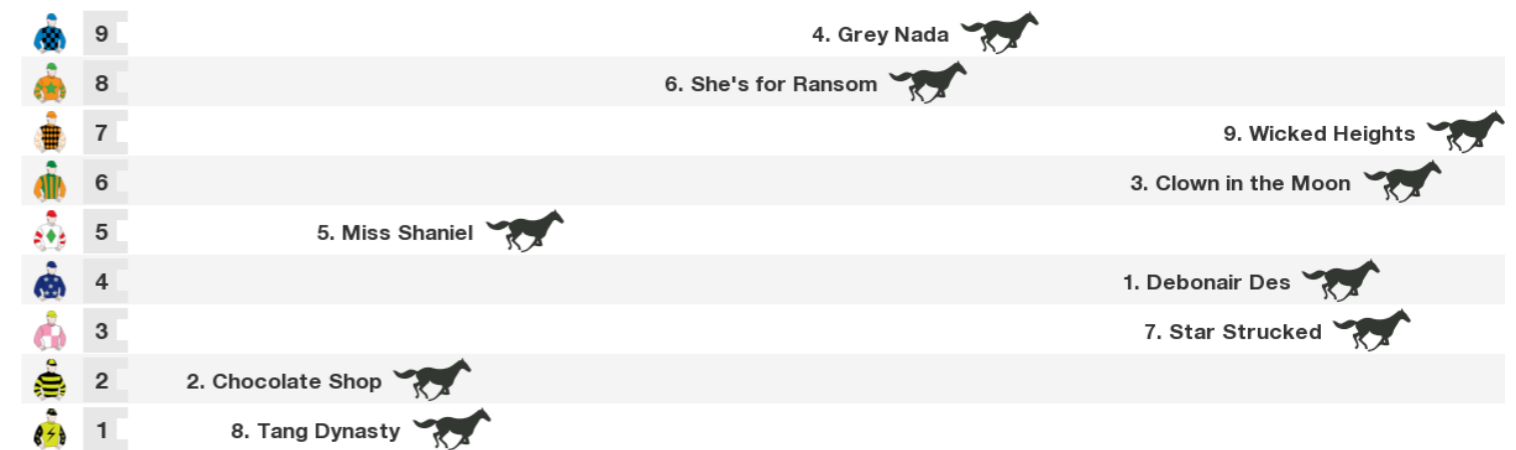

Speedmap: Predicted settling positions after start

Rail position: 3m 1650-1350; 5m 1350-300; True Remainder.

Race Direction →