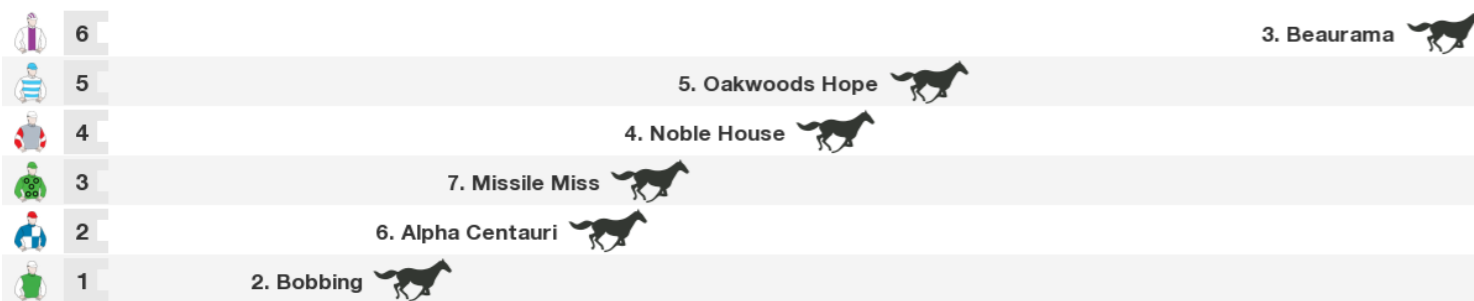

Race 4 DEAN INDUSTRIAL PTY LTD 3YO & UP MAIDEN HANDICAP 1200m NSW: 1:29 pm

Prize $29,400. 1st $16,630. 2nd $5,790. 3rd $2,920. 4th $1,380. 5th $680. 6th $400. 7th $400. 8th $400. 9th $400. 10th $400.
Rail: +9M, 1100M-WP, +6M REMAINDER
Straight: 460m.
Circumference: 2200m.
For: Three-Years-Old and Upwards. General Handicap. Maiden. No sex restriction. Handicap.
Gear Changes: 6. Alpha Centauri Ear muffs first time, lugging bit first time

VIC/TAS: 1:29 pm
QLD: 1:29 pm
NT: 12:59 pm
SA: 12:59 pm
WA: 11:29 am

Horse	Jockey	Trainer	Last 10	Career	Prize	W%	P%	Bar	Wgt
1. Battle Anthem	Jon Grisedale	Donna Grisedale	34222	4:0-3-0	$14,690	0%	75%	SCRATCHED	
2. Bobbing	Mitchell Bell	Bernie Kelly	25s2	2:0-1-0	$6,370	0%	50%	1	58.5
3. Beurama	Scott Pollard	Gwenda Markwell	35	1:0-0-0	$680	0%	0%	7	58
4. Noble House	Jeff Penza	Robert & Luke Price	566	2:0-0-0	$700	0%	0%	5	57
5. Oakwoods Hope	Brock Ryan (a2)	Gwenda Markwell	67	1:0-0-0	$400	0%	0%	6	55
6. Alpha Centauri	Travis Wolfgram	Damien Lane	4s505	3:0-0-0	$0	0%	0%	2	54
7. Missile Miss	Brandon Griffiths (a2)	Wanda Ings	1s5235s6s9	7:0-1-1	$11,420	0%	29%	3	54

Speedmap: Predicted settling positions after start

Rail position: +9M, 1100M-WP, +6M REMAINDER

Race Direction →

5 CATMOSPHERE

3 year old chestnut gelding (male)
Sire Stratum **Dam** Combat Kitty
Breeder Widden Stud Australia Pty Ltd
Owners Mrs M A Smith, F W Cook, Mrs C Cook, J E Carter, Ms B J Evans, P S Wauch, Mrs H J Wauch, D Cullen, R S Inglis, J R Turner, Mrs L A Turner, Widden Stud(Mgr: A W Thompson) & Werrett Bloodstock (Mgr: N R J Werrett)
Colours White, Red Quarters, Black Checked Sleeves, Red And White Quartered Cap

Trainer Matthew Smith
Jockey Scott Pollard 59.0kg
Win Range 1000m - 1200m

Barrier 6
Prizemoney $64,060
W&P% 25-50

Career 8:2-2-0 **12 Mths** 7:2-1-0 **1st Up** 3:1-1-0 **2nd Up** 3:1-0-0
Firm 0:0-0-0 **Good** 4:2-0-0 **Soft** 2:0-1-0 **Heavy** 2:0-1-0
Jockey 1:0-0-0 **Dist** 0:0-0-0 **Track** 2:1-0-0 **Trk/Dst** 0:0-0-0

Race Details	Track	Jockey	Wgt	Br.	Odds Winner	@800	@400
9 of 11 KEMB Sat 16Jun18 1400m Prov Bm72	Soft6	S Pollard	59.0	6	$4.40 Burden of Proof 54.5kg 17.50L 1:24.71	5	4
2 of 13 WARW Wed 30May18 1300m BM71	Soft6	N Heywood	58.5	3	$17 Thrilled 59.5kg 0.50L 1:19.34	1	2
1 of 12 KEMB Sat 12May18 1200m CL1	Good4	N Heywood	58.5	6	$15 Catmosphere 58.5kg 0.80L 1:11.56	2	2
4 of 9 NEWC Sat 28Apr18 900m CL2	Soft5	M Bell	57.0	2	$12 I Am Special 55.5kg 3.97L 52.47		6
4 of 9 WFM Fri 20Apr18 801m OPEN-BT	Good4	A Adkins	n/a		Epidemic n/a 3.70L 47.4		

6 CUBA

3 year old brown gelding (male)
Sire All Too Hard **Dam** Tabasco Kitten
Breeder Joy Luck Discretionary Trust
Owners Joy Luck (Mgr: A J Crisafi)
Colours Orange And Tangerine Stripes, Orange Cap

Trainer John P Thompson
Jockey Rachel Hunt 59.0kg
Win Range 1200m - 1300m

Barrier 9
Prizemoney $95,890
W&P% 14-50

Career 14:2-3-2 **12 Mths** 13:2-3-2 **1st Up** 3:0-1-1 **2nd Up** 3:0-0-0
Firm 0:0-0-0 **Good** 12:2-2-1 **Soft** 1:0-0-1 **Heavy** 1:0-1-0
Jockey 1:0-0-0 **Dist** 4:0-2-0 **Track** 2:0-0-1 **Trk/Dst** 1:0-0-0

Race Details	Track	Jockey	Wgt	Br.	Odds Winner	@800	@400
7 of 11 KEMB Sat 16Jun18 1400m Prov Bm72	Soft6	R Hunt	59.0	9	$6.00 Burden of Proof 54.5kg 13.20L 1:24.71	3	1
2 of 6 WYON Thu 7Jun18 1350m CG&E CL2	Heavy8	P Scorse	59.5	4	$4.20 Final Frontier 56.0kg 0.41L 1:21.87	1	2
7 of 9 CANT Wed 23May18 1250m 3Y BM75	Good3	L Magorrian	58.0	1	$41 Prime Candidate 57.5kg 3.00L 1:12.96	4	3
8 of 8 KEMB Thu 26Apr18 1400m CL2	Good3	P Scorse	60.0	2	$6.50 Nicochet 57.5kg 1.40L 1:25.4	6	6
1 of 10 WYON Thu 12Apr18 1200m CL2	Good4	P Scorse	58.0	2	$3.40F Cuba 58.0kg 0.01L 1:09.83	5	4

7 DASHLEY DUBH

5 year old brown gelding (male)
Sire Dubleo **Dam** Ashley Kate
Breeder Diona Pty Ltd
Owners J P O'connor, D J Carroll, D J Mcdonagh & J J Mcgill Syndicates: Metro Breeding & Racing (Mgr: J J O'connor)
Colours Black, Pink Band, Armbands And Cap

Trainer Michael Tubman
Jockey Mikayla Weir 58.0kg
Win Range 930m - 1600m

Barrier 10
Prizemoney $94,160
W&P% 18-50

Career 22:4-3-4 **12 Mths** 11:3-2-2 **1st Up** 5:2-1-1 **2nd Up** 4:0-0-1
Firm 0:0-0-0 **Good** 13:3-3-2 **Soft** 6:1-0-2 **Heavy** 3:0-0-0
Jockey 1:0-0-1 **Dist** 5:1-2-1 **Track** 9:3-2-1 **Trk/Dst** 3:1-1-1