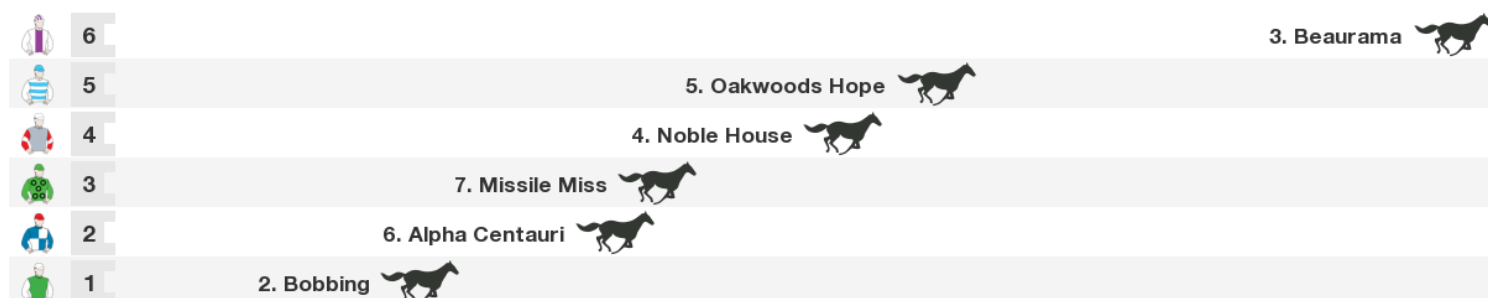

Race 4 DEAN INDUSTRIAL PTY LTD 3YO & UP MAIDEN HANDICAP 1200m

NSW: 1:29 pm

Prize $29,400. 1st $16,630. 2nd $5,790. 3rd $2,920. 4th $1,380. 5th $680. 6th $400. 7th $400. 8th $400. 9th $400. 10th $400.

Rail: +9M, 1100M-WP, +6M REMAINDER

Straight: 460m.

Circumference: 2200m.

For: Three-Years-Old and Upwards. General Handicap. Maiden. No sex restriction. Handicap.

Gear Changes: 6. Alpha Centauri Ear muffs first time, lugging bit first time

VIC/TAS: 1:29 pm
QLD: 1:29 pm
NT: 12:59 pm
SA: 12:59 pm
WA: 11:29 am

Horse	Jockey	Trainer	Last 10	Career	Prize	W%	P%	Bar	Wgt
1. Battle Anthem	Jon Grisedale	Donna Grisedale	34222	4:0-3-0	$14,690	0%	75%	SCRATCHED	
2. Bobbing	Mitchell Bell	Bernie Kelly	25s2	2:0-1-0	$6,370	0%	50%	1	58.5
3. Beaurama	Scott Pollard	Gwenda Markwell	35	1:0-0-0	$680	0%	0%	7	58
4. Noble House	Jeff Penza	Robert & Luke Price	566	2:0-0-0	$700	0%	0%	5	57
5. Oakwoods Hope	Brock Ryan (a2)	Gwenda Markwell	67	1:0-0-0	$400	0%	0%	6	55
6. Alpha Centauri	Travis Wolfgram	Damien Lane	4s505	3:0-0-0	$0	0%	0%	2	54
7. Missile Miss	Brandon Griffiths (a2)	Wanda Ings	1s5235s6s9	7:0-1-1	$11,420	0%	29%	3	54

Speedmap: Predicted settling positions after start

Rail position: +9M, 1100M-WP, +6M REMAINDER

Race Direction →