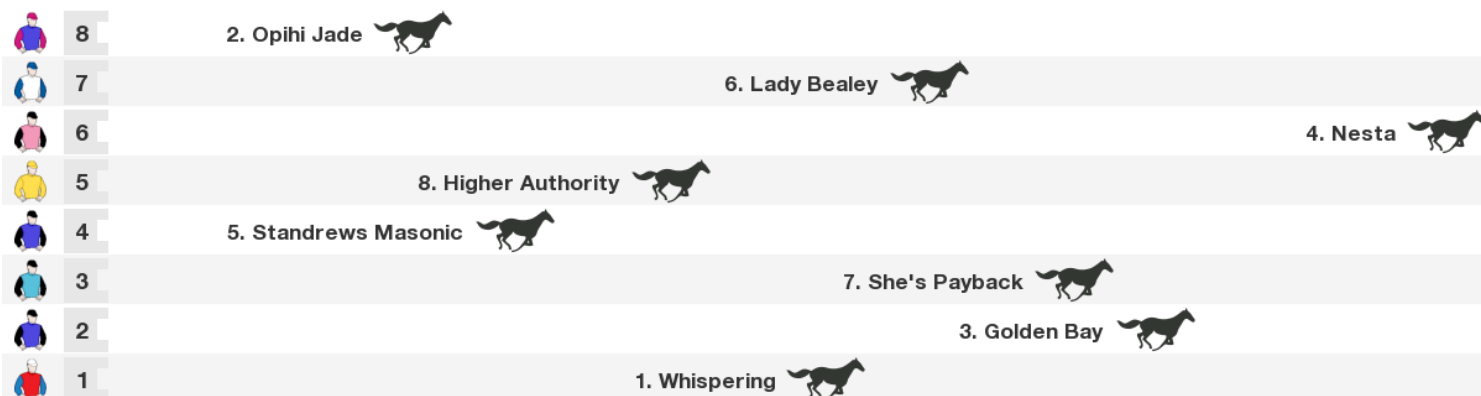

Race 6 Mark Meyer (Bm75) 1800m

NZ: 2:57 pm

Rail: True

For: Benchmark 75. Apprentices Can Claim. Handicap.

NSW/VIC/TAS: 12:57 pm

QLD: 12:57 pm

NT: 12:27 pm

SA: 12:27 pm

WA: 10:57 am

Horse	Jockey	Trainer	Last 10	Career	Prize	W%	P%	Bar	Wgt
1. Whispering (NZ)	Chris Johnson	J & K Parsons	x257643438	20:4-3-4	$61,172	20%	55%	1	59
2. Opihi Jade (NZ)	Tina Comignaghi (a2)	M & W Coles	2261305184	47:3-3-9	$51,710	6%	32%	9	59
3. Golden Bay (NZ)	Courtney Barnes	Cheri Trembath	x2138s3983	71:5-8-16	$75,820	7%	41%	2	58.5
4. Nesta (IRE)	Lee Callaway	Stephen Blair-Edie	x651205615	30:2-5-6	$53,560	7%	43%	7	58
5. Standrews Masonic (NZ)	Jillian Morris	Cheri Trembath	3687s45551	19:3-2-1	$46,695	16%	32%	5	58
6. Lady Bealey (NZ)	Brett Murray (a3)	Steven Woodsford	1572126445	18:2-3-0	$26,050	11%	28%	8	56.5
7. She's Payback (NZ)	Kylie Williams	Centaine Spittles	x52282s087	64:4-6-6	$54,200	6%	25%	3	54.5
8. Higher Authority (NZ)	Terry Moseley	John Phillips	x5413s0726	19:2-2-1	$18,450	11%	26%	6	54
9. Doctor Eden (NZ)	Sutvhire Toolooa	Bruce Laking	x97s679s20	37:4-2-2	$34,890	11%	22%		SCRATCHED

Speedmap: Predicted settling positions after start

Rail position: True

Race Direction →