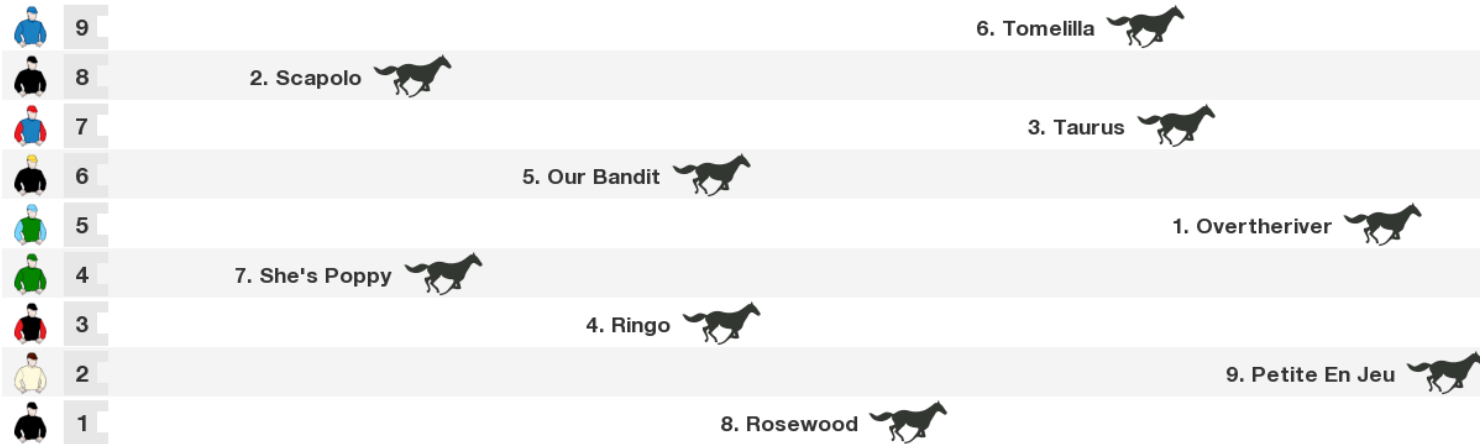

Speedmap: Predicted settling positions after start

Rail position: True

Race Direction →

14 REGAL WINKS

4 year old b mare (female)
Sire Rip Van Winkle **Dam** Regal Thrills
Owners S B & A D Hurley, B Dunlop, J Freer, M J & R J Kuklinski, D L Hurley, M P O'Brien, G Crawshaw, A Symes & Est Late T Bagshaw
Colours Purple, Emerald Green Striped Sleeves & Band, Quartered Cap