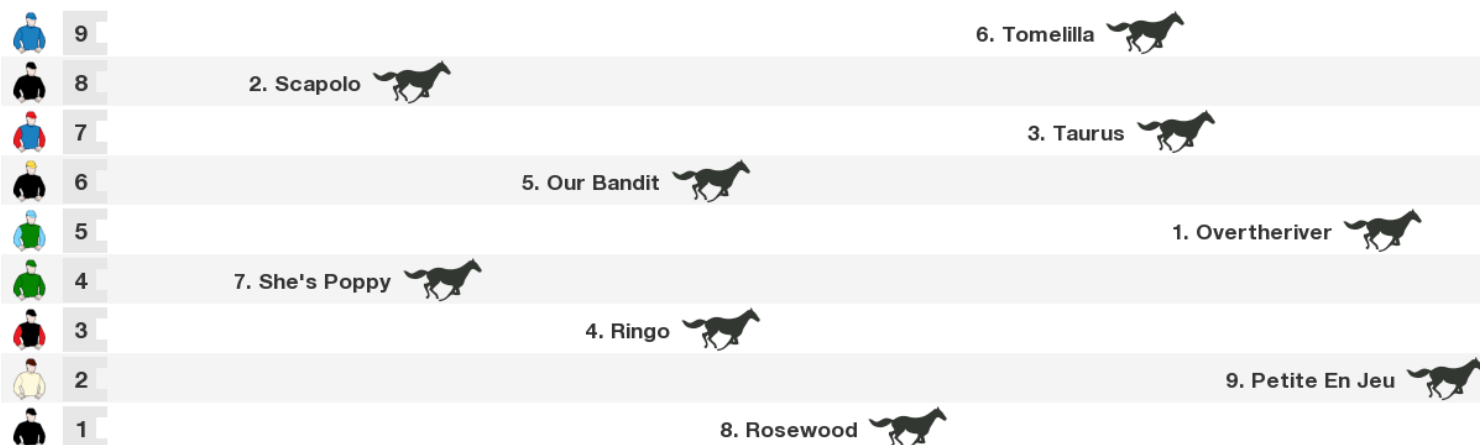

Speedmap: Predicted settling positions after start

Rail position: True

Race Direction →

1 OVERTHERIVER

7 year old b gelding (male)
Sire Mettre En Jeu **Dam** Quality Eyes
Owners D A O'Leary
Colours Emerald Green, Purple Band, Light Blue Sleeves & Emerald Green Cap