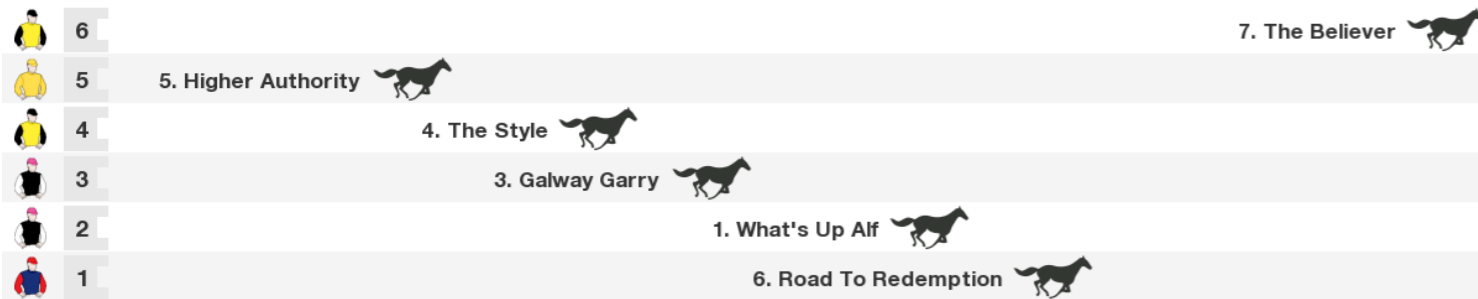

Race 1 Lusty's Showcase Jeweller-Bm75 1600m

NZ: 11:40 am

Rail: Out 4m
For: Benchmark 75. Apprentices Can Claim. Handicap.

NSW/VIC/TAS: 9:40 am
 QLD: 9:40 am
 NT: 9:10 am
 SA: 9:10 am
 WA: 7:40 am

Horse	Jockey	Trainer	Last 10	Career	Prize	W%	P%	Bar	Wgt
1. What's Up Alf (NZ)	Rahul Beeharry (a4)	Kelvin Tyler	244159747s	46:4-9-3	\$67,490	9%	35%	2	59
2. Lord Beaver (NZ)	Tina Comignaghi	Michael Boyle	964s8s44s3	21:3-1-2	\$35,450	14%	29%	SCRATCHED	
3. Galway Garry (NZ)	Choon K Kwo (a3)	Kelvin Tyler	1351582483	21:2-2-5	\$36,450	10%	43%	4	56
4. The Style (NZ)	Terry Moseley	D & R Bros & Dennis	x213592953	25:1-3-5	\$19,550	4%	36%	5	54
5. Higher Authority (NZ)	Samantha Wynne	John Phillips	x413s07269	18:2-2-1	\$18,175	11%	28%	6	54
6. Road To Redemption (NZ)	Krishna Mudhoo (a1)	A K Schwarz	38434s2235	12:1-2-3	\$21,565	8%	50%	1	54
7. The Believer (NZ)	Sutvhire Toolooa (a4)	D & R Bros & Dennis	x30830088s	39:3-4-4	\$45,350	8%	28%	7	54

Speedmap: Predicted settling positions after start

Rail position: Out 4m

Race Direction →

1 WHAT'S UP ALF

6 year old b gelding (male)
Sire Road To Rock **Dam** La Mondo
Owners V Burns & K L Tyler
Colours Black & Hot Pink Quarters, White & Black Hooped Sleeves, Hot Pink Cap With Black Spots