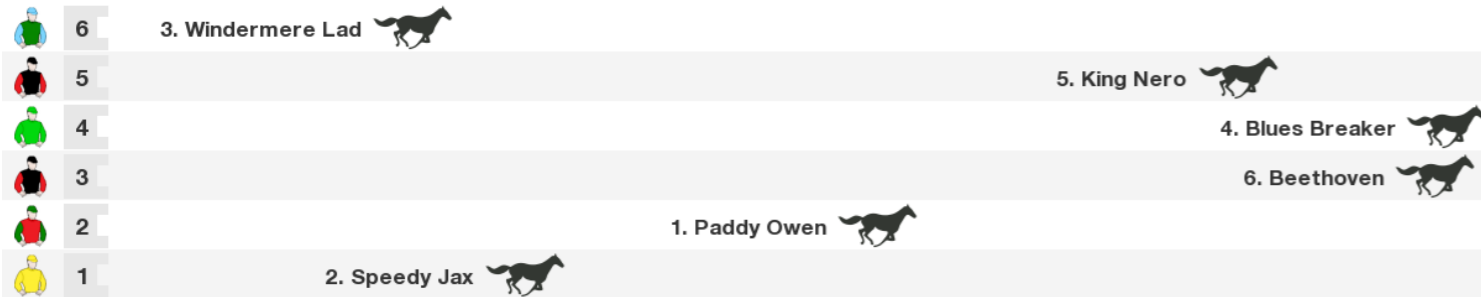

Speedmap: Predicted settling positions after start

Rail position: Out 4m

Race Direction →

Race 4 Steven Shearing Contract. Mdn 1200m

NZ: 1:15 pm

Rail: Out 4m
For: 2yo+. Maiden. Apprentices Can Claim. Set Weight With Allowances.