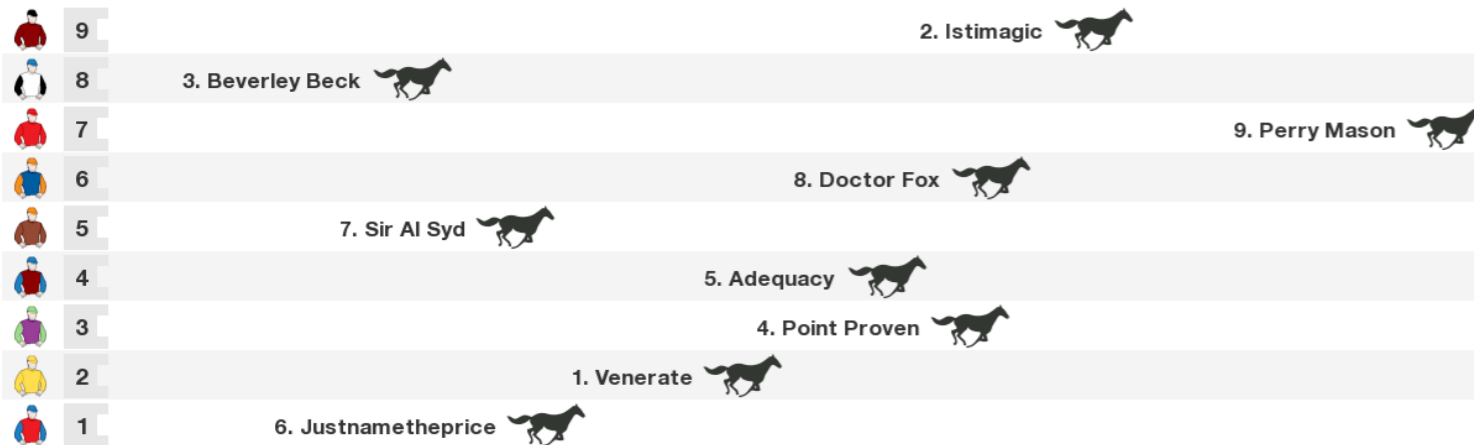

Race 5 Neil Treweek Mdn Stpl 3900m

NZ: 2:02 pm

Rail: True
For: Maiden Steeple. Eligible Riders Can Claim. Set Weight.

NSW/VIC/TAS: 12:02 pm
QLD: 12:02 pm
NT: 11:32 am
SA: 11:32 am
WA: 10:02 am

Horse	Jockey	Trainer	Last 10	Career	Prize	W%	P%	Bar	Wgt
1. Venerate (NZ)	Will Gordon	H E Wilson	1220s46264	42:2-7-3	$53,100	5%	29%	2	68
2. Istimagic (NZ)	Charlie Studd	Nadine E Kelly	x6s6284325	62:2-6-10	$40,975	3%	29%	9	68
3. Beverley Beck (NZ)	Hamish Mc Neill (a1.5)	A D Fuller	xx5s8x6445	44:2-5-0	$25,300	5%	16%	8	68
4. Point Proven (NZ)	Shaun Fannin	Kevin Myers	34s0507s91	46:4-1-5	$40,075	9%	22%	3	68
5. Adequacy (NZ)	Emily J Farr	John Wheeler	267sx69316	22:1-1-2	$12,300	5%	18%	4	68
6. Justnametheprice (NZ)	L Douglas (a3)	Kenneth Duncan	x37s00x60x	20:1-0-3	$10,525	5%	20%	1	68
7. Sir Al Syd (NZ)	Gary Walsh	P J Rodewald	xs5x6x70s6	48:0-3-3	$8,725	0%	13%	5	68
8. Doctor Fox (NZ)	S S Houston	Dean Cunningham	x5sx400090	14:1-0-1	$5,825	7%	14%	6	68
9. Perry Mason (NZ)	Aaron Kuru	Paul Nelson	x15sx0x432	43:5-7-2	$62,425	12%	33%	7	68

Speedmap: Predicted settling positions after start

Rail position: True

Race Direction →

1 MALAMBO

3 year old b filly (female)
Sire **Duelled Dam** Dancing Song
Owners G A Rogerson Mnz & Wealleans Bloodstock Partnership
Colours Royal Blue, Red Stylized Logo, Royal Blue & Sky Blue Striped Sleeves & Quartered Cap

Trainer **Team Rogerson**
Jockey **Michael Coleman** 58.5kg
Win Range 1100m - 1230m
Barrier 9
Prizemoney $70,625
W&P% 21-53

Career 19:4-5-1 12 Mths 19:4-5-1 1st Up 3:0-2-0 2nd Up 2:0-1-0
Firm 0:0-0-0 Good 3:0-1-0 Soft 13:3-3-1 Heavy 3:1-1-0
Jockey 1:0-1-0 Dist 12:3-1-1 Track 7:3-1-0 Trk/Dst 4:2-0-0

Race Details

Track	Jockey	Wgt	Br.	Winner
2 of 11 TERA Sat 19May18 1200m	M Coleman	58.5	9	Power O'Hata 57.5kg L
4 of 12 TEAW Wed 9May18 1150m Open	R Elliot	57.5	12	3.50 Pop Star Princess 55.5kg 9.20L 1:08.75
7 of 14 TERA Sat 28Apr18 1200m Open	R Elliot	54.5	4	17.00 Power O'hata 54.5kg 3.60L 1:10.06
1 of 8 TERA Sat 14Apr18 1200m Open	R Elliot	56.5	5	22.30 Malambo 56.5kg 0.20L 1:11.78
5 of 11 AWAP Sat 31Mar18 1200m Open	R Elliot	56.5	6	38.60 Ozil 57.5kg 1.80L 1:12.16

2 PADRAIG

3 year old b gelding (male)
Sire **Power Dam** Dane Dancer
Owners Tommy Heptinstall, David Platt, Max Brown & David Wilson
Colours Light Green, Navy Blue Sleeves & Pink Cap

Trainer **Andrew R Campbell**
Jockey **Trudy Thornton** 58.5kg
Win Range 1200m - 1300m
Barrier 5
Prizemoney $56,350
W&P% 25-50

Career 8:2-0-2 12 Mths 6:1-0-1 1st Up 3:1-0-2 2nd Up 3:1-0-0
Firm 0:0-0-0 Good 5:0-0-2 Soft 3:2-0-0 Heavy 0:0-0-0
Jockey 1:0-0-0 Dist 3:1-0-1 Track 0:0-0-0 Trk/Dst 0:0-0-0

Race Details

Track	Jockey	Wgt	Br.	Winner
UPL of 11 TERA Sat 19May18 1200m	T Thornton	58.5	5	Power O'Hata 57.5kg L
11 of 14 FLEM Sat 7Oct17 1800m Open	B Allen	56.0	12	31.00 Main Stage 56.0kg 9.20L 1:49.49
11 of 11 CAUL Sat 23Sep17 1600m Open	B Thompson	53.5	6	12.00 Cliff's Edge 56.5kg 5.30L 1:37.3
1 of 11 BDGO Fri 1Sep17 1300m BM64	B Thompson	57.5	6	3.00 Padraig 57.5kg 0.20L 1:18.85
10 of 12 RAND Sat 27May17 1400m Open	L Currie	56.0	12	13.00 Kementari 56.0kg 8.30L 1:24.83

3 POWER O'HATA

3 year old b filly (female)
Sire **Power Dam** Mumtaz
Owners Standard 2080 Ltd
Colours Violet, Rose Vertical Stripe, Rose Sleeves, Striped Cap

Trainer **M & A Baker & Forsman**
Jockey **Matthew Cameron** 57.5kg
Win Range 1100m - 1300m
Barrier 6
Prizemoney $58,750
W&P% 50-83

Career 6:3-0-2 12 Mths 7:4-0-2 1st Up 2:1-0-1 2nd Up 2:1-0-1
Firm 0:0-0-0 Good 1:1-0-0 Soft 5:2-0-2 Heavy 0:0-0-0
Jockey 5:4-0-1 Dist 3:1-0-2 Track 2:1-0-1 Trk/Dst 2:1-0-1

Race Details

Track	Jockey	Wgt	Br.	Winner
1 of 11 TERA Sat 19May18 1200m	M Cameron	57.5	6	$3.5 Power O'Hata 57.5kg L
1 of 4 TERA Sat 28Apr18 1200m Open	M Cameron	54.5	2	25.40 Power O'Hata 54.5kg 0.10L 1:10.06
1 of 8 PUKE Thu 5Apr18 1300m BM65	M Cameron	56.5	5	3.30 Power O'Hata 56.5kg 0.20L 1:16.67
6 of 7 ELLE Tue 26Dec17 1400m Open	J Parkes	55.5	6	21.60 Age Of Fire 57.5kg 7.40L 1:24.88
1 of 7 PUKE Thu 7Dec17 1100m Mdn	M Cameron	55.5	1	3.70 Power O'Hata 55.5kg 0.80L 1:04.1

4 LINCOLN HILLS