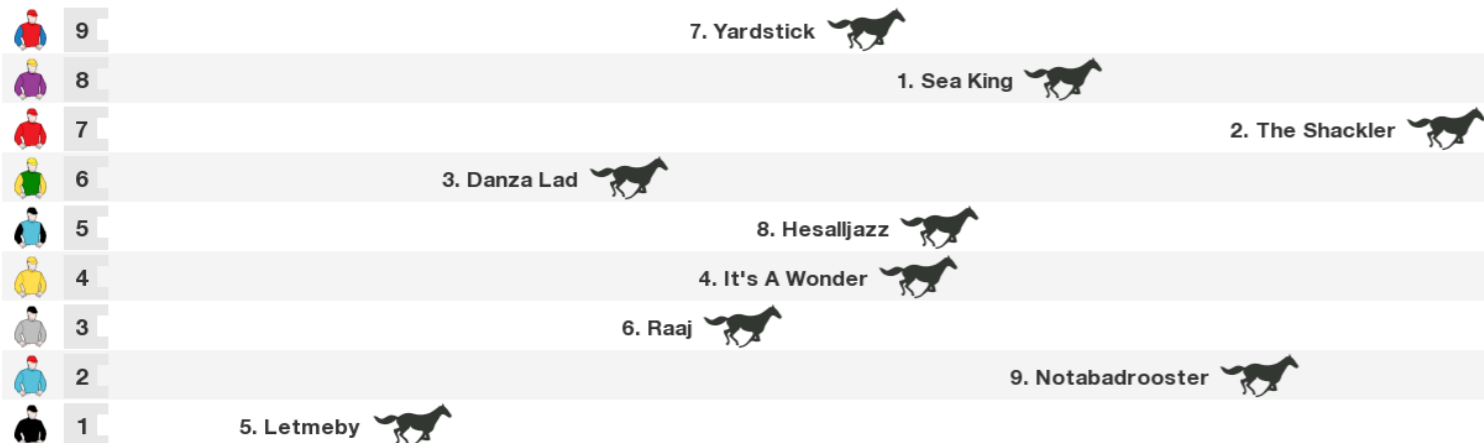

Race 3 Porritt Sand Waikato Hrdl 3200m

NZ: 12:55 pm

Rail: True
For: Hurdle. Eligible Riders Cannot Claim. Handicap.

NSW/VIC/TAS: 10:55 am
QLD: 10:55 am
NT: 10:25 am
SA: 10:25 am
WA: 8:55 am

Horse	Jockey	Trainer	Last 10	Career	Prize	W%	P%	Bar	Wgt
1. Sea King (NZ)	Shaun Fannin	Kevin Myers	x5334sx413	72:19-9-12	$757,278	26%	56%	8	71
2. The Shackler (NZ)	Aaron Kuru	Paul Nelson	10s6811187	68:11-4-6	$145,575	16%	31%	7	66.5
3. Danza Lad (NZ)	Stuart Higgins	R P Liefiting	x30s3103s2	57:12-4-6	$234,135	21%	39%	6	65
4. It's A Wonder (NZ)	Will Gordon	H E Wilson	2124s84252	31:4-4-8	$64,275	13%	52%	4	65
5. Letmeby (NZ)	Hamish Mc Neill	G & G Richardson & Parker	x60s140698	52:9-3-4	$85,886	17%	31%	1	65
6. Raaj (NZ)	S S Houston	Lesley Munro	x5x378s08s	43:4-3-3	$31,350	9%	23%	3	65
7. Yardstick (NZ)	Emily J Farr	John Wheeler	x491s7xx65	69:7-6-4	$89,200	10%	25%	9	65
8. Hesalljazz (NZ)	James Seivwright	Stephen Ralph	x3s806161x	39:6-0-5	$60,100	15%	28%	5	65
9. Notabadrooster (NZ)	Matthew Cropp	C T Faulkner	3808s6399s	15:3-0-1	$14,525	20%	27%	2	65

Speedmap: Predicted settling positions after start

Rail position: True

Race Direction →

16 BELLE FASCINO

4 year old b mare (female)
Sire Per Incanto **Dam** Playing For Keeps
Owners S B Marsh, Two Fat Cows Syndicate, Rhys Mildon, Sheryn Hobbs & Waihi Livestock Ltd
Colours White, Red Spot, Emerald Green Sleeves, Red Cap

Trainer Stephen Marsh
Jockey Sam Weatherley 54.0kg
Win Range 1400m

Barrier 4
Prizemoney $15,605
W&P% 8-33

Career 12:1-3-0 **12 Mths** 12:1-3-0 **1st Up** 4:0-1-0 **2nd Up** 3:1-0-0
Firm 0:0-0-0 **Good** 2:1-0-0 **Soft** 9:0-3-0 **Heavy** 1:0-0-0
Jockey 1:0-0-0 **Dist** 8:1-2-0 **Track** 0:0-0-0 **Trk/Dst** 0:0-0-0

Race Details

UPL of	Track	Jockey	Wgt	Br.	Winner
14	Soft7	S Weatherley	54.0	4	Roc De Bank 61.5kg L
2 of 11	WAIP	D Johnson	56.5	1	5.00 Detentore 59.0kg 1.00L 1:29.22
6 of 14	AVON	M M Nab	57.0	13	14.30 The Macallan 58.0kg 5.30L 1:25.65
11 of 12	ARAW	D Johnson	57.5	1	4.60 South Fork 59.0kg 8.80L 1:11.65
4 of 14	TAUR	D Johnson	57.5	10	4.70 Sound Works 57.0kg 2.80L 1:24.1

17 INDIAN MAID

5 year old b mare (female)
Sire Keeper **Dam** Indian Squaw
Owners Mrs P E M Brindley, Mrs L L Hawtin, P A Makuch, R I & Mrs Y R Tetley-Jones
Colours Royal Blue, White & Royal Blue Diamond Sleeves, Royal Blue Cap With White Pom Pom

Trainer Brendon Hawtin
Jockey Jasmine Fawcett 54.0kg
Win Range 1400m

Barrier 8
Prizemoney $16,850
W&P% 6-35

Career 17:1-2-3 **12 Mths** 10:0-1-0 **1st Up** 5:0-1-1 **2nd Up** 5:1-0-0
Firm 0:0-0-0 **Good** 3:1-0-0 **Soft** 12:0-1-3 **Heavy** 2:0-1-0
Jockey 1:0-0-0 **Dist** 3:1-1-0 **Track** 6:0-0-1 **Trk/Dst** 0:0-0-0

Race Details

UPL of	Track	Jockey	Wgt	Br.	Winner
11 of 14	TERA	J Fawcett	52.0	5	28.40 Roc De Bank 57.5kg 7.80L 1:26.39
6 of 16	MATA	S Rusof	56.0	5	14.50 Imblaze 55.0kg 5.50L 1:25.54
7 of 9	TERA	L Satherley	54.5	8	19.70 Capucine 57.0kg 5.00L 1:11.97
4 of 12	TEAR	L Satherley	54.5	7	36.80 Chadsdale 60.0kg 2.70L 1:11.27
10 of 13	TERA	M Cameron	55.0	1	14.20 Repeat 56.5kg 6.60L 1:36.58