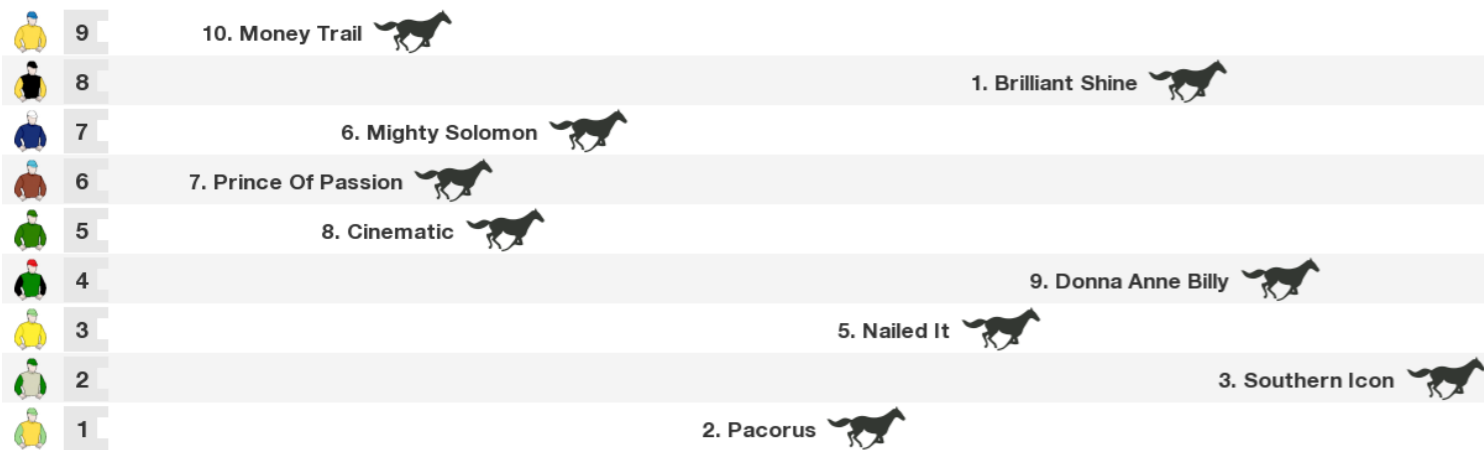

Race 4 Bcd Group Hcp 1400m

NZ: 1:28 pm

Rail: True
For: Open. Apprentices Can Claim. Handicap.

NSW/VIC/TAS: 11:28 am
QLD: 11:28 am
NT: 10:58 am
SA: 10:58 am
WA: 9:28 am

Horse	Jockey	Trainer	Last 10	Career	Prize	W%	P%	Bar	Wgt
1. Brilliant Shine (NZ)	Tayla Wenn (a3)	P & D Williams	x60436s721	38:8-4-5	$2,097,170	21%	45%	9	60
2. Pacorus (NZ)	Maija Vance	Chris Wood	3s0030s413	35:9-2-6	$228,525	26%	49%	1	58.5
3. Southern Icon	Mark Hills	A L Tait	14s0s941s4	31:8-1-2	$139,790	26%	35%	2	58.5
4. Speech Craft	Kate Cowan (a3)	Trina Riddell	95s60772s6	51:7-9-7	$199,790	14%	45%		SCRATCHED
5. Nailed It (NZ)	Matthew Cameron	M & A Baker & Forsman	x0s0115s06	44:9-6-3	$122,070	20%	41%	3	55
6. Mighty Solomon (NZ)	Samantha Collett	Lisa Latta	209s462602	37:7-7-3	$229,946	19%	46%	8	55
7. Prince Of Passion (NZ)	Michael Coleman	Jon Miller	x87s7067s9	32:5-4-3	$140,495	16%	38%	7	54
8. Cinematic	Kavish Chowdhury (a4)	Richard Collett	x111s029xs	21:5-6-2	$94,735	24%	62%	5	54
9. Donna Anne Billy (NZ)	Trudy Thornton	Bill Pomare	x131577195	22:4-0-3	$48,800	18%	32%	4	54
10. Money Trail (NZ)	Sam Weatherley (a1)	Brendon Hawtin	x246346796	30:2-6-5	$57,190	7%	43%	10	54

Speedmap: Predicted settling positions after start

Rail position: True

Race Direction →