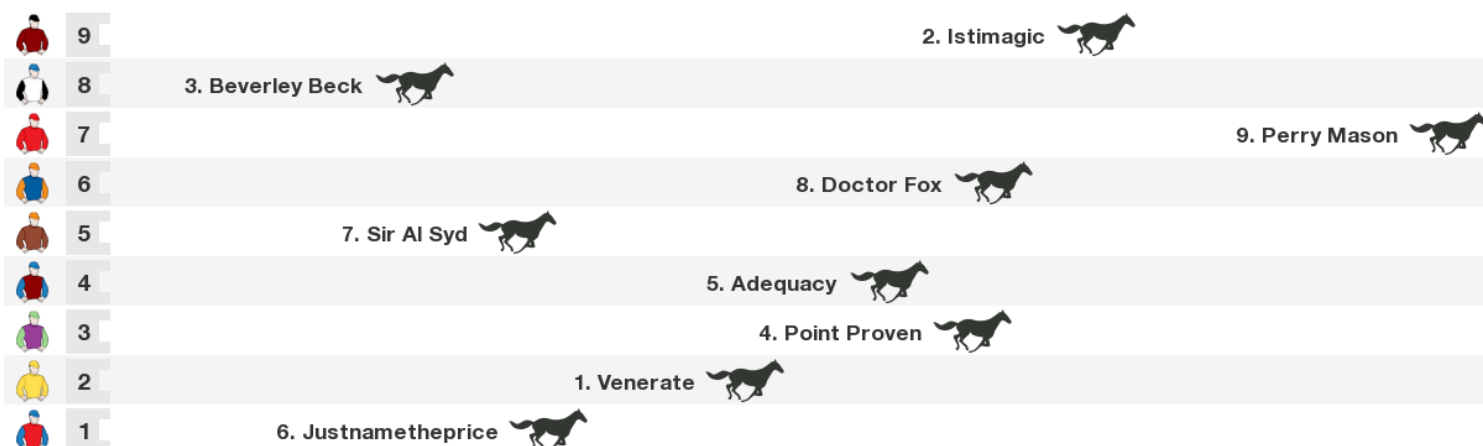

Race 5 Neil Treweek Mdn Stpl 3900m

NZ: 2:02 pm

Rail: True

For: Maiden Steeple. Eligible Riders Can Claim. Set Weight.

NSW/VIC/TAS: 12:02 pm

QLD: 12:02 pm

NT: 11:32 am

SA: 11:32 am

WA: 10:02 am

Horse	Jockey	Trainer	Last 10	Career	Prize	W%	P%	Bar	Wgt
1. Venerate (NZ)	Will Gordon	H E Wilson	1220s46264	42:2-7-3	$53,100	5%	29%	2	68
2. Istimagic (NZ)	Charlie Studd	Nadine E Kelly	x6s6284325	62:2-6-10	$40,975	3%	29%	9	68
3. Beverley Beck (NZ)	Hamish Mc Neill (a1.5)	A D Fuller	xx5s8x6445	44:2-5-0	$25,300	5%	16%	8	68
4. Point Proven (NZ)	Shaun Fannin	Kevin Myers	34s0507s91	46:4-1-5	$40,075	9%	22%	3	68
5. Adequacy (NZ)	Emily J Farr	John Wheeler	267sx69316	22:1-1-2	$12,300	5%	18%	4	68
6. Justnametheprice (NZ)	L Douglas (a3)	Kenneth Duncan	x37s00x60x	20:1-0-3	$10,525	5%	20%	1	68
7. Sir Al Syd (NZ)	Gary Walsh	P J Rodewald	xs5x6x70s6	48:0-3-3	$8,725	0%	13%	5	68
8. Doctor Fox (NZ)	S S Houston	Dean Cunningham	x5sx400090	14:1-0-1	$5,825	7%	14%	6	68
9. Perry Mason (NZ)	Aaron Kuru	Paul Nelson	x15sx0x432	43:5-7-2	$62,425	12%	33%	7	68

Speedmap: Predicted settling positions after start

Rail position: True

Race Direction →