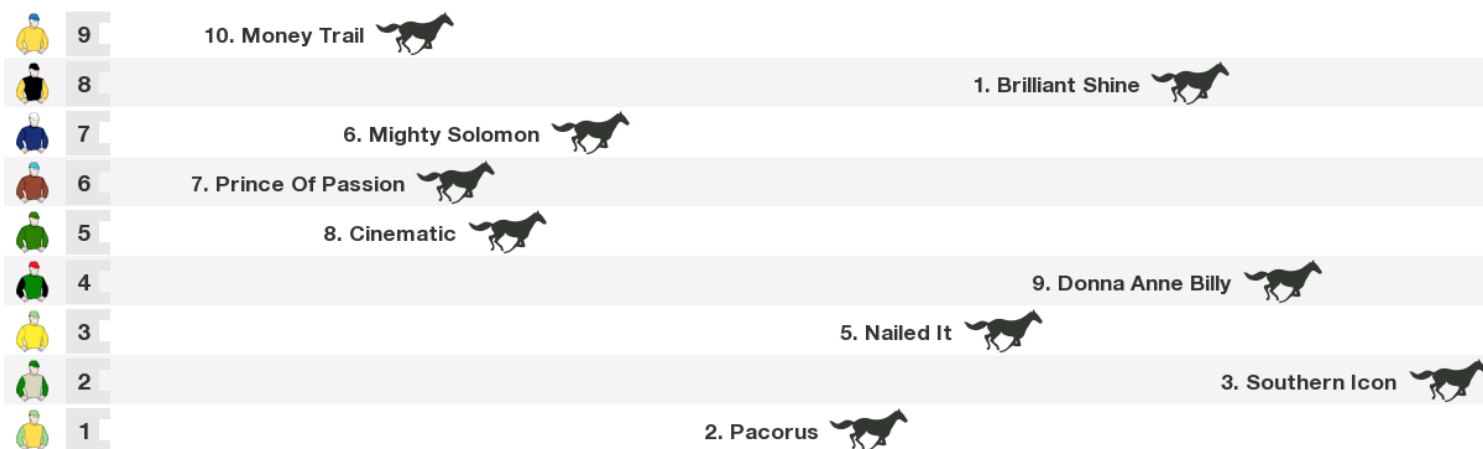

Race 4 Bcd Group Hcp 1400m

NZ: 1:28 pm

Rail: True

For: Open. Apprentices Can Claim. Handicap.

NSW/VIC/TAS: 11:28 am

QLD: 11:28 am

NT: 10:58 am

SA: 10:58 am

WA: 9:28 am

Horse	Jockey	Trainer	Last 10	Career	Prize	W%	P%	Bar	Wgt
1. Brilliant Shine (NZ)	Tayla Wenn (a3)	P & D Williams	x60436s721	38:8-4-5	$2,097,170	21%	45%	9	60
2. Pacorus (NZ)	Maija Vance	Chris Wood	3s0030s413	35:9-2-6	$228,525	26%	49%	1	58.5
3. Southern Icon	Mark Hills	A L Tait	14s0s941s4	31:8-1-2	$139,790	26%	35%	2	58.5
4. Speech Craft	Kate Cowan (a3)	Trina Riddell	95s60772s6	51:7-9-7	$199,790	14%	45%		SCRATCHED
5. Nailed It (NZ)	Matthew Cameron	M & A Baker & Forsman	x0s0115s06	44:9-6-3	$122,070	20%	41%	3	55
6. Mighty Solomon (NZ)	Samantha Collett	Lisa Latta	209s462602	37:7-7-3	$229,946	19%	46%	8	55
7. Prince Of Passion (NZ)	Michael Coleman	Jon Miller	x87s7067s9	32:5-4-3	$140,495	16%	38%	7	54
8. Cinematic	Kavish Chowdhooory (a4)	Richard Collett	x111s029xs	21:5-6-2	$94,735	24%	62%	5	54
9. Donna Anne Billy (NZ)	Trudy Thornton	Bill Pomare	x131577195	22:4-0-3	$48,800	18%	32%	4	54
10. Money Trail (NZ)	Sam Weatherley (a1)	Brendon Hawtin	x246346796	30:2-6-5	$57,190	7%	43%	10	54

Speedmap: Predicted settling positions after start

Rail position: True

Race Direction →