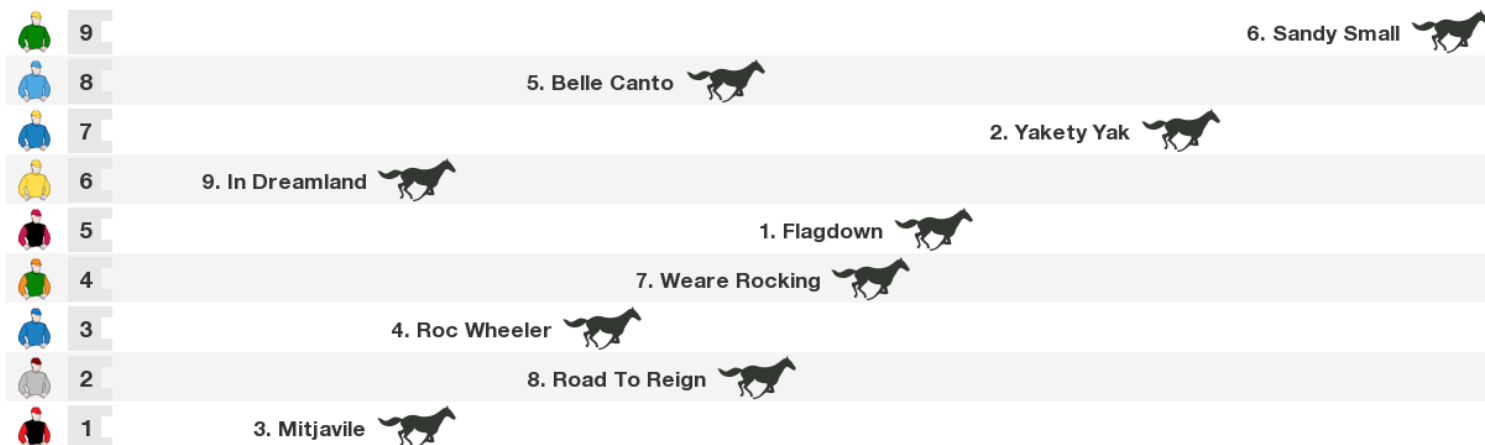

Speedmap: Predicted settling positions after start

Rail position: True

Race Direction →

1 FLAGDOWN

5 year old b gelding (male)
Sire Raise The Flag **Dam** Sea Maid
Owners R Fokerd & Mrs S Oomen
Colours Black & Crimson Quarters, Crimson Sleeves & Quartered Cap