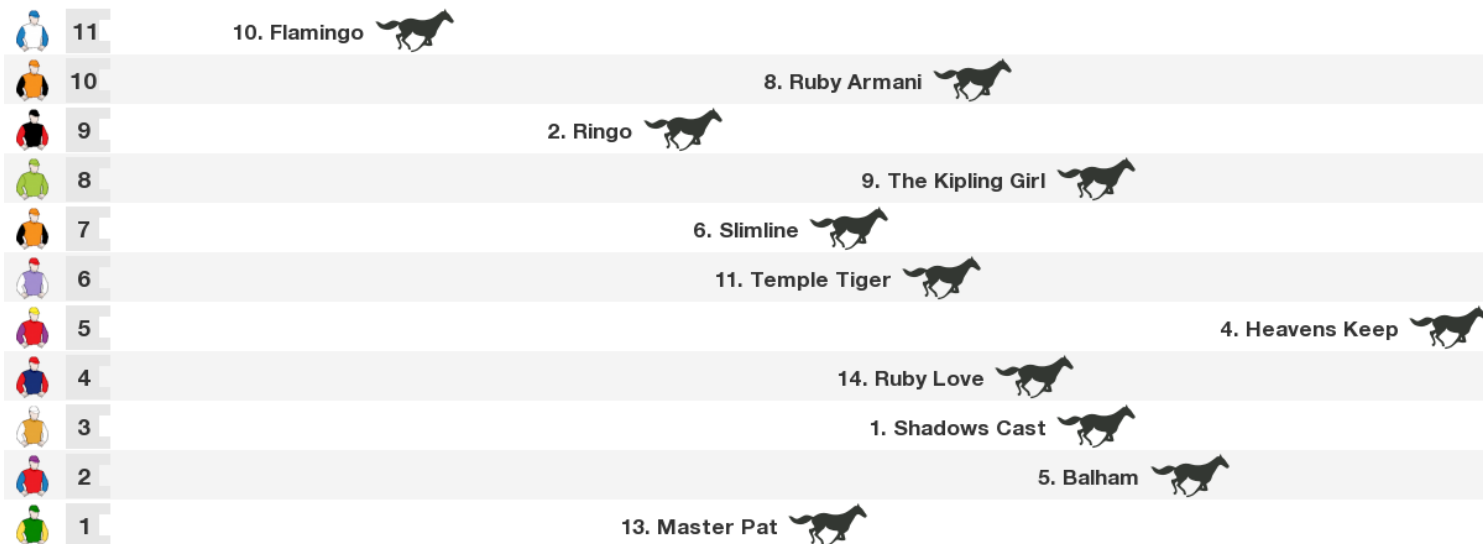

QLD: 2:14 pm

NT: 1:44 pm

SA: 1:44 pm

WA: 12:14 pm

Horse	Jockey	Trainer	Last 10	Career	Prize	W%	P%	Bar	Wgt
1. Shadows Cast (NZ)	Johnathan Parkes	M K Oulaghan	23661115s5	26:8-4-4	$233,727	31%	62%	3	60
2. Ringo (NZ)	Jonathan Riddell	Mike Breslin	x7s70370s4	41:8-6-4	$329,085	20%	44%	10	58.5
3. Go Nicholas (NZ)	Grant Cooksley	Shelley Hale	3126s8525s	23:5-6-4	$155,800	22%	65%	SCRATCHED	
4. Heavens Keep (NZ)	Shaun Mc Kay	Lucy Tanner	x297503612	49:8-8-3	$172,360	16%	39%	6	54
5. Balham (NZ)	Charlotte O'Beirne	D & E Haworth	xs0031858s	37:6-5-7	$144,997	16%	49%	2	53.5
6. Slimline (NZ)	Lisa Allpress	Gary Vile	x583472351	41:5-7-9	$158,030	12%	51%	8	53
7. Platinum Command (NZ)	Timothy Johnson	Lisa Latta	53s8407617	50:8-7-6	$214,942	16%	42%	SCRATCHED	
8. Ruby Armani (NZ)	Darryl Bradley	M & P Moroney & Gerard	125001178s	22:4-1-3	$58,100	18%	36%	11	53
9. The Kipling Girl	Chris Johnson	Scott Wenn	x48s710s43	22:3-4-2	$64,775	14%	41%	9	53
10. Flamingo (NZ)	Rosie Myers	D & E Haworth	x131473664	12:4-0-3	$71,560	33%	58%	12	53
11. Temple Tiger (NZ)	Sharif Rusof	G T Hennessy	x66s714633	32:6-3-6	$81,765	19%	47%	7	53
12. Handfull (NZ)	Dylan Turner	S L Brown	2823541222	19:2-7-2	$54,425	11%	58%	SCRATCHED	
13. Master Pat (NZ)	Robert Hannam	Eddie Carson	315s6161s4	9:3-0-0	$49,375	33%	33%	1	53
14. Ruby Love (NZ)	Masa Tanaka	Janelle Millar	x1422643s1	11:2-2-2	$41,285	18%	55%	4	53

Speedmap: Predicted settling positions after start

Rail position: Out 4m At The Home Turn, Remainder Out 5m

Race Direction →