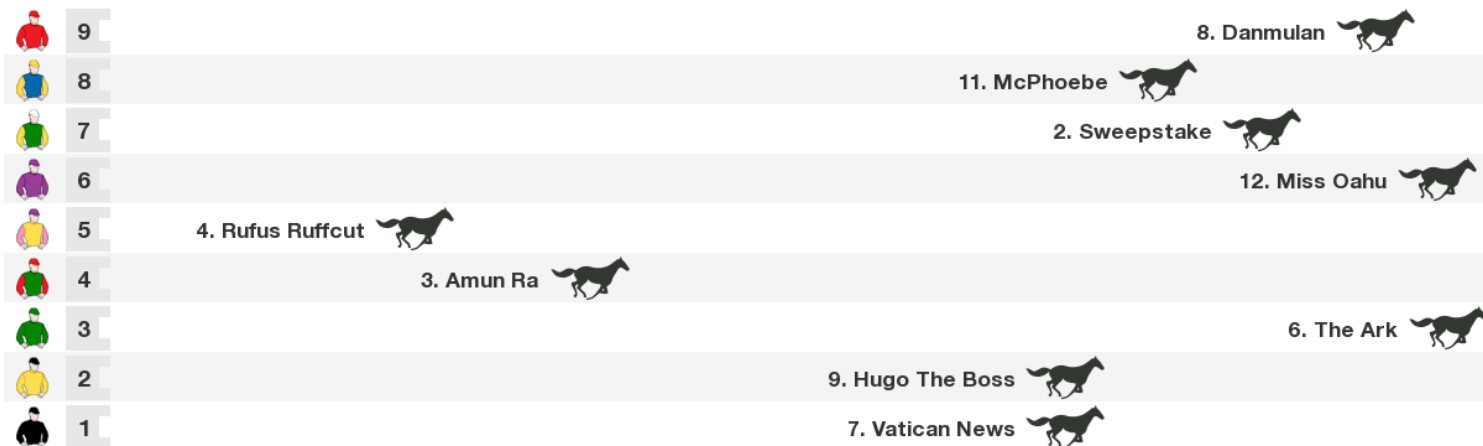

Race 4 Championship Qualifier (Bm75) 1200m

NZ: 2:17 pm

Rail: Out 3m

For: Benchmark 75. Apprentices Can Claim. Handicap.

NSW/VIC/TAS: 12:17 pm

QLD: 12:17 pm

NT: 11:47 am

SA: 11:47 am

WA: 10:17 am

Horse	Jockey	Trainer	Last 10	Career	Prize	W%	P%	Bar	Wgt
1. Leeds	Danielle Hirini	Mike Breslin	s752307s6s	31:5-4-4	$108,150	16%	42%	SCRATCHED	
2. Sweepstake (NZ)	Rosie Myers	Mike Breslin	1s023120s7	11:2-2-2	$64,500	18%	55%	7	57.5
3. Amun Ra (NZ)	Danielle Johnson	S L Cameron	xs47442674	48:4-7-4	$64,940	8%	31%	4	56.5
4. Rufus Ruffcut (NZ)	Johnathan Parkes	Sam Lennox	xs81162	5:2-1-0	$14,500	40%	60%	5	56
5. Solomon (NZ)		Kylie Fawcett	67712514s5	18:3-4-0	$41,665	17%	39%	SCRATCHED	
6. The Ark (NZ)	Chris Johnson	Sandy Cookson	x01s6s08s7	15:3-2-0	$21,800	20%	33%	3	56
7. Vatican News (NZ)	Tony Allan	John Kiernan	x7s6s512s6	11:2-1-1	$21,975	18%	36%	1	56
8. Danmulan (NZ)	Darryl Bradley	Howard Johnson	315s52432s	15:2-3-2	$33,150	13%	47%	12	55
9. Hugo The Boss	Cameron Lammas	John Bary	x326510498	16:3-1-1	$22,775	19%	31%	2	55
10. Aileen Grace (NZ)		Ross McCarroll	412s194s76	8:2-1-0	$20,480	25%	38%	SCRATCHED	
11. McPhoebe (NZ)	Samantha Collett	J & H Benner & Wynyard	2s0s57521s	12:3-1-0	$38,825	25%	33%	9	54
12. Miss Oahu (NZ)	Masa Tanaka	Lisa Latta	x1613239s0	13:2-1-2	$24,660	15%	38%	6	54

Speedmap: Predicted settling positions after start

Rail position: Out 3m

Race Direction →