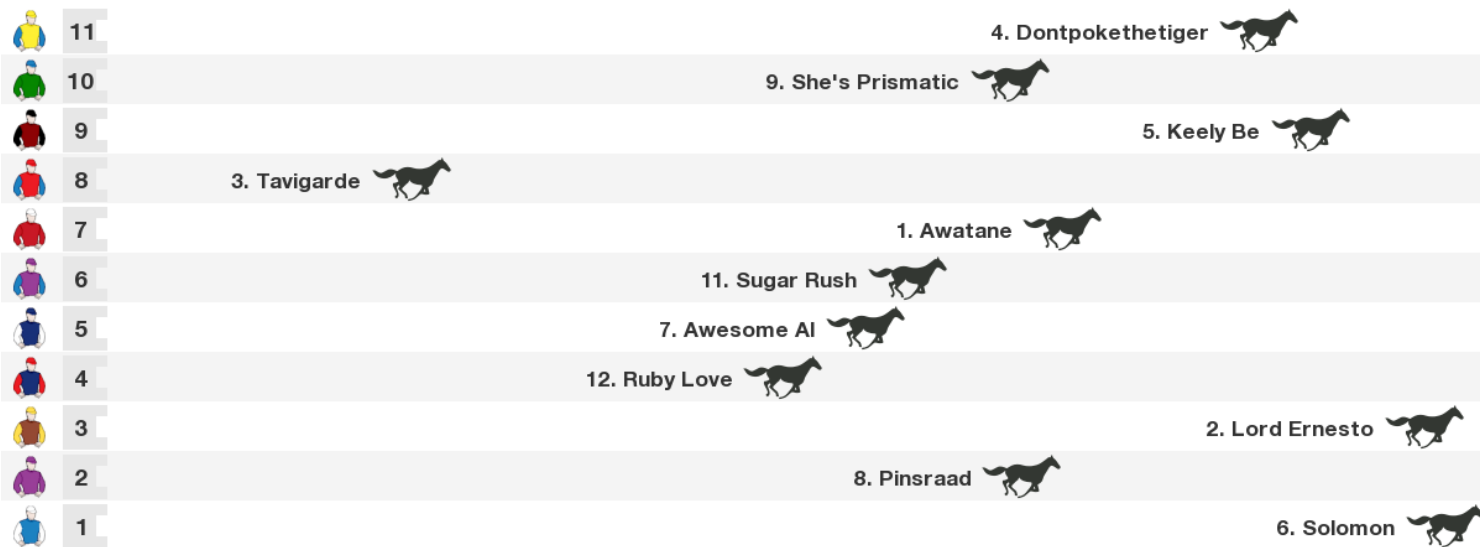

Speedmap: Predicted settling positions after start

Rail position: True

Race Direction →

1 AWATANE

5 year old br gelding (male)
Sire Per Incanto **Dam** Miss Sarah
Owners A R Macgregor
Colours Macgregor Tartan, White Sash & Quartered Cap