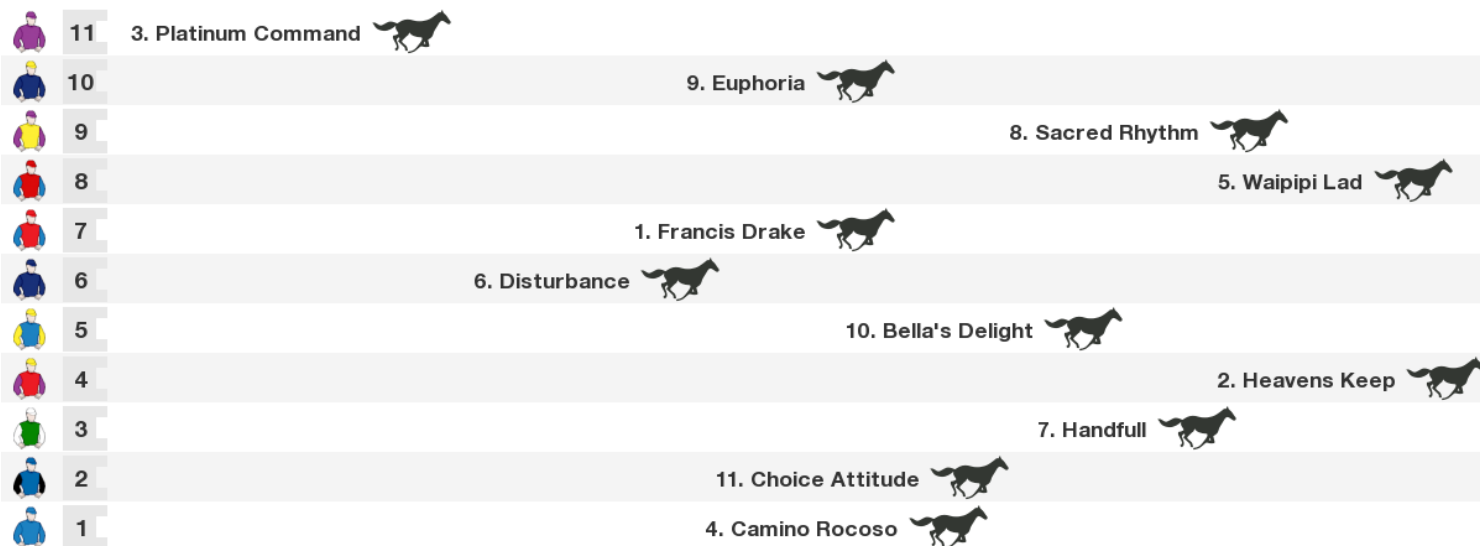

Speedmap: Predicted settling positions after start

Rail position: True

Race Direction →

1 FRANCIS DRAKE

6 year old b gelding (male)
Sire Tavistock **Dam** Biosphere
Owners G A Rogerson, J T Brown, A.C.T. Syndicate, E Thompson, B J Weal & G R Wilson
Colours Red, Royal Blue Sleeves, Emerald Green Armbands, Red Cap