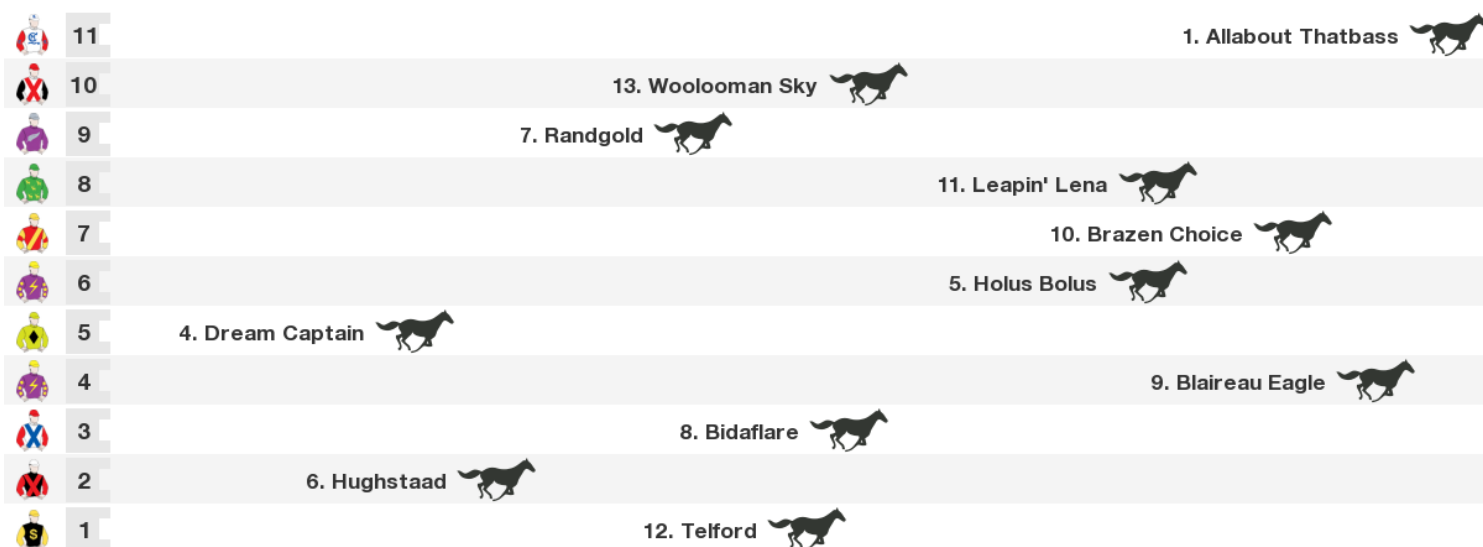

NSW/VIC/TAS: 1:57 pm
NT: 12:27 pm
SA: 1:27 pm
WA: 10:57 am

Horse	Jockey	Trainer	Last 10	Career	Prize	W%	P%	Bar	Wgt
1. Allabout Thatbass	Baylee Nothdurft (a1.5)	Michael Frappell	60	1:0-0-0	$0	0%	0%	13	59
2. Courting Joy	Rebecca Williams	Graham Banks	447s034232	12:0-2-2	$10,400	0%	33%	SCRATCHED	
3. Gilded Lion		Diane G Murphy	786	3:0-0-0	$0	0%	0%	SCRATCHED	
4. Dream Captain	Les Tilley	Michael Lakey	1266s8	4:0-1-0	$3,000	0%	25%	5	57.5
5. Holus Bolus	Cecily Eaton	Diane G Murphy	970005s94	7:0-0-0	$650	0%	0%	6	55.5
6. Hughstaad	Beau Appo	Phyllis Kalinowski	02058s6750	10:0-1-0	$2,800	0%	10%	2	55.5
7. Randgold	Kenji Yoshida	Mark Palmer	080s9	3:0-0-0	$300	0%	0%	9	55
8. Bidaflare	Nozi Tomizawa	Ben Currie	385s56	4:0-0-0	$0	0%	0%	3	54.5
9. Blaireau Eagle	Corey Bayliss (a1.5)	Ben Robinson	8090s7057x	12:0-0-0	$300	0%	0%	4	54
10. Brazen Choice	Ron Goltz	Lyn Baskett	208s074486	11:0-0-0	$3,600	0%	0%	7	54
11. Leapin' Lena	Alannah Badger	Ben Robinson	4007203407	12:0-1-1	$2,500	0%	17%	8	54
12. Telford	Billie-Rose Derbyshire	Leigh-Ann Derecourt	5909067367	14:0-0-2	$7,685	0%	14%	1	54
13. Woolooman Sky	Brooke Stower	Victor Newman	7740092847	29:0-2-2	$11,945	0%	14%	11	54

Speedmap: Predicted settling positions after start

Rail position: True Entire Course

Race Direction →