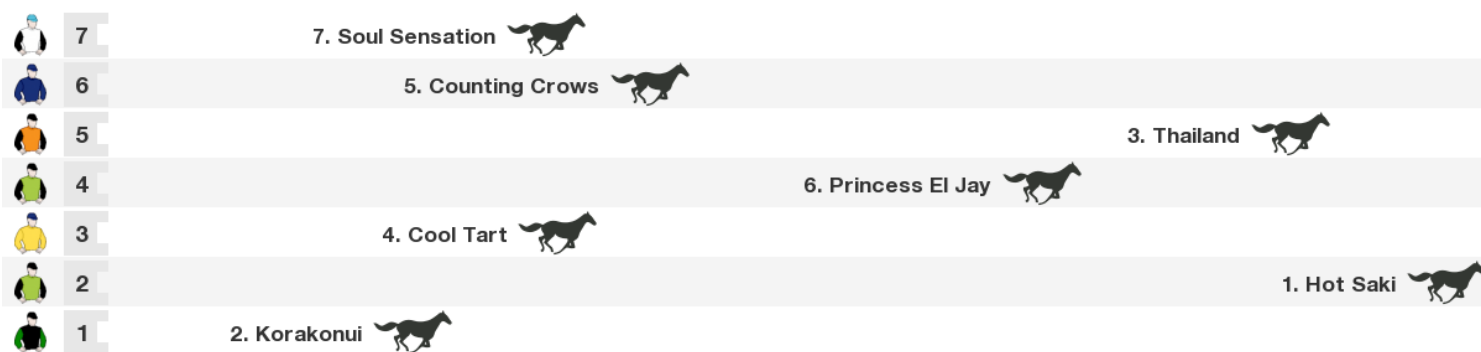

Race 2 Nzb Ins. Pearl Series (Bm65) 2100m

NZ: 1:07 pm

Rail: Out 4m

For: Benchmark 65. Apprentices Can Claim. Fillies & Mares. Handicap.

NSW/VIC/TAS: 11:07 am

QLD: 10:07 am

NT: 9:37 am

SA: 10:37 am

WA: 8:07 am

Horse	Jockey	Trainer	Last 10	Career	Prize	W%	P%	Bar	Wgt
1. Hot Saki (NZ)	Alysha Collett	Shaune Ritchie	313436s058	10:2-0-2	$15,575	20%	40%	2	59.5
2. Korakonui	Danielle Johnson	Ralph Manning	2431503s86	13:2-0-2	$20,500	15%	31%	1	59
3. Thailand (NZ)	Tegan Abel (a4)	Jim Collett	x2397425s8	19:1-4-2	$20,095	5%	37%	5	59
4. Cool Tart (NZ)	Samantha Collett	Roger James	x050s0s638	24:3-1-2	$29,326	13%	25%	3	58.5
5. Counting Crows (NZ)	Matthew Cameron	M & A Baker & Forsman	x0170	4:1-0-0	$6,450	25%	25%	6	58
6. Princess El Jay (NZ)	Jonathan Riddell	Shaune Ritchie	161678s096	10:1-1-0	$7,875	10%	20%	4	58
7. Soul Sensation	Shaun Mc Kay	Ralph Manning	x602056s10	9:1-1-1	$9,500	11%	33%	7	57.5

Speedmap: Predicted settling positions after start

Rail position: Out 4m

Race Direction →