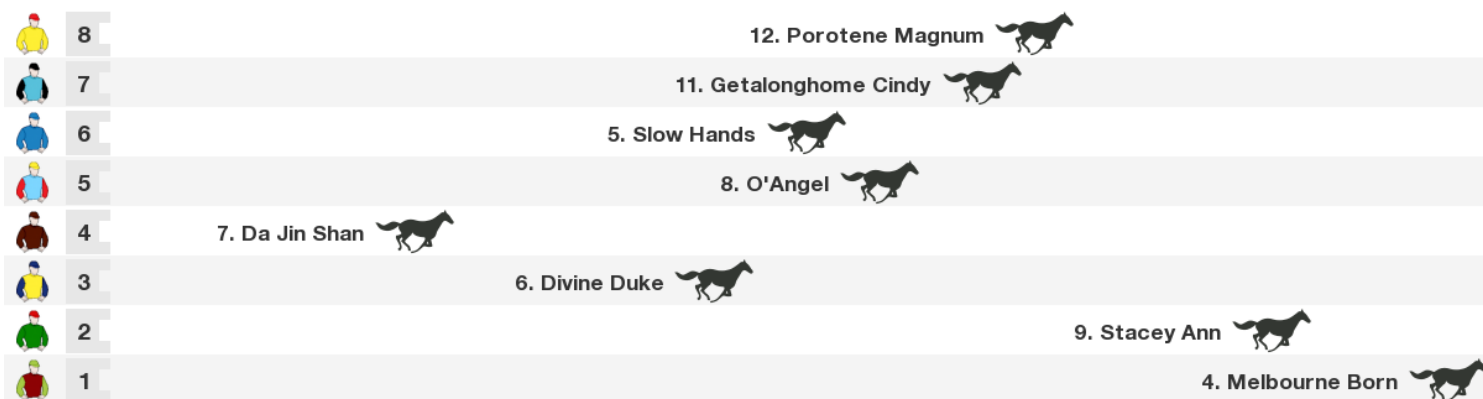

Speedmap: Predicted settling positions after start

Rail position: Out 3m

Race Direction →

4 MELBOURNE BORN

4 year old b/br gelding (male)
Sire Testa Rossa **Dam** Headsup
Owners P J & Mrs S J Westend
Colours Maroon, Lime Green Braces & Sleeves, Quartered Cap