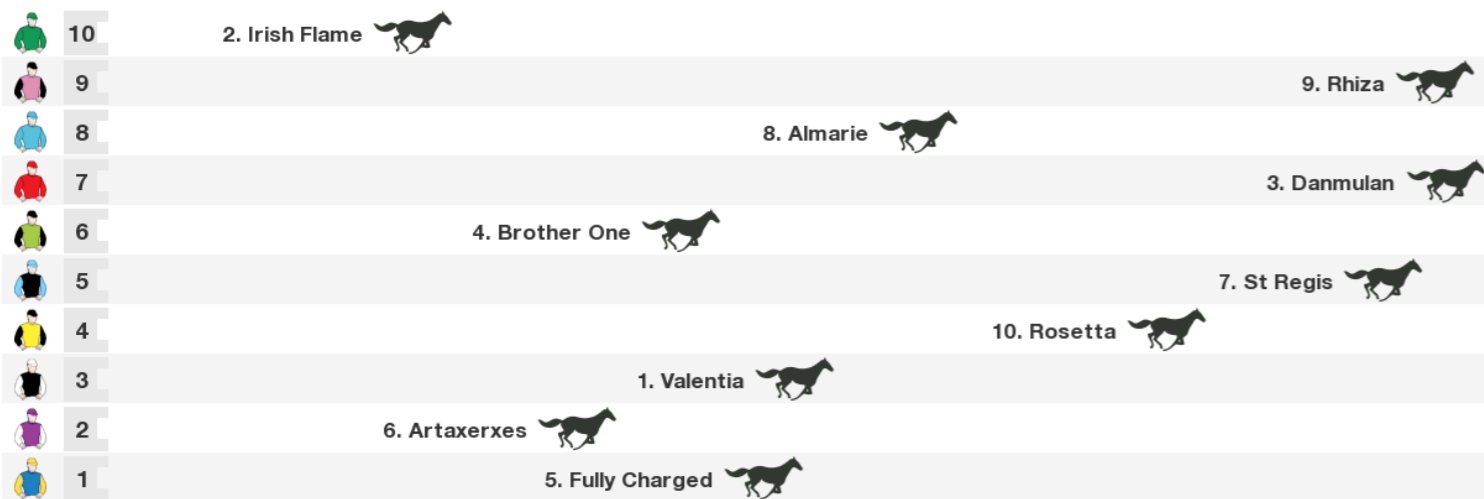

Race 3 New World Island Bay (Bm65) 1200m

NZ: 1:25 pm

Rail: Out 3m At Top Of Turn, Remainder True
For: Benchmark 65. Apprentices Can Claim. Handicap.

NSW/VIC/TAS: 11:25 am
QLD: 10:25 am
NT: 9:55 am
SA: 10:55 am
WA: 8:25 am

Horse	Jockey	Trainer	Last 10	Career	Prize	W%	P%	Bar	Wgt
1. Valentia (NZ)	Jordan Nason (a2)	Allan Sharrock	2s12246s08	10:1-2-3	$12,850	10%	60%	4	59
2. Irish Flame (NZ)	Dylan Turner	John Wheeler	1s7873s071	8:1-0-1	$57,100	13%	25%	11	58
3. Danmulan (NZ)	Darryl Bradley	Howard Johnson	xs52432s94	13:1-3-2	$18,525	8%	46%	8	57.5
4. Brother One (NZ)	Casey-Mae Waddell (a4)	Karen Buttimore	3388668004	40:3-2-2	$29,975	8%	18%	7	57.5
5. Fully Charged (NZ)	Alyssa Schwerin (a2)	R A Yuill	x24s0317s0	10:2-1-1	$15,525	20%	40%	1	57
6. Artaxerxes (NZ)	Holly Andrew (a1)	Grant Nicholson	xs0s80123	6:1-1-1	$9,250	17%	50%	3	57
7. St Regis (NZ)	Mark Hills	Team Rogerson	x645724902	35:1-5-6	$23,150	3%	34%	6	57
8. Almarie (NZ)	Tony Allan	Clinton Isdale	x42805s124	29:1-3-2	$20,575	3%	21%	9	56.5
9. Rhiza (NZ)	Alex Shin (a4)	Sandy M Dravitzki	xs07212s53	7:1-2-1	$14,050	14%	57%	10	56.5
10. Rosetta (NZ)	Sarah Macnab (a2)	Roydon Bergerson	x5s0941845	12:2-1-0	$14,140	17%	25%	5	56.5
11. Porotene Magnum (NZ)	Timothy Johnson	Paul Pascoe	856s900677	24:1-2-0	$11,575	4%	13%		SCRATCHED
12. Myladyachiever (NZ)		Team Rogerson	057577s468	14:1-0-0	$8,900	7%	7%		SCRATCHED

Speedmap: Predicted settling positions after start

Rail position: Out 3m At Top Of Turn, Remainder True

Race Direction →

5 SOLESEIFEI

5 year old b mare (female)
Sire Shocking Dam Evaline
Owners L Ridge & Ms M Slagter
Colours Royal Blue, White Crossed Sashes, Red Arm Band, White Cap

Trainer Jaimee-Lee Lupton
Jockey Timothy Johnson 54.0kg
Win Range 1650m - 2400m

Barrier 11
Prizemoney $43,240
W&P% 20-40

Career 15:3-2-1 **12 Mths** 11:2-2-0 **1st Up** 2:0-0-0 **2nd Up** 2:0-0-1
Firm 0:0-0-0 **Good** 1:1-0-0 **Soft** 12:2-2-1 **Heavy** 2:0-0-0
Jockey 2:1-0-1 **Dist** 1:0-0-0 **Track** 4:0-1-0 **Trk/Dst** 1:0-0-0

Race Details		Track	Jockey	Wgt	Br.	Winner
1 of 12	TREN Sat 27Jan18 2400m		T Johnson	54.0	11	$9.5 Soleseifei 54.0kg L
2 of 7	TREN Sat 9Dec17 3200m BM85	Soft	J Parkes	54.5	6	2.90 High Spirits 54.0kg 3.30L 3:30.01
1 of 8	OTAK Fri 1Dec17 2300m BM65	Good	J Parkes	57.5	8	6.40 Soleseifei 57.5kg 0.30L 2:22.5
5 of 13	TREN Sat 28Oct17 2200m BM65	Soft	J Parkes	57.5	8	0 Lovetokeephim 59.5kg 4.80L 2:19.9
7 of 15	HAWE Sat 14Oct17 2100m BM65	Soft	J Parkes	58.0	5	0 Trisha Lea 55.0kg 4.30L 2:20.36

6 LEADING ROLE

4 year old b gelding (male)
Sire Darci Brahma Dam Screen Siren
Owners J Aldrich, D Drummond, D M Gilshnan, J King, A C & J D Macdonald, A R Osborne, G R Vile & A J Vincent
Colours Gold, Cerise Spots, Purple Armbands & Cap

Trainer Gary Vile
Jockey Darryl Bradley 54.0kg
Win Range 1100m - 1400m

Barrier 9
Prizemoney $120,500
W&P% 9-35

Career 23:2-2-4 **12 Mths** 15:0-2-3 **1st Up** 4:0-1-0 **2nd Up** 4:1-0-1
Firm 0:0-0-0 **Good** 8:0-1-0 **Soft** 14:2-1-4 **Heavy** 1:0-0-0
Jockey 1:0-0-0 **Dist** 1:0-0-0 **Track** 4:2-0-1 **Trk/Dst** 0:0-0-0

Race Details		Track	Jockey	Wgt	Br.	Winner
UPL of 12	TREN Sat 27Jan18 2400m		D Bradley	54.0	9	Soleseifei 54.0kg L
3 of 5	AWAP Sun 7Jan18 2100m Open	Soft	C Lammas	53.0	5	22.10 Seraphim 53.0kg 1.00L 2:09.63
9 of 12	AWAP Sat 23Dec17 2100m Open	Good	C Lammas	53.0	10	13.00 Clarify 54.0kg 4.70L 2:07.67
2 of 14	AWAP Sat 16Dec17 2100m BM65	Good	T Johnson	57.0	8	4.60 Duplicity 58.5kg 0.20L 2:12.23
4 of 16	RICC Sat 18Nov17 2000m BM65	Good	L Innes	59.0	2	5.00 Pendleton 56.5kg 2.80L 2:03.82

7 HANK MOODY

6 year old br gelding (male)
Sire Savabeel Dam Cantante
Owners P G Humphries, C R Sheridan, Rj Bergerson, C Rutten, I Harris & Miss L E Jameson
Colours Orange & Black Chequers, orange Sleeves, black Arm Bands & Cap

Trainer Roydon Bergerson
Jockey Alex Shin 54.0kg
Win Range 1600m - 2100m

Barrier 1
Prizemoney $56,162
W&P% 11-40

Career 35:4-5-5 **12 Mths** 15:1-2-2 **1st Up** 5:1-0-0 **2nd Up** 5:0-1-1
Firm 0:0-0-0 **Good** 16:2-3-2 **Soft** 16:2-2-3 **Heavy** 3:0-0-0
Jockey 6:1-1-1 **Dist** 0:0-0-0 **Track** 4:0-0-0 **Trk/Dst** 0:0-0-0