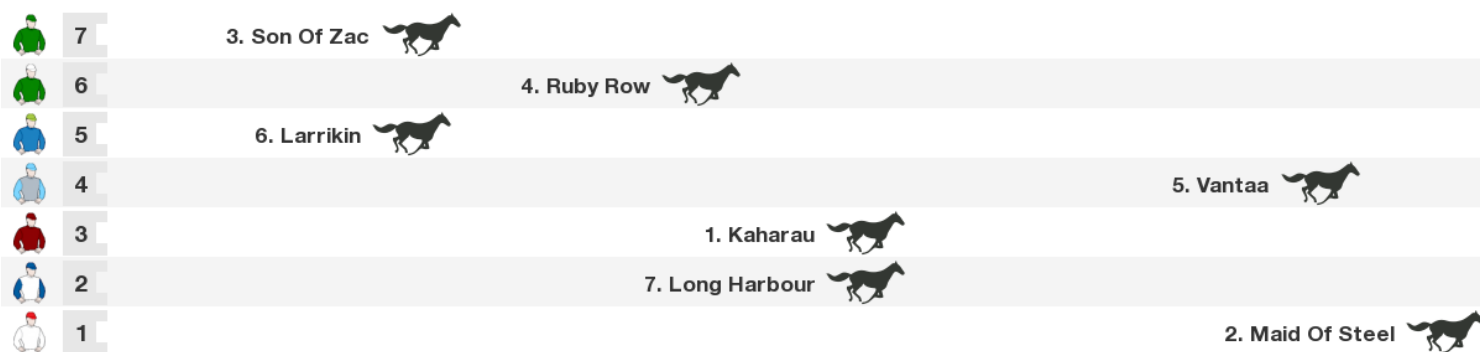

Race 7 Dunedin Gold Cup Trial 2000m

NZ: 3:28 pm

Rail: True

For: Open. Apprentices Cannot Claim. Handicap.

NSW/VIC/TAS: 1:28 pm
QLD: 12:28 pm
NT: 11:58 am
SA: 12:58 pm
WA: 10:28 am

Horse	Jockey	Trainer	Last 10	Career	Prize	W%	P%	Bar	Wgt
1. Kaharau	Lee Callaway	K, L & K Rae & Williams	3223166160	44:9-7-8	$220,505	20%	55%	3	60
2. Maid Of Steel (NZ)	Courtney Barnes	Andrew J Carston	x63067s041	31:7-5-3	$132,140	23%	48%	1	55.5
3. Son Of Zac (NZ)	Samantha Wynne	K & P Hughes	x4522617s4	15:3-3-1	$56,790	20%	47%	7	54
4. Ruby Row (NZ)	Tanya Jonker	Emily Wilson	x144206s42	22:4-4-0	$55,175	18%	36%	6	54
5. Vantaa (NZ)	Jillian Morris	T & L Prendergast	252343s097	29:2-4-5	$42,925	7%	38%	4	54
6. Larrikin (NZ)	Kylie Williams	R L Mauger	x10216s23	7:2-2-1	$17,500	29%	71%	5	54
7. Long Harbour (NZ)	Gosen A Jogoo	Steven Woodsford	13104s7473	30:4-6-6	$49,575	13%	53%	2	54

Speedmap: Predicted settling positions after start

Rail position: True

Race Direction →