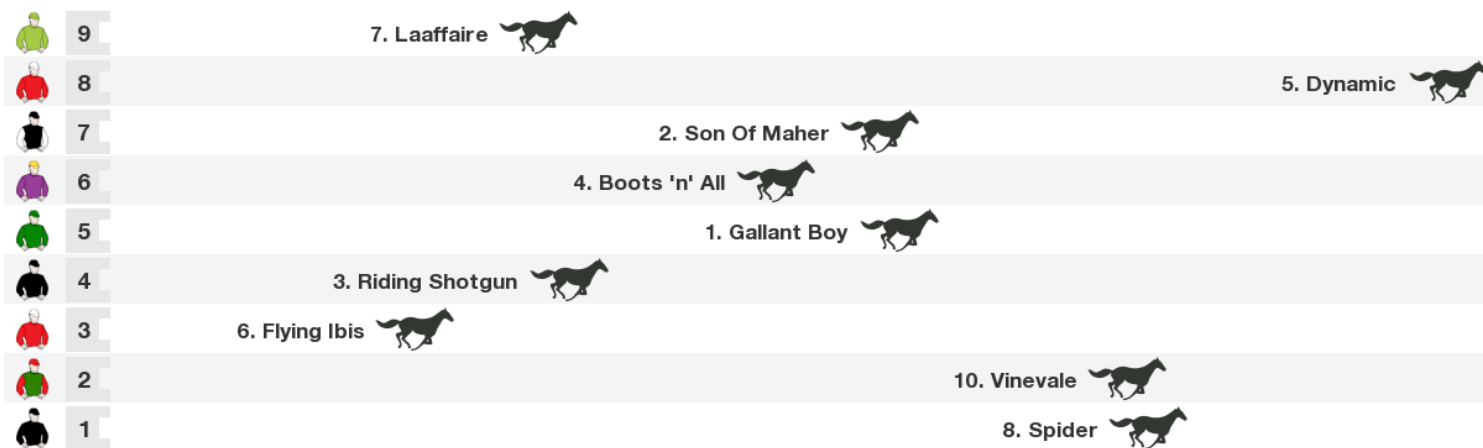

Race 8 Speight's Timaru Stakes 1400m

NZ: 3:58 pm

Rail: True

For: Open. Apprentices Cannot Claim. Handicap.

NSW/VIC/TAS: 1:58 pm

QLD: 12:58 pm

NT: 12:28 pm

SA: 1:28 pm

WA: 10:58 am

Horse	Jockey	Trainer	Last 10	Career	Prize	W%	P%	Bar	Wgt
1. Gallant Boy (NZ)	Corey Campbell	B & S Anderton	3213s81252	45:8-10-8	$167,761	18%	58%	7	60
2. Son Of Maher	Samantha Wynne	M & M Pitman	257115s673	25:6-5-2	$258,422	24%	52%	9	58.5
3. Riding Shotgun (NZ)	Jason Laking	Terri Rae	x115s6s232	41:6-9-8	$340,300	15%	56%	6	56.5
4. Boots 'n' All (NZ)	Jacob Lowry	Lance Robinson	1223505s41	27:5-8-2	$89,844	19%	56%	8	56
5. Dynamic (NZ)	Krish Gundowry	M & M Pitman	x325364545	46:8-10-7	$148,990	17%	54%	10	55.5
6. Flying Ibis	Amanda Morgan	M & M Pitman	x89391s065	44:7-4-2	$236,889	16%	30%	4	54.5
7. Laaffaire (NZ)	Kylie Williams	Neill Ridley	x7342114s4	42:6-10-5	$128,070	14%	50%	11	53
8. Spider (NZ)	Gosen A Jogoo	Peter Rudkin	x815372021	23:5-4-4	$88,350	22%	57%	2	53
9. Disturbance (NZ)	Doni Prastiyou	S & A Kennedy & Furlong	1554433s17	21:4-5-3	$68,315	19%	57%	SCRATCHED	
10. Vinevale	Courtney Barnes	S & J Autridge & Richards	x4343s2334	19:3-2-5	$51,665	16%	53%	3	53
11. Sweet Chastity (NZ)	Jillian Morris	P & K Harris & Moore	x1125044s6	11:2-1-0	$16,500	18%	27%	SCRATCHED	

Speedmap: Predicted settling positions after start

Rail position: True

Race Direction →