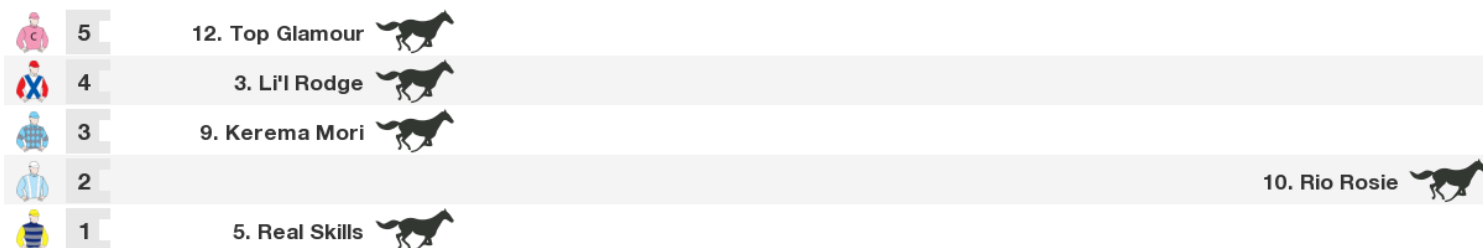

NT: 1:23 pm

Straight: 300m.

SA: 2:23 pm

Circumference: 1746m.

WA: 11:53 am

For: Three-Years-Old. Maiden Set Weights or WFA flat. Maiden. No sex restriction. Set Weights.

Gear Changes: 2. Conspicuous Blinkers first time, lugging bit off first time, tongue tie first time, 5. Real Skills

Blinkers first time, cross-over nose band first time, tongue tie first time, 9. Kerema Mori Ear muffs first time, ear plugs first time, 10. Rio Rosie Pacifiers off first time, 12. Top Glamour Blinkers off first time

Horse	Jockey	Trainer	Last 10	Career	Prize	W%	P%	Bar	Wgt
1. By the Law	Ruby Ride (a3)	Jim Hanna	473	3:0-0-1	$2,000	0%	33%	SCRATCHED	
2. Conspicuous		Barry Lockwood	s75	2:0-0-0	$535	0%	0%	SCRATCHED	
3. Li'l Rodge	Matthew McGillivray	Ben Currie	2	0:0-0-0	$0	0%	0%	9	57
4. Mr Storm (NZ)	Michael Cahill	Bevan Laming	7	1:0-0-0	$0	0%	0%	SCRATCHED	
5. Real Skills	Ron Stewart	Robert Heathcote	4	0:0-0-0	$0	0%	0%	1	57
6. Al Sabella	Scott Galloway	Rochelle Smith	4s0	2:0-0-0	$700	0%	0%	SCRATCHED	
7. Dream Danza		Chris Munce	s535	3:0-0-1	$3,500	0%	33%	SCRATCHED	
8. Gothic Romance		Chris Jordan		0:0-0-0	$0	0%	0%	SCRATCHED	
9. Kerema Mori	Tiffani Brooker (a1.5)	Louise White	5	0:0-0-0	$0	0%	0%	4	55
10. Rio Rosie	James Orman	Graeme Green	1s248s8	4:0-1-0	$10,050	0%	25%	3	55
11. Starzarina	Zoe White (a3)	Tony Gollan	s09	2:0-0-0	$0	0%	0%	SCRATCHED	
12. Top Glamour	Andrew Spinks	Kim Anderson	3s65	2:0-0-0	$0	0%	0%	10	55

Speedmap: Predicted settling positions after start

Rail position: +8m 500m - 300m, Cutaway Applies, +7m Remainder

Race Direction →