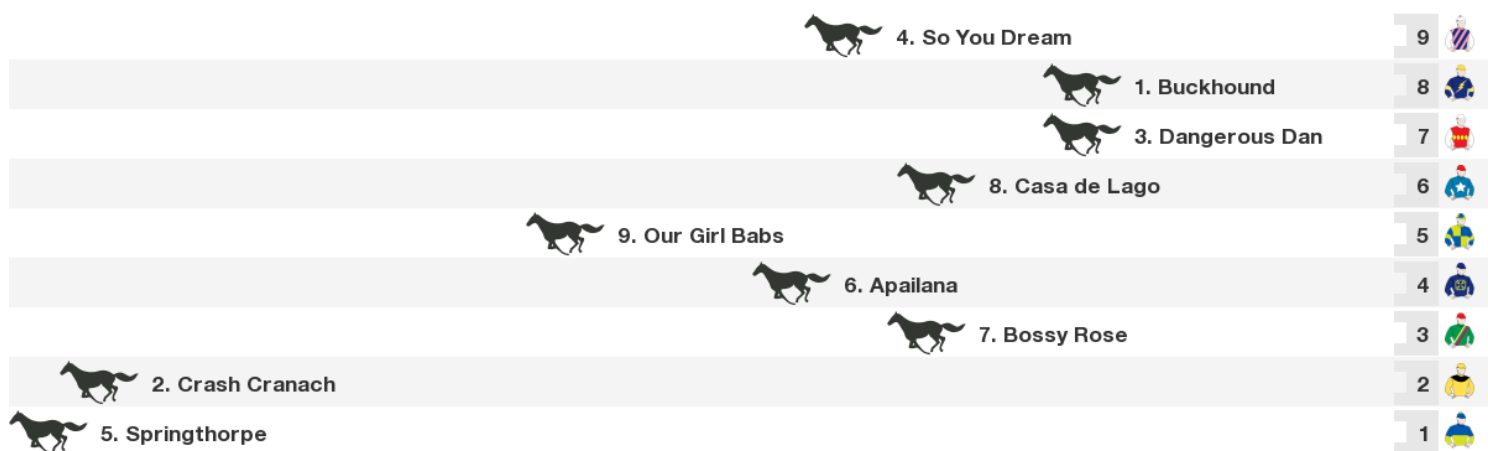

Race 3 Welch Quality Builders 3YO Maiden Plate 1400m

VIC: 12:45 pm

Prize $22,000. 1st $12,100. 2nd $3,740. 3rd $1,760. 4th $990. 5th $660. 6th $550. 7th $550. 8th $550. 9th $550. 10th $550.

Rail: True Entire Circuit

Straight: 353m.

Circumference: 1811m.

For: Three-Years-Old. Maiden Set Weights or WFA flat. Maiden. No sex restriction. Set Weights.

Gear Changes: 2. Crash Cranach Norton bit first time, 4. So You Dream Blinkers first time

NSW/TAS: 12:45 pm
QLD: 11:45 am
NT: 11:15 am
SA: 12:15 pm
WA: 9:45 am

Horse	Jockey	Trainer	Last 10	Career	Prize	W%	P%	Bar	Wgt
1. Buckhound	Joshua Bryan (a2)	Danny O'Brien	2	0:0-0-0	$0	0%	0%	8	58
2. Crash Cranach	Damien Thornton	Rod Symons	9s5	1:0-0-0	$3,000	0%	0%	2	58
3. Dangerous Dan	Jarrold Fry	Brian Gentle	79	1:0-0-0	$550	0%	0%	7	58
4. So You Dream	Jye McNeil	Robbie Griffiths	464	2:0-0-0	$1,615	0%	0%	9	58
5. Springthorpe	Jack Hill	Mick Price	53538s6	5:0-0-2	$6,430	0%	40%	1	58
6. Apailana	Jake Duffy	Adrian Corboy	84	1:0-0-0	$990	0%	0%	4	56
7. Bossy Rose	Lachlan King (a1.5)	Darren Weir	35	1:0-0-0	$660	0%	0%	3	56
8. Casa de Lago	Tahlia Hope (a1.5)	Patrick Payne	13s42250s8	7:0-2-1	$16,580	0%	43%	6	56
9. Our Girl Babs	Thomas Stockdale (a2)	Shea Eden	66	1:0-0-0	$550	0%	0%	5	56

Speedmap: Predicted settling positions after start

Rail position: True Entire Circuit

Race Direction ←