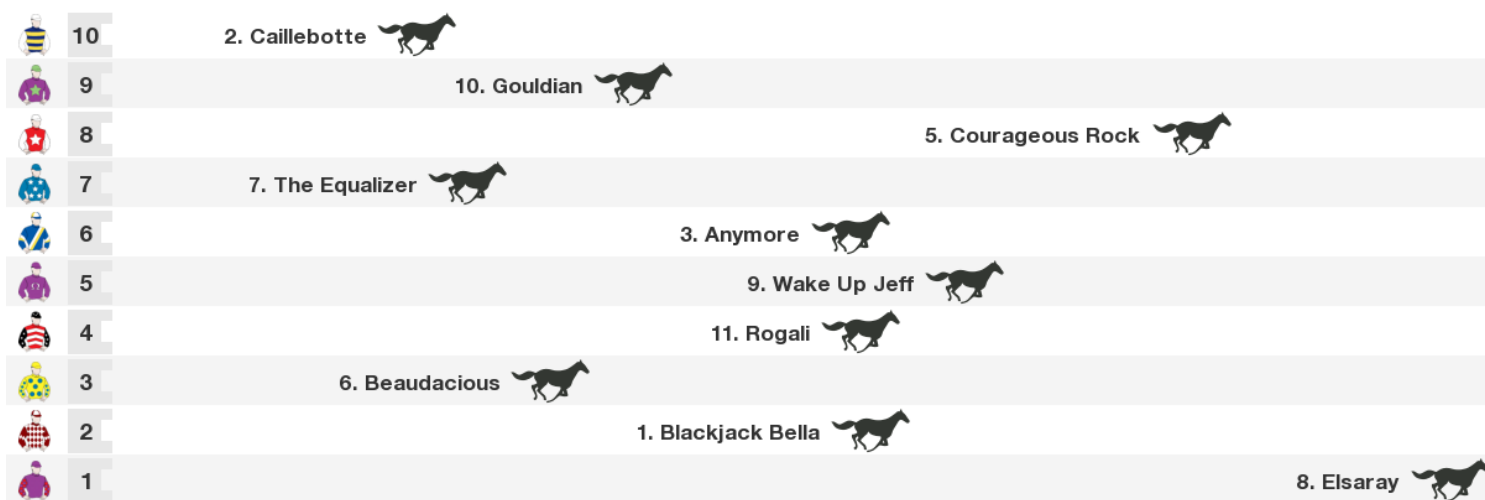

QLD: 5:57 pm

Prize $20,000. 1st $12,800. 2nd $4,000. 3rd $2,000. 4th $800. 5th $400.

NSW/VIC/TAS: 6:57 pm

Rail: True Entire Course

NT: 5:27 pm

Straight: 300m.

SA: 6:27 pm

Circumference: 1746m.

WA: 3:57 pm

For: No age restriction. Rating Based. BenchMark 75. No sex restriction. Handicap.

Gear Changes: 7. The Equalizer Visors first time

Horse	Jockey	Trainer	Last 10	Career	Prize	W%	P%	Bar	Wgt
1. Blackjack Bella	Stephanie Lacy (a3)	David Vandyke	677s212232	26:6-6-2	$173,790	23%	54%	2	59.5
2. Caillebotte (IRE)	Adam Sewell (a2)	Matthew Dunn	98s3819497	31:5-3-3	$145,410	16%	35%	11	59.5
3. Anymore	Ruby Ride (a3)	John Dann	282s801644	40:6-4-2	$187,000	15%	30%	6	58
4. Red Scarlet	Luke Dittman	Helen Page	54s094s451	16:4-1-1	$71,050	25%	38%		SCRATCHED
5. Courageous Rock (USA)	Matthew McGillivray	Gary Duncan	14s9083236	30:3-6-3	$86,432	10%	40%	9	55
6. Beudacious	Bridget Grylls	Kelly Schweida	814084s962	15:3-3-0	$108,500	20%	40%	3	54.5
7. The Equalizer	Robbie Fradd	Marcus Wilson	428931s453	32:5-3-4	$97,100	16%	38%	8	54.5
8. Elsaray	Emma Ljung (a2)	Tony Sears	3110s02133	11:3-1-3	$44,545	27%	64%	1	54
9. Wake Up Jeff	Jim Byrne	Michael Nolan	01614s3812	11:3-1-2	$44,750	27%	55%	5	54
10. Gouldian	Michael Cahill	Kelvin Hickmott	7201470954	38:3-5-3	$155,940	8%	29%	10	54
11. Rogali	Anthony Allen	Danny Bougoure	549s062072	47:5-4-5	$93,910	11%	30%	4	54

Speedmap: Predicted settling positions after start

Rail position: True Entire Course

Race Direction →