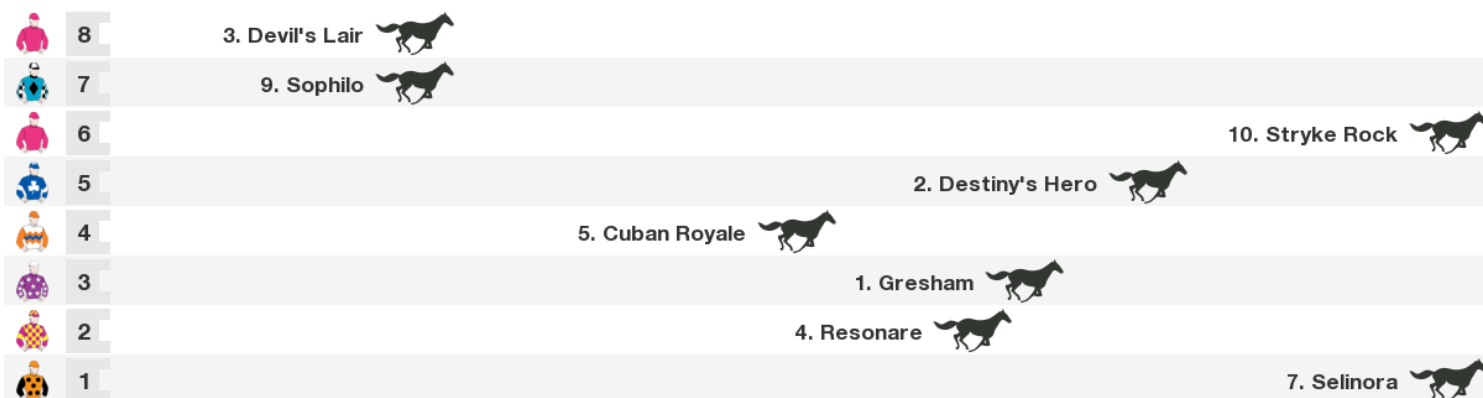

Race 7 TOWRADGI PARK MAIDEN HANDICAP 1500m

NSW: 4:45 pm

Prize $29,400. 1st $16,630. 2nd $5,790. 3rd $2,920. 4th $1,380. 5th $680. 6th $400. 7th $400. 8th $400. 9th $400. 10th $400.

Rail: +7M ENTIRE

Straight: 460m.

Circumference: 2200m.

For: No age restriction. General Handicap. Maiden. No sex restriction. Handicap.

Gear Changes: 8. Semper Fidelis Lugging bit first time, 9. Sophilo Cross-over nose band first time, lugging bit first time, 10. Stryke Rock Blinkers first time

VIC/TAS: 4:45 pm

QLD: 3:45 pm

NT: 3:15 pm

SA: 4:15 pm

WA: 1:45 pm

Horse	Jockey	Trainer	Last 10	Career	Prize	W%	P%	Bar	Wgt
1. Gresham	Brenton Avdulla	Chris Waller	22232s7	5:0-3-1	$33,150	0%	80%	4	59
2. Destiny's Hero	Kathy O'Hara	Jason Coyle	147	2:0-0-0	$2,370	0%	0%	6	56.5
3. Devil's Lair	Blake Shinn	Chris Waller	48	1:0-0-0	$400	0%	0%	10	56
4. Resonare	Mitchell Bell	Gary Portelli	635	2:0-0-1	$3,600	0%	50%	2	56
5. Cuban Royale	Jason Collett	Robert & Luke Price	395s60	4:0-0-0	$1,330	0%	0%	5	55
6. Finucane Missile		Robert Pearse	50s0	2:0-0-0	$900	0%	0%		SCRATCHED
7. Selinora	Winona Costin	Bill Prain	793657s442	11:0-1-1	$14,220	0%	18%	1	55
8. Semper Fidelis	Glyn Schofield	Chris Waller		0:0-0-0	$0	0%	0%		SCRATCHED
9. Sophilo	Tim Clark	Chris Waller	8	0:0-0-0	$0	0%	0%	8	55
10. Stryke Rock	Ryoya Kozaki	Chris Waller	554s7	3:0-0-0	$2,460	0%	0%	7	55

Speedmap: Predicted settling positions after start

Rail position: +7M ENTIRE

Race Direction →