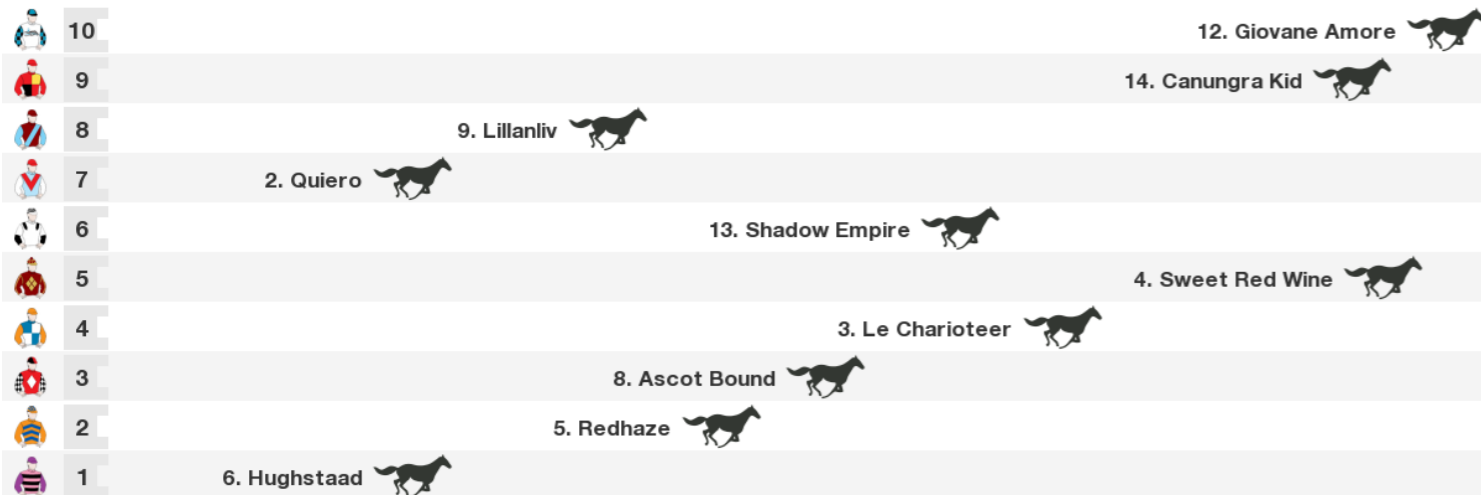

NSW/VIC/TAS: 5:19 pm
NT: 4:49 pm
SA: 4:49 pm
WA: 3:19 pm

Horse	Jockey	Trainer	Last 10	Career	Prize	W%	P%	Bar	Wgt
1. Velleity	Sally Sweeney (a2)	Tim Gillespie	8s23	3:0-1-1	$6,350	0%	67%	SCRATCHED	
2. Quiero	Jackson Morris	Tony Sears	2	0:0-0-0	$0	0%	0%	9	58.5
3. Le Charioteer	Kenji Yoshida	Lex Fraser	09684	4:0-0-0	$400	0%	0%	4	57
4. Sweet Red Wine (NZ)	Beau Appo	Desleigh Forster	40s4304s24	10:0-1-1	$8,400	0%	20%	5	57
5. Redhaze	Nicholas Keal (a3)	Kevin Kemp	103242s642	13:0-4-1	$21,100	0%	38%	2	56.5
6. Hughstaad	Todd Banks	Lex Fraser	75007	4:0-0-0	$0	0%	0%	1	56
7. Mumford		Liam Birchley	44s062	5:0-1-0	$4,150	0%	20%	SCRATCHED	
8. Ascot Bound	Noriyuki Nishio	Kristen Wenck	535s8085	6:0-0-1	$700	0%	17%	3	55
9. Lillanliv	Rebecca Goldsbury (a1.5)	Jim Hanna	90s0	2:0-0-0	$0	0%	0%	12	55
10. Alsidereus		Tony Webb	0s67	3:0-0-0	$0	0%	0%	SCRATCHED	
11. Casual Dude		Rodney Hay	85506s8960	9:0-0-0	$0	0%	0%	SCRATCHED	
12. Giovane Amore	Josh Oliver	Ben Currie	85s083366	7:0-0-2	$5,600	0%	29%	14	54
13. Shadow Empire	Michael Schrapel (a2)	Gerard Betros	5673840s75	16:0-0-1	$3,560	0%	6%	6	54
14. Canungra Kid	Gary Geran	Phyllis Kalinowski	3038s52888	9:0-1-1	$4,000	0%	22%	13	55

Speedmap: Predicted settling positions after start

Rail position: True Entire Course.

Race Direction →

1 LEPRECHAUN LAD

7 year old bay gelding (male)
Sire Tycoon Ruler Dam Diamonesque
Breeder Mr M W Chandler

Owners M W Chandler, M A Lewis, M T Kuss, Mrs D L Bartlett, K Bartlett, M C Hennelly, C C Hennelly, S J Brown, D J Brown & The M J M Racing (Mgr: M R Haviland)
Colours Purple, Light Green Star And Cap

Trainer **Kelvin Hickmott**
Jockey **Rebecca Goldsbury** 59.0kg
Win Range 1200m - 2450m

Barrier 4
Prizemoney $122,625
W&P% 17-37

Career 59:10-4-8 12 Mths 23:5-2-3 1st Up 6:0-0-0 2nd Up 6:0-0-2
Firm 0:0-0-0 Good 41:8-3-3 Soft 13:2-1-3 Heavy 3:0-0-1
Jockey 1:0-1-0 Dist 9:3-1-0 Track 7:1-1-2 Trk/Dst 1:1-0-0

Race Details	Track	Jockey	Wgt	Br.	Odds Winner	@800	@400
2 of 5 TOOW Sat 12Aug17 1850m Bm75	Good4	R Goldsbury	59.0	4	$4.00 Real Mystique 59.0kg 1.00L 1:55.87	1	1
6 of 11 DOOM Sat 29Jul17 2000m HCP	Good3	R Ride	54.0	1	$21 Mr Epic 58.5kg 3.60L 2:03.42	6	7
4 of 13 DOOM Sat 22Jul17 2200m BM75	Good4	B Ainsworth	55.5	8	$12 Stanley 54.0kg 2.10L 2:16.28	6	4
1 of 10 GOLD Sat 15Jul17 1800m BM65	Good4	S Sweeney	58.5	5	$12 Leprechaun Lad 58.5kg 2.00L 1:50.58	5	5
6 of 11 GOLD Wed 5Jul17 1800m BM70	Good4	B Ainsworth	56.5	5	$16 Brilliant Jet 56.0kg 3.40L 1:50.27	2	3

2 REAL MYSTIQUE

4 year old bay mare (female)
Sire Real Saga Dam Mistinquett
Breeder Mr G G Taylor

Owners Mishani Enterprises Pty Ltd (Mgr: M D Crooks)
Colours White, Blue Crossed Sashes, Red Sleeves And Cap

Trainer **Ben Currie**
Jockey **Josh Oliver** 59.0kg
Win Range 1200m - 1850m

Barrier 2
Prizemoney $103,700
W&P% 36-57

Career 14:5-1-2 12 Mths 11:5-0-2 1st Up 3:0-0-0 2nd Up 3:1-1-0
Firm 0:0-0-0 Good 10:3-1-1 Soft 4:2-0-1 Heavy 0:0-0-0
Jockey 8:4-0-1 Dist 0:0-0-0 Track 8:4-0-1 Trk/Dst 0:0-0-0

Race Details	Track	Jockey	Wgt	Br.	Odds Winner	@800	@400
1 of 5 TOOW Sat 12Aug17 1850m Bm75	Good4	J Oliver	59.0	2	$1.85 Real Mystique 59.0kg 1.00L 1:55.87	3	3
5 of 12 DOOM Sat 29Jul17 1600m 3Y HCP	Good3	J Oliver	57.0	2	$9 Denbern 56.5kg 4.70L 1:35.97	5	7
1 of 7 TOOW Sun 16Jul17 1625m BM70	Soft6	J Oliver	56.5	5	$2.90F Real Mystique 56.5kg 0.80L 1:40.96	2	2
1 of 13 ROCK Sat 24Jun17 1600m 3Y-SW	Good4	J Oliver	55.0	2	$17 Real Mystique 55.0kg 0.20L 1:35.63	9	6
9 of 12 GOLD Sat 10Jun17 1400m 3Y HCP	Soft5	M McGillivray	55.0	11	$14 Eat My Trust 57.0kg 4.90L 1:24.55	12	12

3 SKYTASTIC

7 year old bay gelding (male)
Sire Choisir Dam Flighty
Breeder Corumbene Stud

Owners J Pakis & Ms S Kumpikas
Colours Green, Red Stripes, Black Sleeves, Striped Cap

Trainer **Diane G Murphy**
Jockey **Stephanie Lacy** 57.5kg
Win Range 1100m - 2000m

Barrier 1
Prizemoney $88,100
W&P% 13-39

Career 46:6-5-7 12 Mths 10:1-0-2 1st Up 6:2-0-0 2nd Up 6:0-0-1
Firm 0:0-0-0 Good 25:2-1-4 Soft 17:3-3-2 Heavy 3:1-1-1
Jockey 7:2-0-2 Dist 9:2-1-0 Track 1:0-0-1 Trk/Dst 0:0-0-0