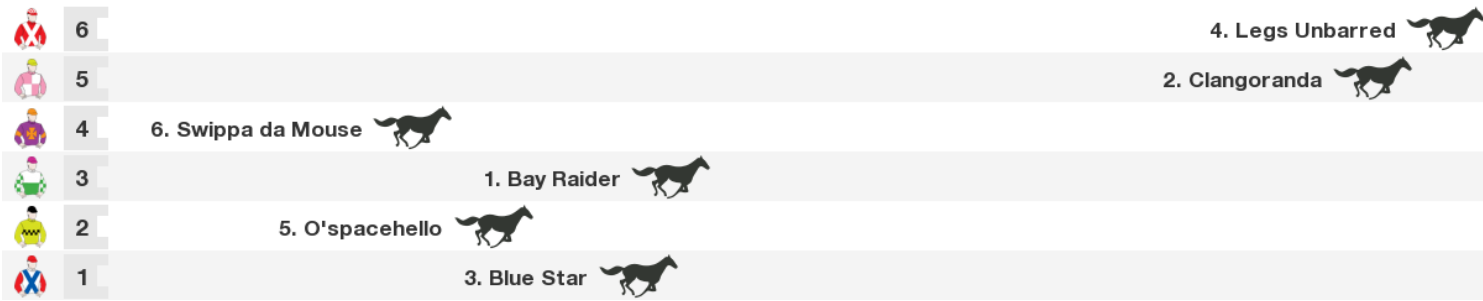

Race 1 GOLDEN DOWNS ULTIMATE ENJOYMENT Class 3 Plate 1500m QLD: 12:20 pm

Prize $10,000. 1st $6,500. 2nd $2,000. 3rd $1,000. 4th $500.

Rail: True Entire Course.

Straight: 143m.

Circumference: 1270m.

For: No age restriction. QLD Avg Prizemoney All Starts. Class 3. No sex restriction. Set Weights.

NSW/VIC/TAS: 12:20 pm
NT: 11:50 am
SA: 11:50 am
WA: 10:20 am

Horse	Jockey	Trainer	Last 10	Career	Prize	W%	P%	Bar	Wgt
1. Bay Raider	Vanessa Johnston	Rochelle Smith	4265s9146s	25:3-5-1	$37,900	12%	36%	3	59
2. Clangoranda	Jedidiah Hodge (a3)	Greg Cornish	578s521437	59:3-8-11	$70,805	5%	37%	5	59
3. Blue Star	Nicholas Keal (a3)	Ben Currie	6480s64664	23:2-2-3	$29,000	9%	30%	1	57.5
4. Legs Unbarred	Stephanie Lacy (a2)	Wendy Bannerot	2320121269	32:3-7-5	$55,700	9%	47%	6	57
5. O'spacehello	Beau Appo	David Murphy	1431s45152	20:3-5-2	$44,100	15%	50%	2	57
6. Swippa da Mouse	Nathan Thomas	Trevor Thomas	375679s815	13:1-0-0	$9,800	8%	8%	4	54

Speedmap: Predicted settling positions after start

Rail position: True Entire Course.

Race Direction →

8 CONFRONTING

4 year old bay gelding (male)
Sire Snippetson Dam Wild Goose
Breeder W J & P M Sexton
Owners B S Baldwin, F Tomalin, D T Moore, K H Colgan, Miss K Ellice, B Tomalin, P W Collins, Ms M F Cowan, K J Seymour, D Mainwaring, D R Himstedt, T P Fynes-Clinton, G A Chapman, Ms A Mcnaughton & Ms A L Quinn
Colours Pale Blue, Red Sleeves And Cap

Trainer **Barry Baldwin**
Jockey **Adam Spinks** 57.5kg
Win Range 1200m

Barrier **7**
Prizemoney $75,900
W&P% 21-46

Career 24:5-3-3 12 Mths 15:2-2-3 1st Up 3:0-1-1 2nd Up 2:1-0-0
Firm 0:0-0-0 Good 20:4-3-3 Soft 4:1-0-0 Heavy 0:0-0-0
Jockey 3:1-0-0 Dist 14:5-2-2 Track 0:0-0-0 Trk/Dst 0:0-0-0

Race Details	Track	Jockey	Wgt	Br.	Odds Winner	Winner
8 of 12 KILC Sat 17Jun17 1200m Bm75	Heavy8	A Spinks	57.5	7	$3.30	Where's Thatdragon 58.0kg 4.50L 1:13.52
8 of 13 SUNS Sun 4Jun17 1200m BM75	Good3	M Hellyer	58.0	1	$8	Yaba Dabl Doya 57.0kg 4.40L 1:10.88
3 of 6 DOOM Tue 30May17 840m OPN-TRL	Good4	M Hellyer	n/a	2		Land Office n/a 1.10L 49.41
6 of 11 TOOW Sat 6May17 1100m BM75	Good4	A Spinks	58.0	3	$4	Saipan 56.5kg 1.20L 1:06.62
4 of 14 TOOW Sat 8Apr17 1100m CL6-SW	Good4	M Hellyer	57.5	14	$61	Taillevent 54.5kg 1.40L 1:06.16

9 PRECISION STRIKE

4 year old bay or brown gelding (male)
Sire Strategic Maneuver Dam Devils Arcade
Breeder Gooree Park Stud Pty Ltd
Owners T G Lines, P J Rudkin & P J Blacktopp
Colours Turquoise, White Star, Armbands And Cap

Trainer **Paul Jenkins**
Jockey **Nathan Thomas** 57.5kg
Win Range 1100m - 1350m

Barrier **15**
Prizemoney $68,550
W&P% 19-48

Career 21:4-3-3 12 Mths 10:3-1-3 1st Up 5:0-0-0 2nd Up 5:2-0-2
Firm 0:0-0-0 Good 12:3-3-1 Soft 6:1-0-1 Heavy 2:0-0-0
Jockey 1:0-0-0 Dist 10:2-3-1 Track 0:0-0-0 Trk/Dst 0:0-0-0

Race Details	Track	Jockey	Wgt	Br.	Odds Winner	Winner
5 of 12 KILC Sat 17Jun17 1200m Bm75	Heavy8	N Thomas	57.5	15	$41.00	Where's Thatdragon 58.0kg 2.50L 1:13.52
1 of 13 SUNS Sun 4Jun17 1200m BM75	Good3	G Colless	55.5	13	$13	Precision Strike 55.5kg 0.20L 1:12.12
1 of 13 SUNS Fri 26May17 1200m CL2	Soft6	J Byrne	58.0	2	$11	Precision Strike 58.0kg 0.10L 1:12.84
5 of 8 SUNS Sun 14May17 1200m CL2	Heavy8	J Byrne	58.5	7	$7.50	Cobra Quick 58.0kg 2.50L 1:12.72
2 of 7 SUNS Sun 18Dec16 1200m CL2	Good3	G Goold	58.0	4	$3.80	Alassak 57.5kg 0.50L 1:10.93

10 ORADONNA

5 year old bay mare (female)
Sire Oratorio Dam Secret Donna
Breeder Mr J C O'hagan
Owners J P O'hagan, Mrs C M Dawson & Mrs J M Marsh
Colours White, Green Hoops, Black Striped Sleeves, White Cap

Trainer **Lindsay Gough**
Jockey **Adam Sewell** 57.0kg
Win Range 1000m

Barrier **13**
Prizemoney $74,400
W&P% 36-82

Career 11:4-2-3 12 Mths 2:1-0-0 1st Up 3:0-0-2 2nd Up 3:2-0-0
Firm 0:0-0-0 Good 8:2-2-3 Soft 3:2-0-0 Heavy 0:0-0-0
Jockey 1:0-0-0 Dist 0:0-0-0 Track 0:0-0-0 Trk/Dst 0:0-0-0