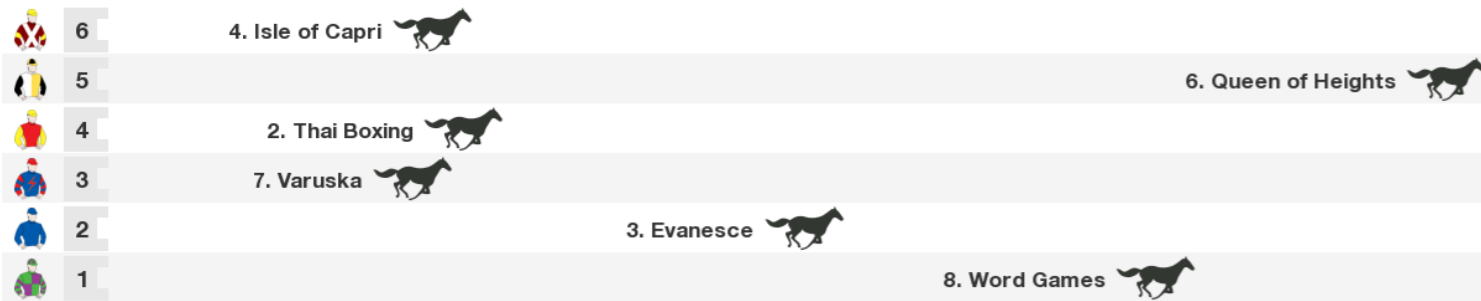

Race 2 TAB.COM.AU PLATE 1550m

NSW: 1:25 pm

Prize $39,600. 1st $22,200. 2nd $8,000. 3rd $4,000. 4th $1,900. 5th $1,000. 6th $500. 7th $500. 8th $500. 9th $500. 10th $500.

Rail: True

Straight: 317m.

Circumference: 1578m.

For: Three-Years-Old. NSW Maiden Set Weights. Maiden. No sex restriction. Set Weights.

Gear Changes: 1. Star of Monsoon Visors first time

VIC/TAS: 1:25 pm
QLD: 1:25 pm
NT: 12:55 pm
SA: 12:55 pm
WA: 11:25 am

Horse	Jockey	Trainer	Last 10	Career	Prize	W%	P%	Bar	Wgt
1. Star of Monsoon	Joshua Parr	Gerald Ryan	32906s2233	13:0-4-5	$93,690	0%	69%	SCRATCHED	
2. Thai Boxing	Hugh Bowman	Chris Waller	42554s8	5:0-1-0	$11,550	0%	20%	5	57
3. Evanesce	Corey Brown	Darren Beadman	542s4	3:0-1-0	$8,650	0%	33%	3	55
4. Isle of Capri	Tim Clark	Chris Waller	3734s5	4:0-0-1	$5,550	0%	25%	7	55
5. Matrix	Jason Collett	Danny Williams	226s32	5:0-3-1	$20,050	0%	80%	SCRATCHED	
6. Queen of Heights (NZ)	Tommy Berry	Chris Waller	242s2	3:0-2-0	$14,150	0%	67%	6	55
7. Varuska (NZ)	Kerrin McEvoy	Peter & Paul Snowden	63s44	3:0-0-1	$5,750	0%	33%	4	55
8. Word Games	Brenton Avdulla	James Cummings	12436	4:0-1-1	$12,650	0%	50%	1	55

Speedmap: Predicted settling positions after start

Rail position: True

Race Direction →

1 HOT HIT

6 year old chestnut gelding (male)
Sire Dupleo Dam Almaren
Breeder Mrs T Wagner
Owners G K Mason & S A Williams
Colours Black, White Seams And Cap

Trainer **Mark Mason**
Jockey **Andrew Adkins** 62.0kg
Win Range 900m - 1100m

Barrier **5**
Prizemoney $189,680
W&P% 35-62

Career 26:9-6-1 12 Mths 6:1-3-0 1st Up 8:2-1-1 2nd Up 5:2-2-0
Firm 1:1-0-0 Good 14:5-2-1 Soft 9:3-3-0 Heavy 2:0-1-0
Jockey 2:0-2-0 Dist 7:1-4-1 Track 1:0-1-0 Trk/Dst 1:0-1-0

Race Details

Track	Jockey	Wgt	Br.	Odds	Winner
2 of 8 CANT	Wed 7Jun17	1100m	Bm72	Heavy9	A Adkins 62.0 5 $5.00 Secret Trail 61.0kg 0.80L 1:07.99
2 of 16 SCON	Sat 13May17	1100m	BM78	Good4	C Reith 56.0 16 $21 Ozark 55.5kg 0.12L 1:03.81
4 of 6 WARW	Wed 12Apr17	1000m	BM76	Heavy8	H Bowman 59.0 6 $4.60 Loverboy Charlie 57.0kg 4.10L 59.33
1 of 9 WALC	Fri 10Feb17	1000m	LIGHTNING	Good4	M MCGuren 62.5 3 $2.70F Hot Hit 62.5kg 0.30L 57.61
10 of 12 EAGL	Sat 17Sep16	1000m	NMW	Soft6	P Hammersley 59.5 4 $9 Bagger Chance 55.5kg 5.30L 58.87

Track	Jockey	Wgt	Br.	Odds	Winner	@800	@400
Heavy9	A Adkins	62.0	5	$5.00	Secret Trail 61.0kg 0.80L 1:07.99	1	1
Good4	C Reith	56.0	16	$21	Ozark 55.5kg 0.12L 1:03.81	1	1
Heavy8	H Bowman	59.0	6	$4.60	Loverboy Charlie 57.0kg 4.10L 59.33	1	2
Good4	M MCGuren	62.5	3	$2.70F	Hot Hit 62.5kg 0.30L 57.61	7	5
Soft6	P Hammersley	59.5	4	$9	Bagger Chance 55.5kg 5.30L 58.87	5	5

2 SECRET TRAIL

4 year old bay mare (female)
Sire Denman Dam Trail of Secrets
Breeder Asco International Pty Ltd
Owners Triple Crown Synd (Mgr: C H Ward), M Boyce, G F Radloff, Mrs K Walsh, T J McGarry, Mrs G P Humberston, Mrs C A Kelly, D Roberts, M J Williams, Mrs J Serra, D J Gibson, Mrs L N Bates, W F Perry, N Sainty & M V P Chau
Colours Red, White Triple Crown Syndications Logo

Trainer **Peter & Paul Snowden**
Jockey **Nick Heywood** 61.0kg
Win Range 1100m - 1200m

Barrier **11**
Prizemoney $193,685
W&P% 21-50

Career 14:3-1-3 12 Mths 7:1-1-1 1st Up 6:1-0-2 2nd Up 5:2-1-1
Firm 0:0-0-0 Good 12:3-1-2 Soft 2:0-0-1 Heavy 0:0-0-0
Jockey 5:2-1-1 Dist 7:2-1-2 Track 4:1-0-2 Trk/Dst 2:1-0-1

Race Details

Track	Jockey	Wgt	Br.	Odds	Winner
1 of 8 CANT	Wed 7Jun17	1100m	Bm72	Heavy9	N Heywood 61.0 11 $4.40 Secret Trail 61.0kg 0.80L 1:07.99
4 of 13 ROSE	Sat 20May17	1100m	BM72	Soft5	N Heywood 60.0 11 $4.80F Clear the Beach 57.0kg 2.60L 1:04.76
9 of 10 RAND	Fri 28Apr17	741m	BT-4U-OPN	Soft5	H Bowman n/a Shahrzad n/a 5.60L 42.7
7 of 16 GOLD	Sat 14Jan17	1300m	MM QTIS	Good3	K Mcevoy 54.0 7 $8 Madotti 54.0kg 1.50L 1:15.96
12 of 15 EAGL	Sat 31Dec16	1200m	NUDGEE	Good3	J Byrne 54.0 5 $7.50 Kinshachi 54.0kg 3.30L 1:10.4

Track	Jockey	Wgt	Br.	Odds	Winner	@800	@400
Heavy9	N Heywood	61.0	11	$4.40	Secret Trail 61.0kg 0.80L 1:07.99	8	7
Soft5	N Heywood	60.0	11	$4.80F	Clear the Beach 57.0kg 2.60L 1:04.76	6	7
Soft5	H Bowman	n/a			Shahrzad n/a 5.60L 42.7		
Good3	K Mcevoy	54.0	7	$8	Madotti 54.0kg 1.50L 1:15.96	11	10
Good3	J Byrne	54.0	5	$7.50	Kinshachi 54.0kg 3.30L 1:10.4	8	7

3 ANECDOTE