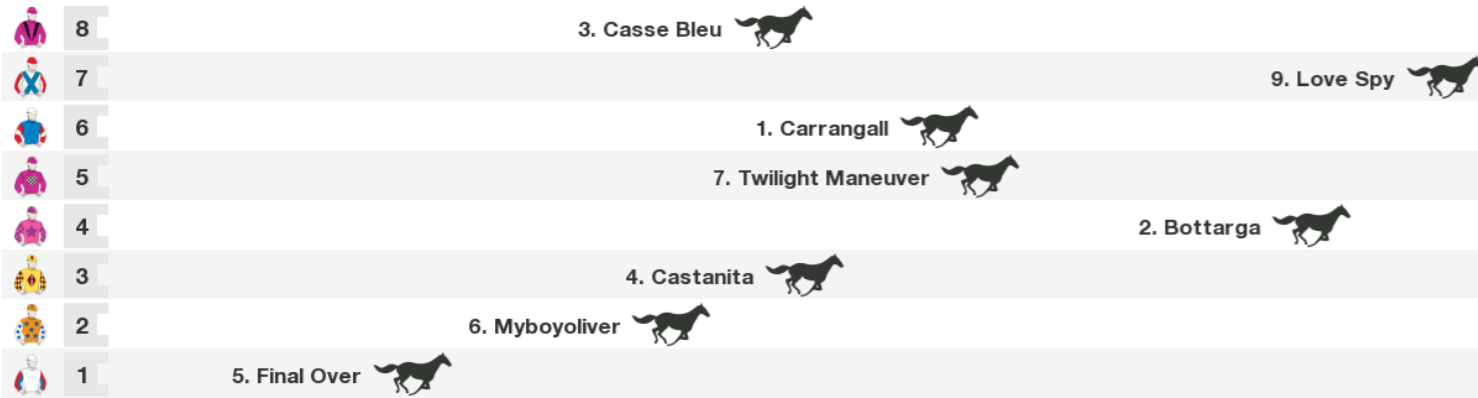

Straight: 290m.

Circumference: 1759m.

For: No age restriction. QLD Avg Prizemoney All Starts. Class 3. No sex restriction. Set Weights.

Gear Changes: 1. Carrangall Gelded, 4. Castanita Blinkers first time, bubble cheeker (near side) first time, bubble cheeker (off side) off first time, tongue tie off first time, 6. Myboyoliver Bandages (hind) first time, 7. Twilight Maneuver Pacifiers off first time, 8. Chase the Wind Blinkers first time, winkers off first time, 9. Love Spy Blinkers off first time

NSW/VIC/TAS: 5:05 pm
NT: 4:35 pm
SA: 4:35 pm
WA: 3:05 pm

Horse	Jockey	Trainer	Last 10	Career	Prize	W%	P%	Bar	Wgt
1. Carrangall	Ruby Ride (a1.5)	Norm Hilton	3445sx5112	11:2-2-0	$41,800	18%	36%	6	57.5
2. Bottarga	Skye Bogenhuber	Tony Sears	26s1s1	3:2-0-0	$33,900	67%	67%	4	57
3. Casse Bleu	Michael Schrapel (a2)	Darryl White	53s8862183	23:3-2-3	$34,382	13%	35%	9	57
4. Castanita	Hannah English (a2)	Patrick Sexton	6s06725620	34:3-4-3	$81,425	9%	29%	3	57
5. Final Over (NZ)	Baylee Nothdurft (a3)	Paul H Duncan	16322431s6	20:3-2-3	$43,063	15%	40%	1	57
6. Myboyoliver	John Rudd	Cheryl Rogers	8387s77141	23:2-0-6	$20,200	9%	35%	2	56
7. Twilight Maneuver	Chris McIver	Sherrie Lawlor	4740s1724	7:1-1-0	$15,400	14%	29%	5	55.5
8. Chase the Wind		John Dann	6s01517	6:2-0-0	$18,600	33%	33%		SCRATCHED
9. Love Spy	Beau Appo	Ben Currie	7s03s11	4:2-0-1	$172,750	50%	75%	7	55

Speedmap: Predicted settling positions after start

Rail position: +3.5m Entire Course.

Race Direction →