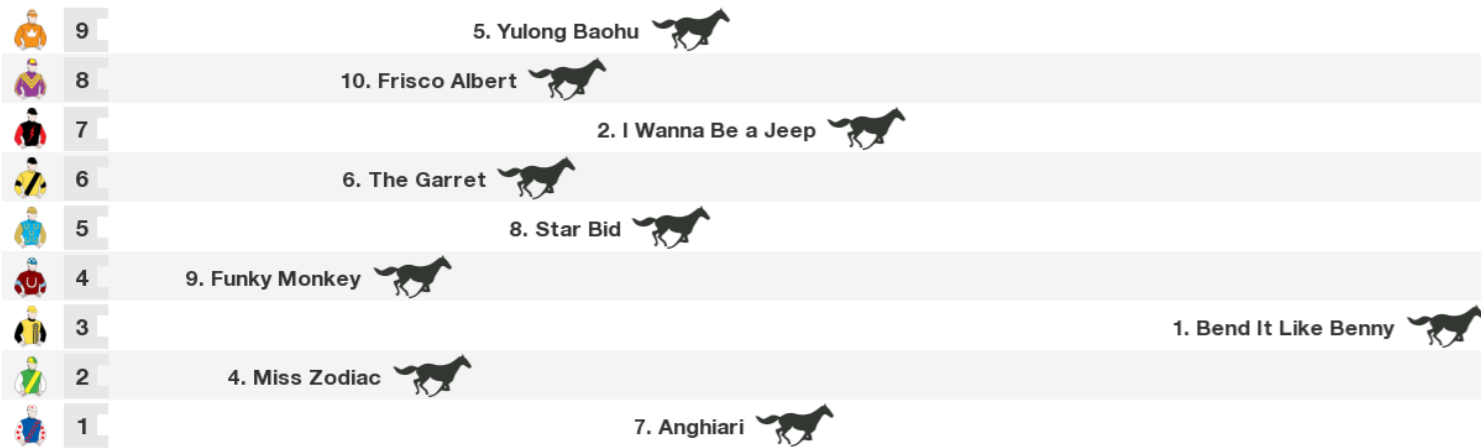

Rail: True

Straight: 270m.

Circumference: 1610m.

For: No age restriction. Rating Based. Class 1. No sex restriction. Handicap.

Gear Changes: 3. Munjai Approved race plates (front and hind) first time, lugging bit first time, 4. Miss Zodiac Lugging bit off first time, tongue control and lugging bit first time, 10. Frisco Albert Bubble cheeker (near side) again, bubble cheekers off first time

VIC/TAS: 2:12 pm
QLD: 2:12 pm
NT: 1:42 pm
SA: 1:42 pm
WA: 12:12 pm

Horse	Jockey	Trainer	Last 10	Career	Prize	W%	P%	Bar	Wgt
1. Bend It Like Benny	Matthew McGuren	Damien Lane	243958s442	15:1-5-1	$39,930	7%	47%	3	61
2. I Wanna Be a Jeep	Peter Graham	Jenny Graham	1522s2813	7:1-3-1	$34,500	14%	71%	7	60
3. Munjai	Andrew Gibbons	Kris Lees	161	3:2-0-0	$28,300	67%	67%	SCRATCHED	
4. Miss Zodiac	Scott Thurlow	Ross Stitt	334s037234	14:1-1-4	$29,670	7%	43%	2	55.5
5. Yulong Baohu	Jackson Murphy (a1.5)	Allan Kehoe	787s23106	7:1-1-1	$18,265	14%	43%	9	55.5
6. The Garret	Paul King	Paul Perry	86576s8310	18:1-0-1	$18,675	6%	11%	6	54
7. Anghiari (NZ)	Raymond Spokes	Brad Munro	43703040s3	17:1-0-4	$20,845	6%	29%	1	54
8. Star Bid	Matthew Paget	Vince Jones	65s0062014	27:1-2-2	$25,890	4%	19%	5	54
9. Funky Monkey	Serg Lisnyy	Peter Cheers	900s09006s	15:1-0-0	$16,225	7%	7%	4	54
10. Frisco Albert	Robert Agnew	Paul Matts	521975s075	9:1-1-0	$6,200	11%	22%	8	54

Speedmap: Predicted settling positions after start

Rail position: True

Race Direction →

1 FASHION SNIPTZ

4 year old bay mare (female)
Sire Snitzel Dam Queen of Fashion
Breeder Mr D Guihot
Owners M S Gandy, M A Smith, Mrs R Smith, L Petagna & C J Sneddon
Colours Apple Green, Navy Blue Sash, Navy Blue And Yellow Striped Sleeves And Cap

Trainer **Kris Lees**
Jockey **Andrew Gibbons** 61.0kg
Win Range 1200m - 1900m

Barrier **11**
Prizemoney $72,560
W&P% 17-28

Career 18:3-1-1 12 Mths 13:3-1-1 1st Up 4:1-0-0 2nd Up 4:0-0-0
Firm 0:0-0-0 Good 9:1-1-1 Soft 6:2-0-0 Heavy 3:0-0-0
Jockey 1:1-0-0 Dist 0:0-0-0 Track 0:0-0-0 Trk/Dst 0:0-0-0

Race Details	Track	Jockey	Wgt	Br.	Odds Winner	@800 @400
1 of 10 KEMP Sun 7May17 1900m Bm64	Good3	A Gibbons	61.0	11	$3.20 Fashion Sniptz 61.0kg 0.52L 1:56.5	2 2
3 of 7 WYON Wed 19Apr17 1600m F&M BM72	Good4	C Reith	57.5	2	$13 Chandana 59.0kg 3.10L 1:38.76	4 5
10 of 14 GOUL Thu 23Mar17 1400m PROV CHAMP	Heavy9	C Reith	54.0	5	$10 Maryore 55.5kg 3.90L 1:25.1	10 11
5 of 6 CESS Tue 14Mar17 900m BT-3U-OPN	Good4	A Gibbons	n/a		Craftiness n/a 13.30L 50.86	
5 of 8 ROYA Wed 15Feb17 2000m BM70	Soft7	K Mcevoy	56.0	1	$11 Sizzling Bullet 57.0kg 6.90L 2:08.1	6 5

2 KINGSTON TIME

8 year old chestnut gelding (male)
Sire Benicio Dam Suspended Time
Breeder Mr C Newton
Owners Mrs A Bourke, Mrs R Stevenson-Bourke, M A Jackson & P G Bell
Colours Blue, Cerese Sash, White Cap

Trainer **Paul Grills**
Jockey **Jodi Worley** 60.0kg
Win Range 1600m - 2365m

Barrier **7**
Prizemoney $191,870
W&P% 12-39

Career 119:14-15-17 12 Mths 24:2-2-2 1st Up 4:0-0-1 2nd Up 4:0-0-0
Firm 5:0-2-1 Good 69:12-6-8 Soft 37:2-5-7 Heavy 8:0-2-1
Jockey 54:9-6-6 Dist 18:1-0-4 Track 0:0-0-0 Trk/Dst 0:0-0-0

Race Details	Track	Jockey	Wgt	Br.	Odds Winner	@800 @400
8 of 10 KEMP Sun 7May17 1900m Bm64	Good3	J Worley	60.0	7	$26.00 Fashion Sniptz 61.0kg 6.01L 1:56.5	3 4
6 of 7 GRAF Mon 24Apr17 2350m BM65	Good3	J Worley	60.0	4	$21 Kilmarnock 57.0kg 4.30L 2:25.15	4 6
5 of 6 GRAF Tue 11Apr17 2215m BM64	Good4	J Worley	61.0	3	$10 Mishani Scout 55.0kg 6.43L 2:20.41	5 6
7 of 10 ARMI Mon 20Mar17 1900m ARMD CUP	Soft7	J Worley	54.5	7	$17 Carry On Jake 55.0kg 17.20L 2:02.83	10 10
5 of 12 ARMI Sat 4Mar17 1900m CUP PREL	Soft5	J Worley	57.0	12	$11 Elegies 54.0kg 6.60L 1:59.33	12 9

3 COURTLY

4 year old bay or brown gelding (male)
Sire Street Cry Dam Obsequious
Breeder Darley
Owners S Schofield, J Smith, Mrs L Provost, T Meyn & R Meyn
Colours White, Black Sash, Orange Sleeves, Black Armbands, Quartered Cap

Trainer **Stephen Schofield**
Jockey **Serg Lisnyy** 58.5kg
Win Range 1250m - 1500m

Barrier **12**
Prizemoney $74,445
W&P% 13-30

Career 23:3-3-1 12 Mths 21:3-3-1 1st Up 4:0-1-0 2nd Up 3:0-0-0
Firm 0:0-0-0 Good 9:0-1-0 Soft 8:1-2-0 Heavy 6:2-0-1
Jockey 1:0-0-0 Dist 1:0-0-0 Track 0:0-0-0 Trk/Dst 0:0-0-0