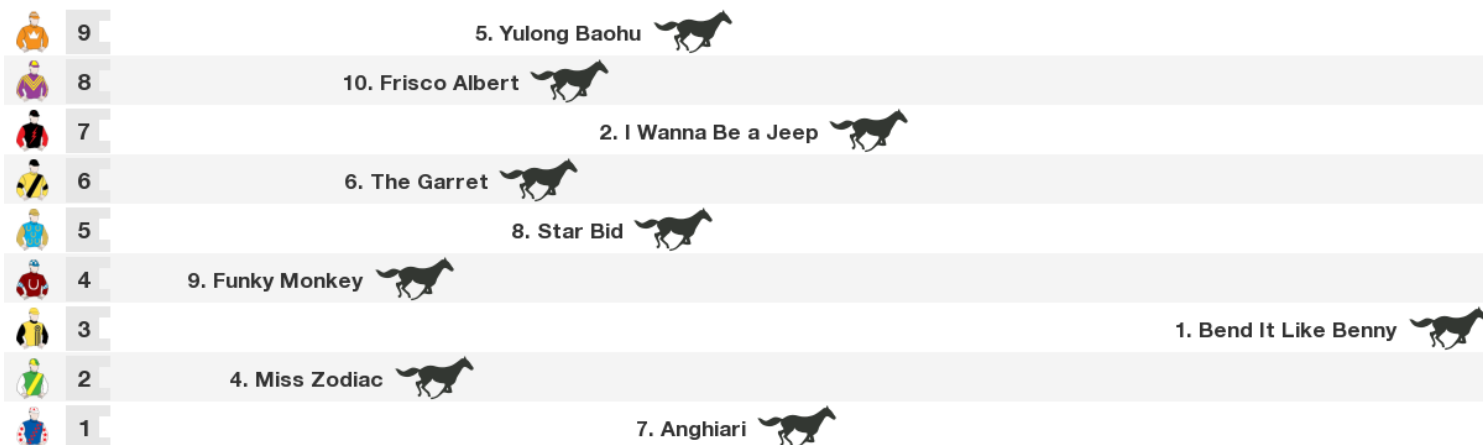

Rail: True

Straight: 270m.

Circumference: 1610m.

For: No age restriction. Rating Based. Class 1. No sex restriction. Handicap.

Gear Changes: 3. Munjai Approved race plates (front and hind) first time, lugging bit first time, 4. Miss Zodiac Lugging bit off first time, tongue control and lugging bit first time, 10. Frisco Albert Bubble cheeker (near side) again, bubble cheekers off first time

VIC/TAS: 2:12 pm
QLD: 2:12 pm
NT: 1:42 pm
SA: 1:42 pm
WA: 12:12 pm

Horse	Jockey	Trainer	Last 10	Career	Prize	W%	P%	Bar	Wgt
1. Bend It Like Benny	Matthew McGuren	Damien Lane	243958s442	15:1-5-1	$39,930	7%	47%	3	61
2. I Wanna Be a Jeep	Peter Graham	Jenny Graham	1522s2813	7:1-3-1	$34,500	14%	71%	7	60
3. Munjai	Andrew Gibbons	Kris Lees	161	3:2-0-0	$28,300	67%	67%		SCRATCHED
4. Miss Zodiac	Scott Thurlow	Ross Stitt	334s037234	14:1-1-4	$29,670	7%	43%	2	55.5
5. Yulong Baohu	Jackson Murphy (a1.5)	Allan Kehoe	787s23106	7:1-1-1	$18,265	14%	43%	9	55.5
6. The Garret	Paul King	Paul Perry	86576s8310	18:1-0-1	$18,675	6%	11%	6	54
7. Anghiari (NZ)	Raymond Spokes	Brad Munro	43703040s3	17:1-0-4	$20,845	6%	29%	1	54
8. Star Bid	Matthew Paget	Vince Jones	65s0062014	27:1-2-2	$25,890	4%	19%	5	54
9. Funky Monkey	Serg Lisnyy	Peter Cheers	900s09006s	15:1-0-0	$16,225	7%	7%	4	54
10. Frisco Albert	Robert Agnew	Paul Matts	521975s075	9:1-1-0	$6,200	11%	22%	8	54

Speedmap: Predicted settling positions after start

Rail position: True

Race Direction →