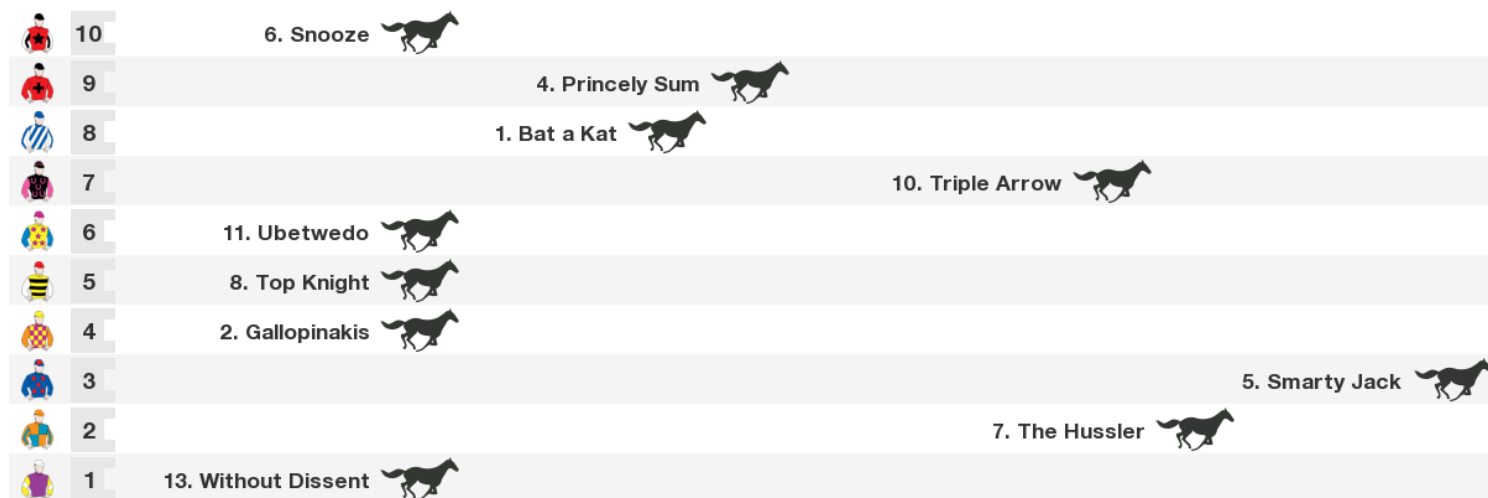

Gear Changes: 2. Gallopinakis Winkers first time, 5. Smarty Jack Gelded, 8. Top Knight Blinkers first time, 12.

Victory is Mine Blinkers off again, 14. Zambada Blinkers first time, tongue tie first time

NSW/VIC/TAS: 12:43 pm

NT: 12:13 pm

SA: 12:13 pm

WA: 10:43 am

Horse	Jockey	Trainer	Last 10	Career	Prize	W%	P%	Bar	Wgt
1. Bat a Kat	Matthew McGillivray	Darryl Hansen	22	1:0-1-0	$5,100	0%	100%	10	57
2. Gallopinakis	Sally Sweeney (a2)	Brett Lunney	9	0:0-0-0	$0	0%	0%	4	57
3. Holbrook (NZ)	Shannon Doyle	Scott Morrisey	54	2:0-0-0	$1,100	0%	0%	SCRATCHED	
4. Princely Sum	Jason Taylor	Brian Costello	522	2:0-2-0	$5,600	0%	100%	12	57
5. Smarty Jack	Skye Bogenhuber	Tony Gollan	68	1:0-0-0	$0	0%	0%	3	57
6. Snooze	Tasha Chambers	Mark F Webb	75685	4:0-0-0	$0	0%	0%	13	57
7. The Hussler	Alannah Fancourt	Kelly Schweida	34	1:0-0-0	$700	0%	0%	2	57
8. Top Knight	Beau Appo	Peter Strong	8	0:0-0-0	$0	0%	0%	5	57
9. Trevello	Scott Galloway	Kelso Wood & Patricia Gesler	04	1:0-0-0	$3,000	0%	0%	SCRATCHED	
10. Triple Arrow	Matthew McGuren	Gillian Heinrich & Ben Rodgers	46s536	4:0-0-1	$10,100	0%	25%	8	57
11. Ubetwedo	Nathan Thomas	Stuart Kendrick	1	0:0-0-0	$0	0%	0%	6	57
12. Victory is Mine		Paula Cartledge	0048	4:0-0-0	$800	0%	0%	SCRATCHED	
13. Without Dissent	Beany Panya (a2)	Pat Duff	0	0:0-0-0	$0	0%	0%	1	57
14. Zambada		Paul Facooroy		0:0-0-0	$0	0%	0%	SCRATCHED	

Speedmap: Predicted settling positions after start

Rail position: +3m Entire Circuit

Race Direction →