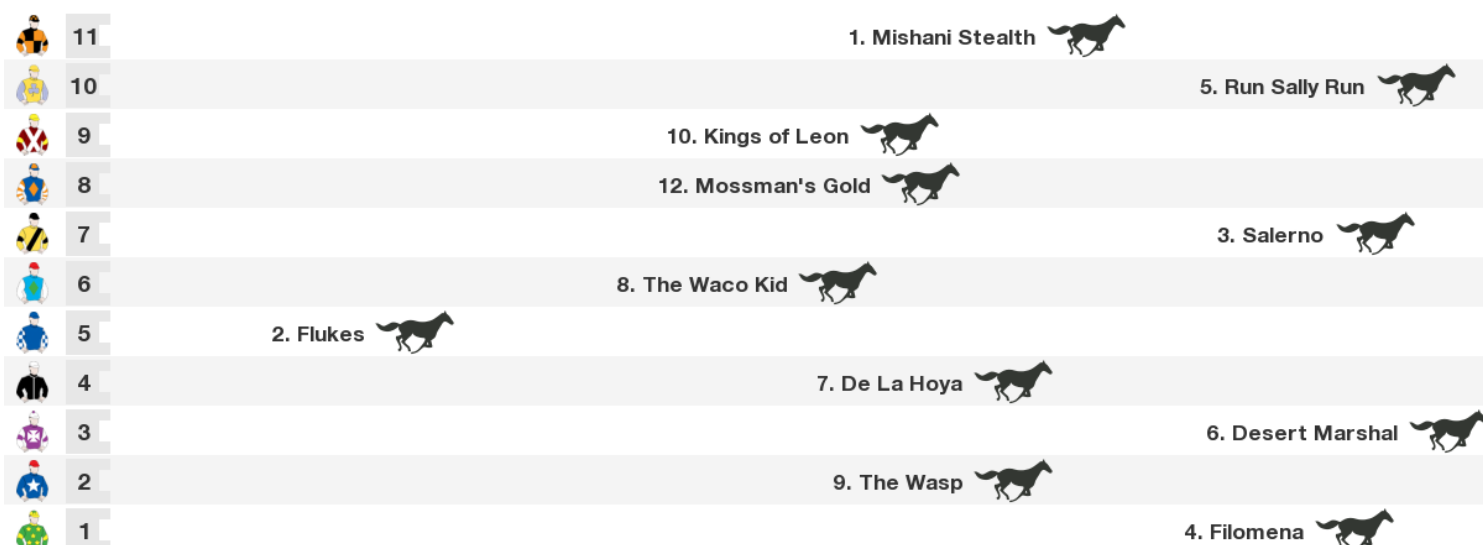

VIC/TAS: 3:30 pm

QLD: 3:30 pm

NT: 3:00 pm

SA: 3:00 pm

WA: 1:30 pm

Horse	Jockey	Trainer	Last 10	Career	Prize	W%	P%	Bar	Wgt
1. Mishani Stealth	Matthew McGuren	Shane Edmonds	7s05368110	37:7-5-4	$206,225	19%	43%	13	61.5
2. Flukes	Jean Van Overmeire (a2)	Cody Morgan	598s2s1152	18:5-4-1	$50,090	28%	56%	6	61
3. Salerno	Rachel King	Paul Perry	8262s07516	17:3-2-0	$121,125	18%	29%	8	61
4. Filomena	Mikayla Weir (a2)	Brett Thompson	90s2713236	36:5-5-7	$100,860	14%	47%	1	60
5. Run Sally Run	Josh Adams	Grant Allard	6181923s18	13:5-2-2	$59,070	38%	69%	11	60
6. Desert Marshal	Luke Cumberland	Jane Clement	45218306s3	20:3-3-6	$59,410	15%	60%	4	59.5
7. De La Hoya	Robert Thompson	Mark Mason	38112s988s	10:4-2-0	$48,475	40%	60%	5	59
8. The Waco Kid	Peter Graham	Paul St Vincent	0s01537953	22:4-3-5	$83,030	18%	55%	7	58.5
9. The Wasp	Andrew Gibbons	Kris Lees	23011s12s3	8:3-2-2	$65,540	38%	88%	2	57
10. Kings of Leon	Greg Ryan	Matthew Smith	1s14622s99	7:1-2-0	$33,560	14%	43%	10	56.5
11. Lyric	Chris O'Brien	Gregory Hickman	730257660s	51:6-10-4	$227,865	12%	39%		SCRATCHED
12. Mossman's Gold	Rachael Murray	Cody Morgan	0s27512045	27:4-5-1	$66,510	15%	37%	9	55.5
13. Dashiell		Les Roberts	s067404220	60:4-9-7	$109,401	7%	33%		SCRATCHED

Speedmap: Predicted settling positions after start

Rail position: True

Race Direction →