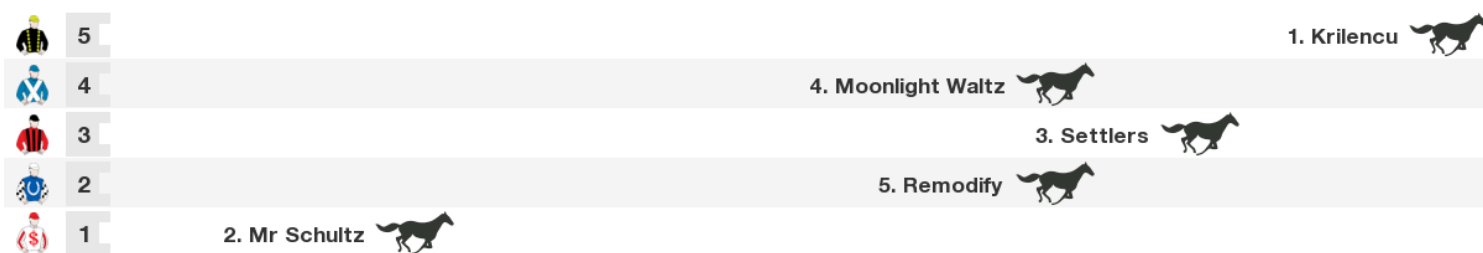

Race 2 BEAT CANCER @ WORK MAIDEN PLATE 900m

NSW: 1:15 pm

Prize $29,700. 1st $16,800. 2nd $5,850. 3rd $2,950. 4th $1,400. 5th $700. 6th $400. 7th $400. 8th $400. 9th $400. 10th $400.

Rail: True

Straight: 415m.

Circumference: 2000m.

For: No age restriction. NSW Maiden Set Weights. Maiden. No sex restriction. Set Weights.

Gear Changes: 1. Krilencu Ear muffs first time, tongue tie off first time, 2. Mr Schultz Tongue tie off first time

VIC/TAS: 1:15 pm
QLD: 1:15 pm
NT: 12:45 pm
SA: 12:45 pm
WA: 11:15 am

Horse	Jockey	Trainer	Last 10	Career	Prize	W%	P%	Bar	Wgt
1. Krilencu	Blake Shinn	Jason Attard	58	1:0-0-0	$400	0%	0%	5	59
2. Mr Schultz	Chris O'Brien	Peter Eggleston	4s54792667	18:0-4-1	$24,450	0%	28%	1	59
3. Settlers	Rachael Murray	Jeremy Sylvester	35s6325s8	6:0-1-1	$6,950	0%	33%	3	58.5
4. Moonlight Waltz	Brenton Avdulla	Kris Lees	15s025	4:0-1-0	$9,570	0%	25%	4	57
5. Remodify	Andrew Gibbons	Kris Lees	2523	3:0-1-1	$4,975	0%	67%	2	56.5

Speedmap: Predicted settling positions after start

Rail position: True

Race Direction →