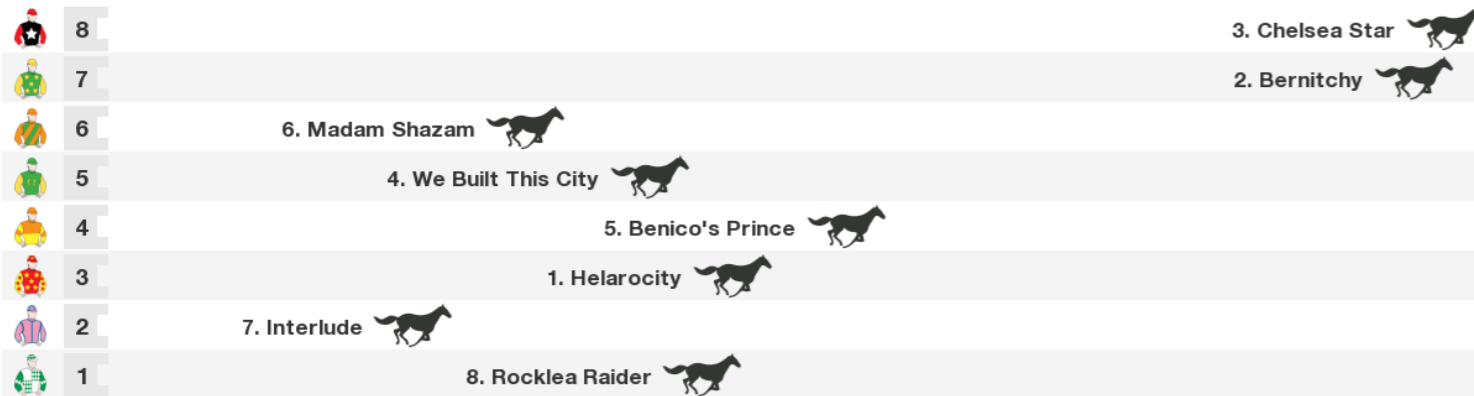

Race 3 CANADIAN CLUB Class 3 Handicap 1300m QLD: 1:25 pm

Prize $12,000. 1st $7,800. 2nd $2,400. 3rd $1,200. 4th $600.

Rail: True Entire Course

Straight: 290m.

Circumference: 1759m.

For: No age restriction. Rating Based. Class 3. No sex restriction. Handicap.

Gear Changes: 1. Helarocity Bubble cheeker off side first time

NSW/VIC/TAS: 2:25 pm
NT: 12:55 pm
SA: 1:55 pm
WA: 11:25 am

Horse	Jockey	Trainer	Last 10	Career	Prize	W%	P%	Bar	Wgt
1. Helarocity	Brad Stewart	Lindsay Hatch	13s72s1s1s	6:3-1-1	$55,100	50%	83%	3	58
2. Bernitchy	Skye Bogenhuber	Lindsay Hatch	6962022425	30:3-8-2	$86,870	10%	43%	7	56.5
3. Chelsea Star	Emma Ljung	Lindsay Hatch	7s2111948s	11:3-2-0	$32,050	27%	45%	8	56.5
4. We Built This City	Kenji Yoshida	Paul Nolan (Jnr)	212s0505s8	8:2-1-0	$19,300	25%	38%	5	56.5
5. Benico's Prince	Josh Oliver	Peter Kings	35s5314135	22:3-1-4	$55,700	14%	36%	4	55
6. Madam Shazam	Nozi Tomizawa	Tony Sears	5151462	6:2-1-0	$21,600	33%	50%	6	54
7. Interlude	Les Tilley	Jenny Dorrington	44362s7154	33:3-3-4	$59,575	9%	30%	2	54
8. Rocklea Raider	Melody O'Brien	Stephen Neylon	877s9766x6	73:4-7-7	$50,300	5%	25%	1	54

Speedmap: Predicted settling positions after start

Rail position: True Entire Course

Race Direction →

5 LONTANA

5 year old chestnut mare (female)
Sire O'lonhro Dam Fontana Delle Api
Breeder Mr a J Campbell
Owners R J English & Mrs J L Kelly
Colours Dark Blue And White Quarters, Checked Sleeves, Quartered Cap

Trainer **Patrick Sexton**
Jockey **Emma Ljung** 56.0kg
Win Range 1210m

Barrier **9**
Prizemoney $16,375
W&P% 8-23

Career 13:1-0-2 12 Mths 6:1-0-0 1st Up 3:0-0-1 2nd Up 3:0-0-1
Firm 0:0-0-0 Good 12:1-0-1 Soft 1:0-0-1 Heavy 0:0-0-0
Jockey 2:0-0-0 Dist 4:1-0-0 Track 5:1-0-0 Trk/Dst 3:1-0-0

Race Details	Track	Jockey	Wgt	Br.	Odds	Winner	@800	@400
7 of 9 TOOW Sun 29Jan17 1200m F&m CL1	Good3	E Ljung	56.0	9	$51.00	Red Chandelier 58.5kg 9.10L 1:12.88	2	2
8 of 9 TOOW Sat 14Jan17 1310m CL1	Good4	H English	56.5	3	$51	Ironborn 59.0kg 10.20L 1:20.41	9	9
12 of 12 TOOW Sat 17Dec16 1200m CL1	Good3	E Ljung	56.0	11	$21	Stellar Knight 59.0kg 8.40L 1:13.26	6	6
8 of 10 TOOW Sat 19Mar16 1300m CL1	Good4	H English	56.0	3	$16	Bay Rust 55.5kg 5.10L 1:19.53	2	3
7 of 10 TOOW Sat 5Mar16 1200m CL1	Good4	H English	56.0	2	$4.40EF	Kinda Red 54.0kg 7.40L 1:13.17	3	3

7 THAT SCHIMDT GIRL

3 year old brown filly (female)
Sire Pluck Dam Cassandra's Choice
Breeder Vieira Group Pty Ltd
Owners F G Ratcliff, Ms E Tsikleas, G W J Bucknell, S J Campbell, Mrs D M Campton, G R Campton, Mrs D K O'Neil, P A O'Neil & Mrs F M Campbell
Colours Gold And Cerise Checks, Gold Sleeves, Royal Blue Cap, Gold Pom Pom

Trainer **Stewart Campbell**
Jockey **Melody O'Brien** 54.5kg
Win Range 1310m

Barrier **1**
Prizemoney $16,140
W&P% 13-38

Career 8:1-1-1 12 Mths 9:1-1-1 1st Up 2:0-0-1 2nd Up 2:0-1-0
Firm 0:0-0-0 Good 4:0-0-0 Soft 3:1-1-0 Heavy 1:0-0-1
Jockey 1:0-0-0 Dist 1:0-0-0 Track 0:0-0-0 Trk/Dst 0:0-0-0

Race Details	Track	Jockey	Wgt	Br.	Odds	Winner	@800	@400
9 of 9 TOOW Sun 29Jan17 1200m F&m CL1	Good3	M O'brien	54.5	1	$31.00	Red Chandelier 58.5kg 23.10L 1:12.88	4	7
1 of 11 BALL Mon 26Dec16 1310m MDN-SW	Soft6	K Stanley	55.5	7	$3.80	That Schimdt Girl 55.5kg 0.50L 1:20.5	4	3
9 of 10 MURW Fri 16Dec16 1010m MDN	Good3	J Murphy	56.0	4	$21	Twilight Maneuver 58.0kg 7.50L 1:00.3	6	8
6 of 12 BALL Sat 19Nov16 1010m MDN	Good3	R Spokes	56.0	3	$6	That's Despicable 57.0kg 2.70L 59.4	1	1
10 of 11 GOLD Sat 12Nov16 1200m 3Y MDN-SW	Soft5	B Looker	55.0	3	$41	Real Classic 57.0kg 7.10L 1:11.66	6	5

8 ABBEY DAZZLER

4 year old bay mare (female)
Sire Red Dazzler Dam Yarranabbe
Breeder Eureka Thoroughbreds Pty Ltd
Owners Mrs P D A Hong, R W Blake, G R Selby, Mrs R Selby, Miss D Aram, R S Heritage, R A Groom, Mrs C A Groom, T J Hong, S W Reynolds & Mrs L M Reynolds
Colours Red, Royal Blue Stars, White Armbands And Cap, Red Pom Pom

Trainer **Terry Hong**
Jockey **Nathan Thomas** 54.0kg
Win Range 1600m

Barrier **6**
Prizemoney $10,850
W&P% 8-15

Career 13:1-0-1 12 Mths 12:1-0-1 1st Up 2:0-0-0 2nd Up 2:0-0-0
Firm 0:0-0-0 Good 11:1-0-1 Soft 2:0-0-0 Heavy 0:0-0-0
Jockey 1:0-0-0 Dist 4:0-0-0 Track 0:0-0-0 Trk/Dst 0:0-0-0