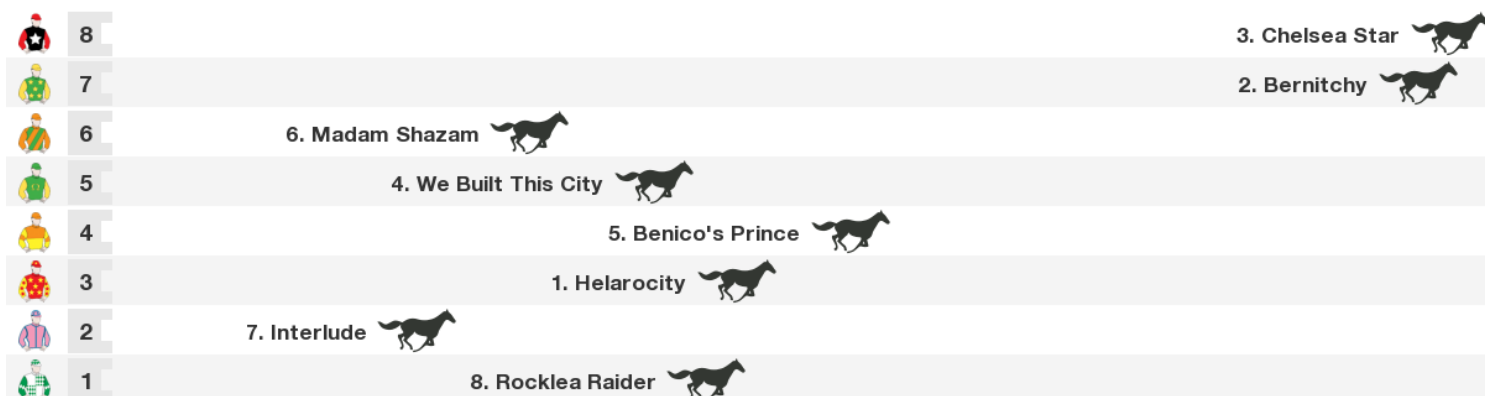

Gear Changes: 1. Helarocity Bubble cheeker off side first time

NSW/VIC/TAS: 2:25 pm

NT: 12:55 pm

SA: 1:55 pm

WA: 11:25 am

Horse	Jockey	Trainer	Last 10	Career	Prize	W%	P%	Bar	Wgt
1. Helarocity	Brad Stewart	Lindsay Hatch	13s72s1s1s	6:3-1-1	\$55,100	50%	83%	3	58
2. Bernitchy	Skye Bogenhuber	Lindsay Hatch	6962022425	30:3-8-2	\$86,870	10%	43%	7	56.5
3. Chelsea Star	Emma Ljung	Lindsay Hatch	7s2111948s	11:3-2-0	\$32,050	27%	45%	8	56.5
4. We Built This City	Kenji Yoshida	Paul Nolan (Jnr)	212s0505s8	8:2-1-0	\$19,300	25%	38%	5	56.5
5. Benico's Prince	Josh Oliver	Peter Kings	35s5314135	22:3-1-4	\$55,700	14%	36%	4	55
6. Madam Shazam	Nozi Tomizawa	Tony Sears	5151462	6:2-1-0	\$21,600	33%	50%	6	54
7. Interlude	Les Tilley	Jenny Dorrington	44362s7154	33:3-3-4	\$59,575	9%	30%	2	54
8. Rocklea Raider	Melody O'Brien	Stephen Neylon	877s9766x6	73:4-7-7	\$50,300	5%	25%	1	54

Speedmap: Predicted settling positions after start

Rail position: True Entire Course

Race Direction →

**1 HELAROCITY**

5 year old grey gelding (male)
Sire Ferocity **Dam** Shezabon
Breeder Miss a J Hawthorne
Owners R J Neville, Ms H L Byrne, Ms L A Spence
Colours Red, Yellow Stars, Yellow Sleeves With Red Stars, Red Cap With Yellow Stars