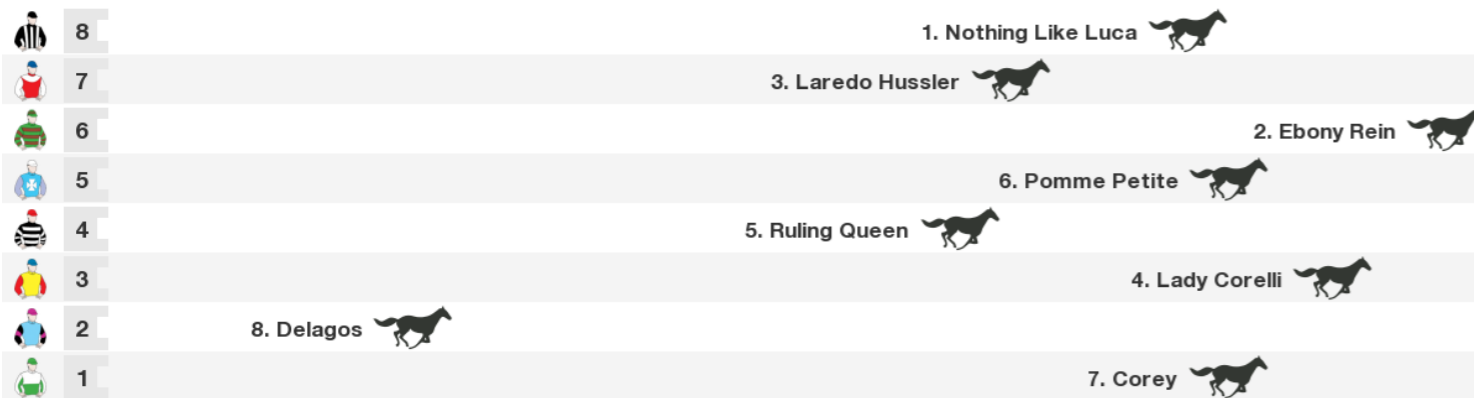

Race 2 KEMPSEY MACLEAY RSL BENCHMARK 65 HANDICAP 1450m NSW: 2:40 pm

Prize $19,800. 1st $11,200. 2nd $3,775. 3rd $1,890. 4th $900. 5th $535. 6th $300. 7th $300. 8th $300. 9th $300. 10th $300.
Rail: True
Straight: 270m.
Circumference: 1610m.
For: No age restriction. Rating Based. BenchMark 65. No sex restriction. Handicap.

VIC/TAS: 2:40 pm
QLD: 1:40 pm
NT: 1:10 pm
SA: 2:10 pm
WA: 11:40 am

Horse	Jockey	Trainer	Last 10	Career	Prize	W%	P%	Bar	Wgt
1. Nothing Like Luca	Alison Threadwell	Julie Lynch	4345568907	65:8-3-8	$216,150	12%	29%	8	61
2. Ebony Rein	Belinda Hodder	Terry Walshe	569652s071	34:7-6-2	$104,485	21%	44%	6	60
3. Laredo Hussler	Jesse Graham (a2)	Neil Godbolt	730309s811	29:5-4-5	$68,465	17%	48%	7	59.5
4. Lady Corelli	Aaron Bullock	Benjamin Smith	840s81101s	14:3-4-0	$52,870	21%	50%	3	56.5
5. Ruling Queen	Ben Looker	Ian Mcrobert	1579007s40	31:5-2-1	$59,960	16%	26%	4	56.5
6. Pomme Petite	Serg Lisnyy	Barry Ratcliff	23571s2372	23:3-4-4	$51,237	13%	48%	5	55
7. Corey	Raymond Spokes	Matthew Robinson	6245401s89	50:4-4-4	$44,735	8%	24%	1	54
8. Delagos	Terry Treichel	Bryan Dixon	3250236965	76:6-7-7	$110,770	8%	26%	2	54

Speedmap: Predicted settling positions after start

Rail position: True

Race Direction →

7 SNITZEL'S IMAGE

4 year old bay mare (female)
Sire Snitzel **Dam** Ingenuous
Breeder Mr N Penfold
Owners M R Stitt, G J Coleman, Mrs C M Coleman, Eddie Loftus, Cathy Loftus & 15 Lengths Synd (Mgr: B J Coleman)
Colours Green, Yellow Sash, White Sleeves, Green and Yellow Quartered Cap

Trainer Ross Stitt
Jockey Alena Skerritt 56.5kg
Win Range 1000m - 1250m

Barrier 3
Prizemoney $26,700
W&P% 9-55

Career 11:1-2-3 **12 Mths** 10:2-1-3 **1st Up** 2:0-0-0 **2nd Up** 2:0-1-1
Firm 0:0-0-0 **Good** 7:1-1-1 **Soft** 3:0-1-2 **Heavy** 1:0-0-0
Jockey 3:1-0-0 **Dist** 1:0-0-0 **Track** 1:0-0-0 **Trk/Dst** 1:0-0-0

Race Details	Track	Jockey	Wgt	Br.	Odds	Winner	@800	@400
1 of 12 KEMP Tue 10Jan17 1000m CI1	Good3	A Skerritt	56.5	3	$5.50	Snitzel's Image 56.5kg 0.40L 57.13	7	4
7 of 14 GRAF Tue 25Oct16 1406m CL1	Good3	A Skerritt	56.0	17	$10	The Big Le Boomski 56.5kg 3.30L 1:23.81	1	3
11 of 14 PORT Fri 7Oct16 1200m CL1	Good4	A Skerritt	54.5	2	$10	Tawfiq Boy 57.5kg 4.60L 1:13.71	9	9
1 of 13 TARE Mon 12Sep16 1250m F&M MDN-SW	Good4	E Cheung	58.0	7	$4	Snitzel's Image 58.0kg 2.30L 1:14.85	2	2
3 of 14 PORT Fri 29Jul16 1200m MDN-SW	Good4	S Thurlow	57.0	4	$5.50	Lady Corelli 57.0kg 2.30L 1:13.71	4	2

8 ROSES NEED RAIN

4 year old bay mare (female)
Sire Dylan Thomas **Dam** Mauresmo
Breeder Mr E Ginty
Owners L Jones
Colours Aqua, Old Gold Horseshoes, Sleeves And Cap

Trainer Vince Jones
Jockey Matthew Paget 56.0kg
Win Range 1000m

Barrier 12
Prizemoney $30,565
W&P% 8-38

Career 13:1-1-3 **12 Mths** 12:1-0-3 **1st Up** 2:0-0-0 **2nd Up** 2:0-1-1
Firm 0:0-0-0 **Good** 9:1-0-1 **Soft** 4:0-1-2 **Heavy** 0:0-0-0
Jockey 1:0-0-0 **Dist** 8:1-0-3 **Track** 0:0-0-0 **Trk/Dst** 0:0-0-0

Race Details	Track	Jockey	Wgt	Br.	Odds	Winner	@800	@400
9 of 12 KEMP Tue 10Jan17 1000m CI1	Good3	M Paget	56.0	12	$12.00	Snitzel's Image 56.5kg 7.80L 57.13	10	8
8 of 14 COFF Fri 30Dec16 1012m CL2	Good3	R McMahon	54.0	8	$10	Supreme Girl 55.0kg 2.70L 59.2	7	7
4 of 11 COFF Tue 20Dec16 1012m CL2-SW	Good3	M Mcguren	55.0	7	$8	Dance Chelle 55.0kg 3.30L 58.5	6	7
9 of 11 SCOT Thu 17Nov16 1300m BM55	Good3	A Gibbons	57.5	2	$14	Bakslap 61.0kg 6.20L 1:17.43	4	5
3 of 13 PORT Thu 10Nov16 1000m BM55	Soft5	A Gibbons	57.5	4	$9	Isthmian 56.5kg 3.00L 1:00.42	5	6

9 MIZUKI

3 year old bay filly (female)
Sire I Am Invincible **Dam** Distantly
Breeder O T I Racing
Owners M H Ryman
Colours White, Red Crossed Sashes, Blue Sleeves, White Armbands, Red Cap

Trainer Tess Wilkes
Jockey Matthew Bennett 55.0kg
Win Range 800m

Barrier 16
Prizemoney $11,675
W&P% 17-17

Career 6:1-0-0 **12 Mths** 7:1-0-0 **1st Up** 2:1-0-0 **2nd Up** 2:0-0-0
Firm 0:0-0-0 **Good** 4:1-0-0 **Soft** 1:0-0-0 **Heavy** 1:0-0-0
Jockey 1:0-0-0 **Dist** 2:0-0-0 **Track** 0:0-0-0 **Trk/Dst** 0:0-0-0