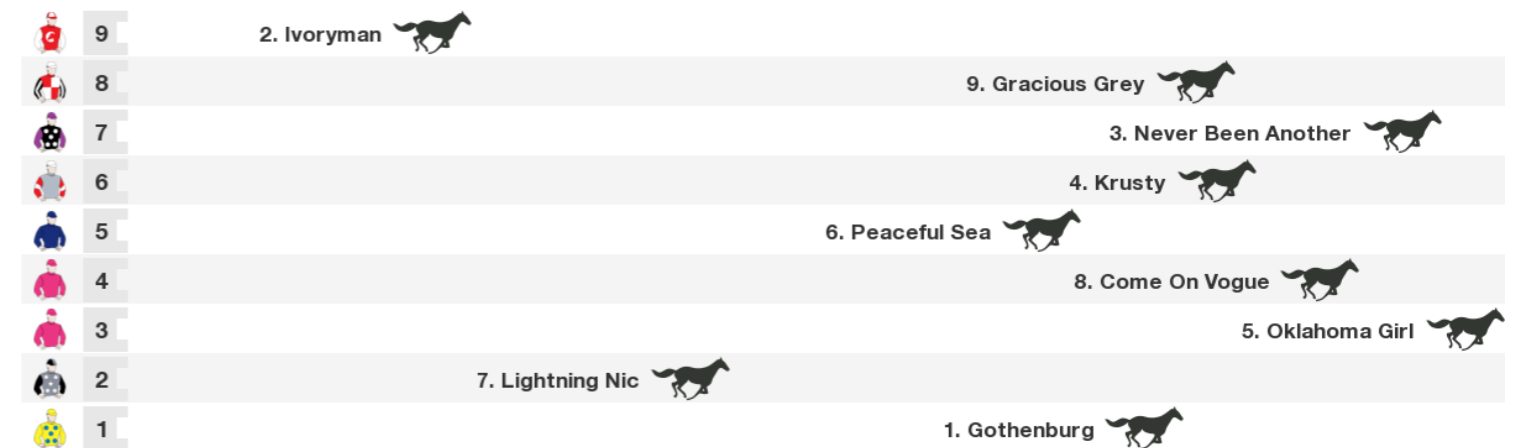

Race 3 HYLAND RACE COLOURS HANDICAP 1400m

NSW: 2:55 pm

Prize $39,600. 1st $22,200. 2nd $8,000. 3rd $4,000. 4th $1,900. 5th $1,000. 6th $500. 7th $500. 8th $500. 9th $500. 10th $500.

VIC/TAS: 2:55 pm
QLD: 1:55 pm
NT: 1:25 pm
SA: 2:25 pm
WA: 11:55 am

Rail: True
Straight: 326m.
Circumference: 1937m.
For: Three-Years-Old. General Handicap. Maiden. No sex restriction. Handicap.
Gear Changes: 1. Gothenburg Lugging bit first time, race plates first time, winkers first time, 3. Never Been Another Bit lifter first time

Horse	Jockey	Trainer	Last 10	Career	Prize	W%	P%	Bar	Wgt
1. Gothenburg	Blake Shinn	Gerald Ryan	2	0:0-0-0	$0	0%	0%	1	58.5
2. Ivoryman (NZ)	Jay Ford	Joseph Pride	68	1:0-0-0	$500	0%	0%	9	57.5
3. Never Been Another	Joshua Parr	Con Karakatsanis	86	1:0-0-0	$500	0%	0%	7	57.5
4. Krusty	Brenton Avdulla	Joseph Pride	12s780	4:0-1-0	$7,675	0%	25%	6	57
5. Oklahoma Girl	Kerrin McEvoy	Chris Waller	54s34	3:0-0-1	$6,420	0%	33%	3	56.5
6. Peaceful Sea	Hugh Bowman	James Cummings	43s5	2:0-0-1	$4,955	0%	50%	5	56.5
7. Lightning Nic	Kathy O'Hara	Jason Coyle	79	1:0-0-0	$500	0%	0%	2	56
8. Come On Vogue	Leigh Roche	Chris Waller	9383	3:0-0-2	$6,400	0%	67%	4	55.5
9. Gracious Grey	Tim Clark	Ron Quinton	38s6s5	3:0-0-0	$1,905	0%	0%	8	55

Speedmap: Predicted settling positions after start

Rail position: True

Race Direction →