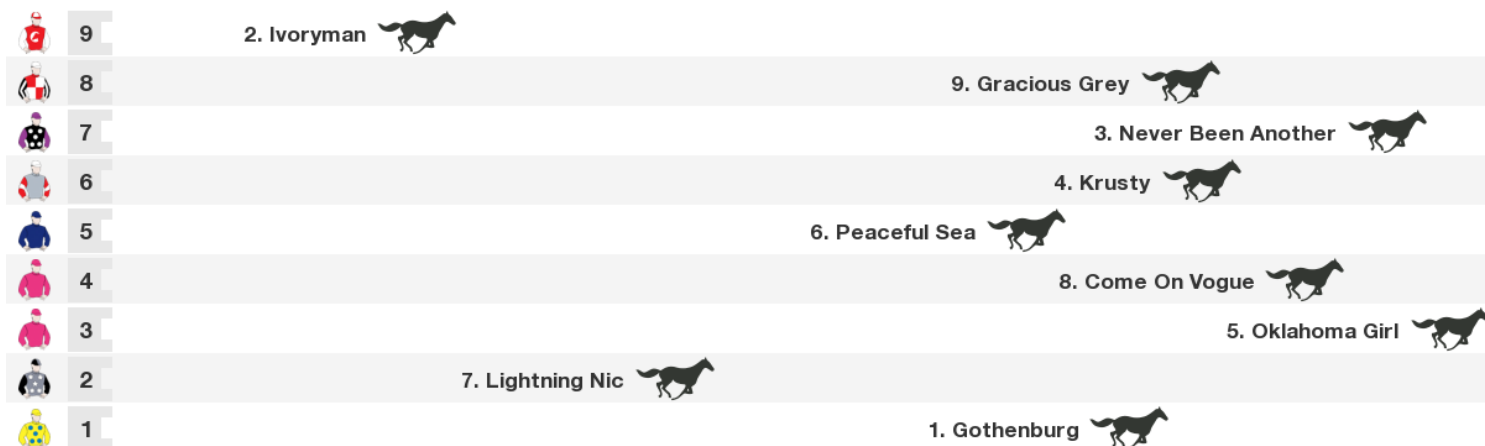

Race 3 HYLAND RACE COLOURS HANDICAP 1400m

NSW: 2:55 pm

Prize $39,600. 1st $22,200. 2nd $8,000. 3rd $4,000. 4th $1,900. 5th $1,000. 6th $500. 7th $500. 8th $500. 9th $500. 10th $500.

Rail: True

Straight: 326m.

Circumference: 1937m.

For: Three-Years-Old. General Handicap. Maiden. No sex restriction. Handicap.

Gear Changes: 1. Gothenburg Lugging bit first time, race plates first time, winkers first time, 3. Never Been Another Bit lifter first time

VIC/TAS: 2:55 pm
QLD: 1:55 pm
NT: 1:25 pm
SA: 2:25 pm
WA: 11:55 am

Horse	Jockey	Trainer	Last 10	Career	Prize	W%	P%	Bar	Wgt
1. Gothenburg	Blake Shinn	Gerald Ryan	2	0:0-0-0	$0	0%	0%	1	58.5
2. Ivoryman (NZ)	Jay Ford	Joseph Pride	68	1:0-0-0	$500	0%	0%	9	57.5
3. Never Been Another	Joshua Parr	Con Karakatsanis	86	1:0-0-0	$500	0%	0%	7	57.5
4. Krusty	Brenton Avdulla	Joseph Pride	12s780	4:0-1-0	$7,675	0%	25%	6	57
5. Oklahoma Girl	Kerrin McEvoy	Chris Waller	54s34	3:0-0-1	$6,420	0%	33%	3	56.5
6. Peaceful Sea	Hugh Bowman	James Cummings	43s5	2:0-0-1	$4,955	0%	50%	5	56.5
7. Lightning Nic	Kathy O'Hara	Jason Coyle	79	1:0-0-0	$500	0%	0%	2	56
8. Come On Vogue	Leigh Roche	Chris Waller	9383	3:0-0-2	$6,400	0%	67%	4	55.5
9. Gracious Grey	Tim Clark	Ron Quinton	38s6s5	3:0-0-0	$1,905	0%	0%	8	55

Speedmap: Predicted settling positions after start

Rail position: True

Race Direction →