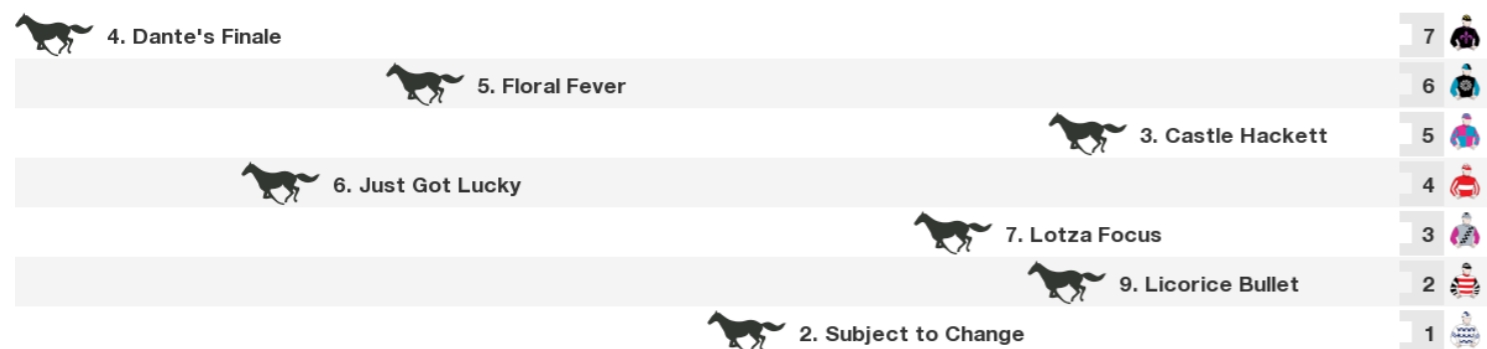

Race 5 West Side Horsham BM70 Handicap 1200m

VIC: 4:30 pm

Prize $25,000. 1st $13,750. 2nd $4,250. 3rd $2,000. 4th $1,125. 5th $750. 6th $625. 7th $625. 8th $625. 9th $625. 10th $625.

Rail: True Entire Circuit

Straight: 250m.

Circumference: 1600m.

For: No age restriction. Rating Based. BenchMark 70. No sex restriction. Handicap.

Gear Changes: 4. Dante's Finale Blinkers off again, shock shod shoes first time

NSW/TAS: 4:30 pm
QLD: 3:30 pm
NT: 3:00 pm
SA: 4:00 pm
WA: 1:30 pm

Horse	Jockey	Trainer	Last 10	Career	Prize	W%	P%	Bar	Wgt
1. Tricky Rocket	Brandon Griffiths (a3)	Sam Burford	1s949028s0	19:6-2-1	$92,075	32%	47%	SCRATCHED	
2. Subject to Change	Craig Robertson	Chris Oxlade	7s111813s4	8:4-0-1	$32,750	50%	63%	1	59
3. Castle Hackett (NZ)	Declan Bates	Terry & Karina O'Sullivan	6s92111337	18:4-3-3	$62,213	22%	56%	6	58.5
4. Dante's Finale	Linda Meech	Doug Whitworth	2s6480011s	16:4-2-1	$59,500	25%	44%	8	58.5
5. Floral Fever	Jamie Mott	Symon Wilde	411214s82s	10:3-2-0	$50,520	30%	50%	7	58.5
6. Just Got Lucky	Harry Coffey	Daniel Bowman	10s37411	6:2-0-1	$61,550	33%	50%	5	57.5
7. Lotza Focus	Holly McKechnie	Paul Preusker	3183s517	6:2-0-1	$21,865	33%	50%	4	56.5
8. Tigidig Tigidig	Josh Cartwright	Vincent Malady	2527s423x3	27:2-12-3	$78,675	7%	63%	SCRATCHED	
9. Licorice Bullet	Dean Yendall	Darren Weir	562201s126	9:2-3-1	$43,800	22%	67%	2	55.5

Speedmap: Predicted settling positions after start

Rail position: True Entire Circuit

Race Direction ←

1 CAPALL RUA

4 year old chestnut gelding (male)

Sire Turffontein Dam Just Jennifer

Breeder Ms M M J Vincent

Owners C W Whitehead, Mrs R A Whitehead, J R Irvine, D J Pill, W D Blackwell, Mrs C Blackwell, S W Wilde & S W Wilde

Colours Pale Blue, White Stripes And Sleeves, White Cap

Trainer **Symon Wilde**
Jockey **Jamie Mott** 58.5kg
Win Range -

Barrier **12**
Prizemoney $2,415
W&P% 0-50

Career 2:0-0-1 12 Mths 3:0-1-1 1st Up 2:0-0-1 2nd Up 0:0-0-0
Firm 0:0-0-0 Good 0:0-0-0 Soft 2:0-0-1 Heavy 0:0-0-0
Jockey 1:0-1-0 Dist 0:0-0-0 Track 0:0-0-0 Trk/Dst 0:0-0-0

Race Details	Track	Jockey	Wgt	Br.	Odds Winner	@800	@400
2 of 13 HORS Fri 28Oct16 1200m Mdn-sw	Good4	J Mott	58.5	12	$2.80 Costa Lante 56.5kg 0.20L 1:11.51	8	7
3 of 10 WARR Sun 16Oct16 1100m MDN-SW	Soft5	A Mallyon	58.5	6	$21 Break Time 56.0kg 0.60L 1:07.12	4	5
6 of 9 WARR Tue 8Mar16 1300m 3Y MDN-SW	Soft5	D Bates	58.0	7	$17 But It's True (NZ) 58.0kg 11.80L 1:18.11	6	7

2 DO DAR

4 year old bay stallion (male)

Sire Shellscape Dam Ta Ta for Now

Breeder Wattle Grove Thoroughbreds

Owners M E Riley

Colours Yellow, Red Braces And Cap

Trainer **Logan McGill**
Jockey **Billy Egan** 58.5kg
Win Range -

Barrier **10**
Prizemoney $1,700
W&P% 0-100

Career 1:0-1-0 12 Mths 2:0-1-0 1st Up 1:0-1-0 2nd Up 0:0-0-0
Firm 0:0-0-0 Good 1:0-1-0 Soft 0:0-0-0 Heavy 0:0-0-0
Jockey 2:0-1-0 Dist 1:0-1-0 Track 0:0-0-0 Trk/Dst 0:0-0-0

Race Details	Track	Jockey	Wgt	Br.	Odds Winner	@800	@400
5 of 13 HORS Fri 28Oct16 1200m Mdn-sw	Good4	B Egan	58.5	10	$26.00 Costa Lante 56.5kg 2.80L 1:11.51	9	9
2 of 10 MANA Sat 8Oct16 1175m 4UP MDN-SW	Good4	B Egan	58.5	3	$9 Rasputin 58.5kg 0.20L 1:10.07	4	4
5 of 8 CTRN Mon 19Sep16 990m CL2-TRL	Heavy8	D Schmitt	n/a		Great Bay n/a L 1:02.76		

3 HARLEM LIGHTS

5 year old chestnut gelding (male)

Sire Globetrotter Dam Sixty Watt

Breeder Cherokee Rose Stud

Owners D J Trigg, Ms Y A Grahame & Miss M Henley

Colours Brown And Red Hoops, Grey Sleeves And Cap

Trainer **Graeme Hicks**
Jockey **Gary Phillips** 58.5kg
Win Range -

Barrier **4**
Prizemoney $2,370
W&P% 0-33

Career 6:0-0-2 12 Mths 5:0-0-2 1st Up 3:0-0-2 2nd Up 2:0-0-0
Firm 0:0-0-0 Good 5:0-0-1 Soft 1:0-0-1 Heavy 0:0-0-0
Jockey 1:0-0-0 Dist 2:0-0-1 Track 0:0-0-0 Trk/Dst 0:0-0-0

Race Details	Track	Jockey	Wgt	Br.	Odds Winner	@800	@400
10 of 13 HORS Fri 28Oct16 1200m Mdn-sw	Good4	G Phillips	58.5	4	$61.00 Costa Lante 56.5kg 4.75L 1:11.51	12	12
3 of 9 AVOC Sat 15Oct16 1175m BM52	Soft5	J Philpot	57.0	3	$8 Bon Jovial 57.5kg 4.40L 1:11.06		
8 of 13 DONA Sun 15Nov15 1350m MDN-SW	Good4	H Coffey	58.5	13	$51 Liquido 55.0kg 7.55L 1:20.81	11	12
9 of 13 MOUN Wed 28Oct15 1550m MDN-SW	Good4	C Puls	58.0	10	$17 Jim's Special (NZ) 58.0kg 9.00L 1:36.65	5	7
3 of 9 PENO Sun 11Oct15 1400m MDN-SW	Good3	L Doodt	58.0	8	$8 Any Given Glass 58.0kg 1.60L 1:27.15	6	6

4 INSKY

6 year old bay gelding (male)

Sire Stravinsky Dam Spectralia

Breeder Consolidated Bloodstock Ltd

Owners Mrs R O'Sullivan & Miss T A Donaldson

Colours Pink, Turquoise Quarters, Checked Sleeves And Cap