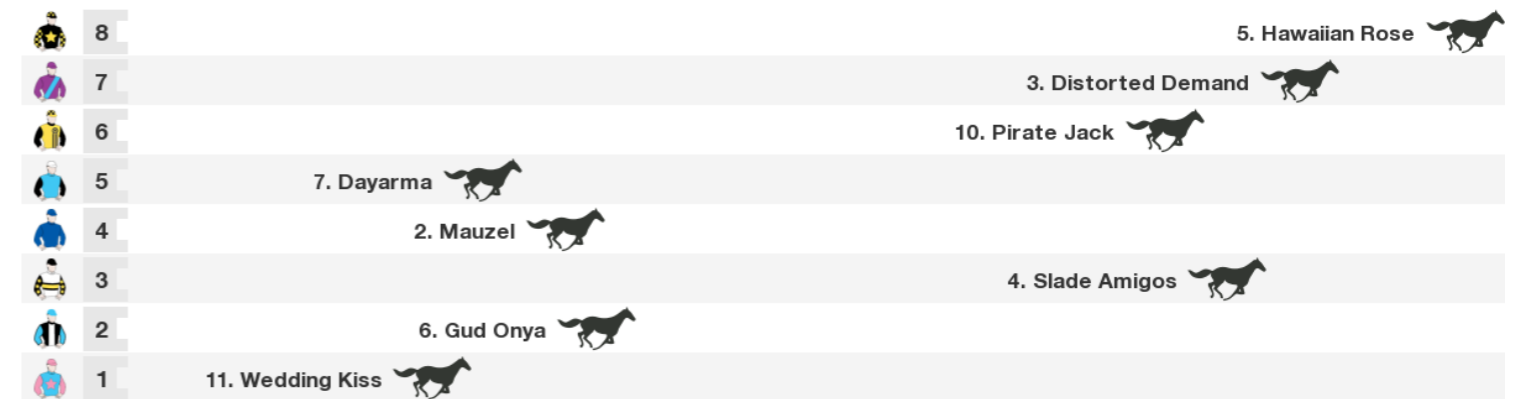

VIC/TAS: 4:55 pm
QLD: 3:55 pm
NT: 3:25 pm
SA: 4:25 pm
WA: 1:55 pm

Rail: +3m Entire

Straight: 262m.

Circumference: 1718m.

For: No age restriction. Rating Based. BenchMark 60. No sex restriction. Handicap.

Gear Changes: 9. Holmgang Blinkers off first time, cross over noseband off first time, standard bit off first time, 10. Pirate Jack Blinkers first time

Horse	Jockey	Trainer	Last 10	Career	Prize	W%	P%	Bar	Wgt
1. Letsava Win (NZ)		Kris Lees	343651s267	9:1-1-2	$24,465	11%	44%	SCRATCHED	
2. Mauzel	Brenton Avdulla	John O'Shea	33s719	4:1-0-1	$20,950	25%	50%	4	60
3. Distorted Demand	Peter Wells	Amanda Turner & Mauro Poletti	156035s351	23:2-4-5	$57,695	9%	48%	7	59
4. Slade Amigos	Aaron Bullock	Todd Howlett	4549s04166	43:5-5-5	$90,940	12%	35%	3	59
5. Hawaiian Rose	Thomas Huet	Grant Allard	24706s0182	22:3-4-1	$59,225	14%	36%	9	58
6. Gud Onya	Tim Clark	Patrick Webster	8341634s70	17:1-2-4	$35,485	6%	41%	2	57.5
7. Dayarma	Andrew Gibbons	Steve Hodge	583276s667	53:4-8-8	$86,150	8%	38%	5	56
8. Bruadar	Kathy O'Hara	Robert Price	5943058200	94:12-14-6	$202,035	13%	34%	SCRATCHED	
9. Holmgang		Tony Newing	465380s833	13:1-1-3	$17,365	8%	38%	SCRATCHED	
10. Pirate Jack	Andrew Adkins (a1.5)	Damien Lane	69876s0049	18:1-1-1	$22,205	6%	17%	6	54
11. Wedding Kiss	Yusuke Ichikawa	Evan Holland	7066s95887	33:1-1-0	$32,050	3%	6%	1	54

Speedmap: Predicted settling positions after start

Rail position: +3m Entire

Race Direction →