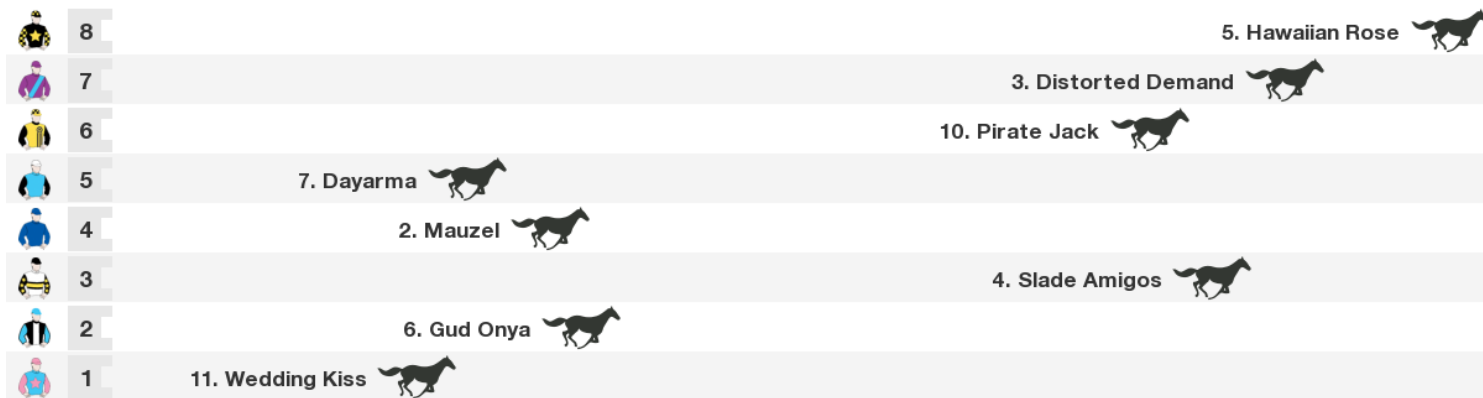

Rail: +3m Entire

Straight: 262m.

Circumference: 1718m.

For: No age restriction. Rating Based. BenchMark 60. No sex restriction. Handicap.

Gear Changes: 9. Holmgang Blinkers off first time, cross over noseband off first time, standard bit off first time, 10. Pirate Jack Blinkers first time

VIC/TAS: 4:55 pm
QLD: 3:55 pm
NT: 3:25 pm
SA: 4:25 pm
WA: 1:55 pm

Horse	Jockey	Trainer	Last 10	Career	Prize	W%	P%	Bar	Wgt
1. Letsava Win (NZ)		Kris Lees	343651s267	9:1-1-2	$24,465	11%	44%	SCRATCHED	
2. Mauzel	Brenton Avdulla	John O'Shea	33s719	4:1-0-1	$20,950	25%	50%	4	60
3. Distorted Demand	Peter Wells	Amanda Turner & Mauro Poletti	156035s351	23:2-4-5	$57,695	9%	48%	7	59
4. Slade Amigos	Aaron Bullock	Todd Howlett	4549s04166	43:5-5-5	$90,940	12%	35%	3	59
5. Hawaiian Rose	Thomas Huet	Grant Allard	24706s0182	22:3-4-1	$59,225	14%	36%	9	58
6. Gud Onya	Tim Clark	Patrick Webster	8341634s70	17:1-2-4	$35,485	6%	41%	2	57.5
7. Dayarma	Andrew Gibbons	Steve Hodge	5832765667	53:4-8-8	$86,150	8%	38%	5	56
8. Bruadar	Kathy O'Hara	Robert Price	5943058200	94:12-14-6	$202,035	13%	34%	SCRATCHED	
9. Holmgang		Tony Newing	465380s833	13:1-1-3	$17,365	8%	38%	SCRATCHED	
10. Pirate Jack	Andrew Adkins (a1.5)	Damien Lane	69876s0049	18:1-1-1	$22,205	6%	17%	6	54
11. Wedding Kiss	Yusuke Ichikawa	Evan Holland	7066s95887	33:1-1-0	$32,050	3%	6%	1	54

Speedmap: Predicted settling positions after start

Rail position: +3m Entire

Race Direction →