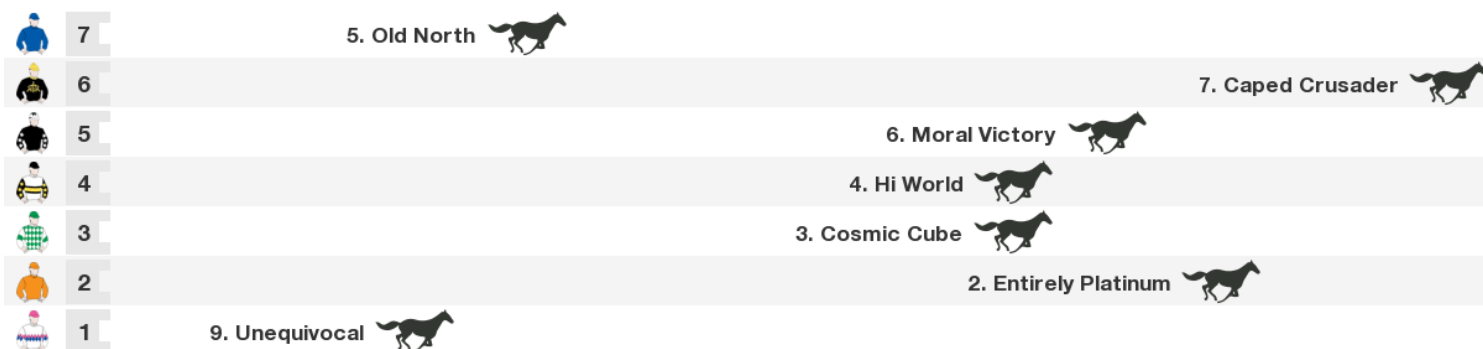

Rail: +5m Entire Circuit

Straight: 408m.

Circumference: 2048m.

For: Three-Years-Old and Upwards. Rating Based. No class restriction. No sex restriction. Quality.

Gear Changes: 5. Old North Cross over noseband again, lugging bit off first time, standard bit first time

VIC/TAS: 4:35 pm

QLD: 4:35 pm

NT: 4:05 pm

SA: 4:05 pm

WA: 2:35 pm

Horse	Jockey	Trainer	Last 10	Career	Prize	W%	P%	Bar	Wgt
1. Counterattack	Brenton Avdulla	Chris Waller	62s71253s3	17:4-4-3	$530,375	24%	65%	SCRATCHED	
2. Entirely Platinum (NZ)	Christian Reith	Michael, Wayne & John Hawkes	703s5590s7	30:6-6-3	$587,760	20%	50%	2	58.5
3. Cosmic Cube (NZ)	Rory Hutchings	Chris Waller	386s21s3s7	23:7-3-4	$219,169	30%	61%	3	57.5
4. Hi World	Blake Shinn	Lee & Anthony Freedman	635s76s070	15:4-1-2	$325,125	27%	47%	4	56
5. Old North	Tim Clark	John O'Shea	49s42141s1	9:3-1-0	$230,665	33%	44%	8	53
6. Moral Victory	Jason Collett	Tim Martin	115s635425	31:7-4-7	$317,950	23%	58%	6	53
7. Caped Crusader (NZ)	Kathy O'Hara	Gai Waterhouse & Adrian Bott	22s033s511	12:4-1-2	$180,955	33%	58%	7	53
8. Kellyville Flyer	Winona Costin	Jason Attard	07s3100s22	27:5-5-3	$184,800	19%	48%	SCRATCHED	
9. Unequivocal	Jay Ford	Noel Mayfield-Smith	56s528714s	22:3-2-3	$224,435	14%	36%	1	53
10. More to Gain	Peter Wells	Amanda Turner & Mauro Poletti	2212sx3112	11:3-3-2	$132,385	27%	73%	SCRATCHED	

Speedmap: Predicted settling positions after start

Rail position: +5m Entire Circuit

Race Direction →