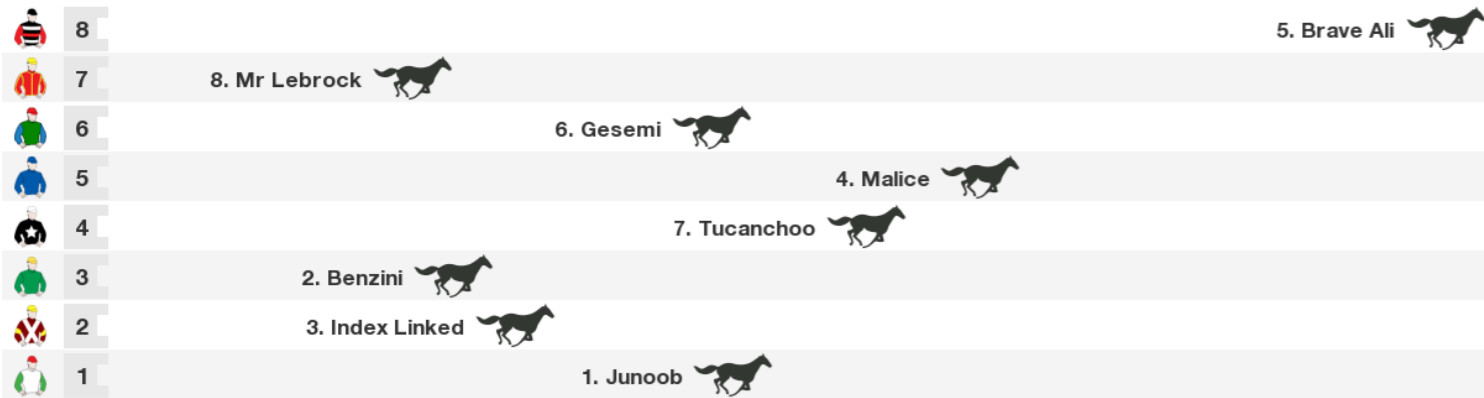

Race 6 CARLTON MID TATTERSALL'S CUP HANDICAP 2200m

QLD: 1:57 pm

Prize $200,000. 1st $128,000. 2nd $40,000. 3rd $20,000. 4th $8,000. 5th $4,000.

Rail: 6 metres Entire Course.

Straight: 435m.

Circumference: 2027m.

For: No age restriction. Rating Based. No class restriction. No sex restriction. Quality.

Gear Changes: 6. Gesemi Blinkers first time, 8. Mr Lebrock Bubble cheeker off side again

NSW/VIC/TAS: 1:57 pm
NT: 1:27 pm
SA: 1:27 pm
WA: 11:57 am

Horse	Jockey	Trainer	Last 10	Career	Prize	W%	P%	Bar	Wgt
1. Junoob (GB)	Blake Shinn	Chris Waller	83640s2102	49:11-6-5	$925,112	22%	45%	1	59.5
2. Benzini	Rosie Myers	Adrian & Harry Bull	4132160356	38:11-5-4	$475,114	29%	53%	3	58
3. Index Linked (GB)	Hugh Bowman	Chris Waller	158520s003	41:11-7-3	$752,646	27%	51%	2	57
4. Malice	Damian Browne	John O'Shea	343359s052	30:5-6-4	$452,225	17%	50%	5	56
5. Brave Ali (NZ)	Tegan Harrison	Tony Gollan	5060s69s38	47:12-7-6	$411,446	26%	53%	8	54
6. Gesemi (NZ)	Kerrin McEvoy	Murray Baker & Andrew Forsman	63436s6376	24:6-0-6	$91,305	25%	50%	6	54
7. Tucanchoo (NZ)	Paul Hammersley	Michael, Wayne & John Hawkes	211s165068	18:6-1-2	$166,445	33%	50%	4	54
8. Mr Lebrock	Jeff Lloyd	Toby Edmonds	745397s135	24:4-2-7	$121,170	17%	54%	7	54

Speedmap: Predicted settling positions after start

Rail position: 6 metres Entire Course.

Race Direction →

5 CRAIGLEA DEKEN

3 year old bay or brown gelding (male)

Sire Longhorn Dam Courtly Tess

Breeder Craiglea Thoroughbred Spelling Pty Ltd

Owners S M Johnston, Mrs M L Johnston, W A Johnston, Miss K J E Johnston, J J Johnston, J J Johnston, K A Baynham, P Keegan, D Marriner, B J O'connor & D Dimas

Colours Royal Blue, White Crossed Sashes And Striped Sleeves

Trainer **Krystle Johnston**
Jockey **Robbie Fradd** 54.0kg
Win Range 1000m - 1200m

Barrier 8
Prizemoney $135,850
W&P% 23-64

Career 22:5-6-3 12 Mths 16:5-3-2 1st Up 3:0-1-0 2nd Up 2:1-1-0
Firm 0:0-0-0 Good 22:5-6-3 Soft 0:0-0-0 Heavy 0:0-0-0
Jockey 1:0-0-0 Dist 10:3-2-1 Track 0:0-0-0 Trk/Dst 0:0-0-0

Race Details	Track	Jockey	Wgt	Br.	Odds Winner	@800 @400
10 of 13 EAGL Sat 25Jun16 1200m 3y Hcp	Soft5	R Fradd	54.0	8	$13.00 Bidii Babe 54.0kg 6.60L 1:12.41	12 13
1 of 7 TOWN Thu 9Jun16 1200m 3Y HCP	Good4	P Cullen	60.5	7	$1.90F Craiglea Deken 60.5kg 0.50L 1:12.94	6 6
1 of 13 TOWN Thu 26May16 1200m 3Y-SW	Good4	P Cullen	57.0	14	$5.50 Craiglea Deken 57.0kg 0.30L 1:11.79	8 8
2 of 7 TOWN Tue 10May16 1000m 3Y HCP	Good4	A Coome	59.0	2	$3F Concluder 58.0kg 0.40L 56.52	4 4
4 of 9 SUNS Sun 27Mar16 1200m 3Y HCP	Good4	A Coome	56.5	9	$8 Drumbeat's Choice 54.0kg 3.10L 1:10.76	9 8

6 BANDA SPICE

3 year old chestnut filly (female)

Sire Show a Heart Dam Zilzie

Breeder Showtime Breeding Pty Ltd

Owners Mrs T Kendrick Showtime Breeding (Mgr: R A Cutts)

Colours White, Black Quarters, Orange Cap

Trainer **Stuart Kendrick**
Jockey **Kerrin McEvoy** 54.0kg
Win Range 1000m - 1200m

Barrier 9
Prizemoney $99,900
W&P% 20-40

Career 20:4-0-4 12 Mths 13:2-0-2 1st Up 3:1-0-1 2nd Up 3:0-0-1
Firm 0:0-0-0 Good 15:4-0-2 Soft 5:0-0-2 Heavy 0:0-0-0
Jockey 1:0-0-0 Dist 9:1-0-2 Track 0:0-0-0 Trk/Dst 0:0-0-0

Race Details	Track	Jockey	Wgt	Br.	Odds Winner	@800 @400
6 of 13 EAGL Sat 25Jun16 1200m 3y Hcp	Soft5	K Mcevoy	54.0	9	$8.50 Bidii Babe 54.0kg 4.50L 1:12.41	13 12
1 of 9 SUNS Sun 12Jun16 1200m CL3-SW	Good4	R Wiggins	56.5	7	$5 Banda Spice 56.5kg 0.40L 1:11.63	5 5
9 of 13 SUNS Wed 11May16 1600m 3YBM70HCP	Good4	D Browne	57.0	9	$8 Lyricist 56.5kg 5.40L 1:37.68	4 3
5 of 12 SUNS Sat 23Apr16 1400m 1MW	Good4	A Allen	54.0	3	$31 Elegant Composure 57.0kg 1.90L 1:24.77	1 1
10 of 15 DOOM Sat 9Apr16 1350m 3YF HCP	Good3	D Browne	58.0	11	$10 Kebede 56.0kg 8.00L 1:19.05	11 13

7 MIRI MIRI

3 year old chestnut filly (female)

Sire Ombra Della Sera Dam Tuckclang

Breeder Mr N D Bell

Owners Mrs M S Bell & Ms B M Ross

Colours Dark Blue, Gold Checks and Armbands

Trainer **Mick Mair**
Jockey **Vanessa Johnston** 54.0kg
Win Range 1000m - 1200m

Barrier 5
Prizemoney $83,100
W&P% 38-63

Career 8:3-2-0 12 Mths 9:3-2-1 1st Up 2:0-0-0 2nd Up 1:1-0-0
Firm 0:0-0-0 Good 6:2-1-0 Soft 2:1-1-0 Heavy 0:0-0-0
Jockey 1:0-0-1 Dist 4:1-2-0 Track 0:0-0-0 Trk/Dst 0:0-0-0